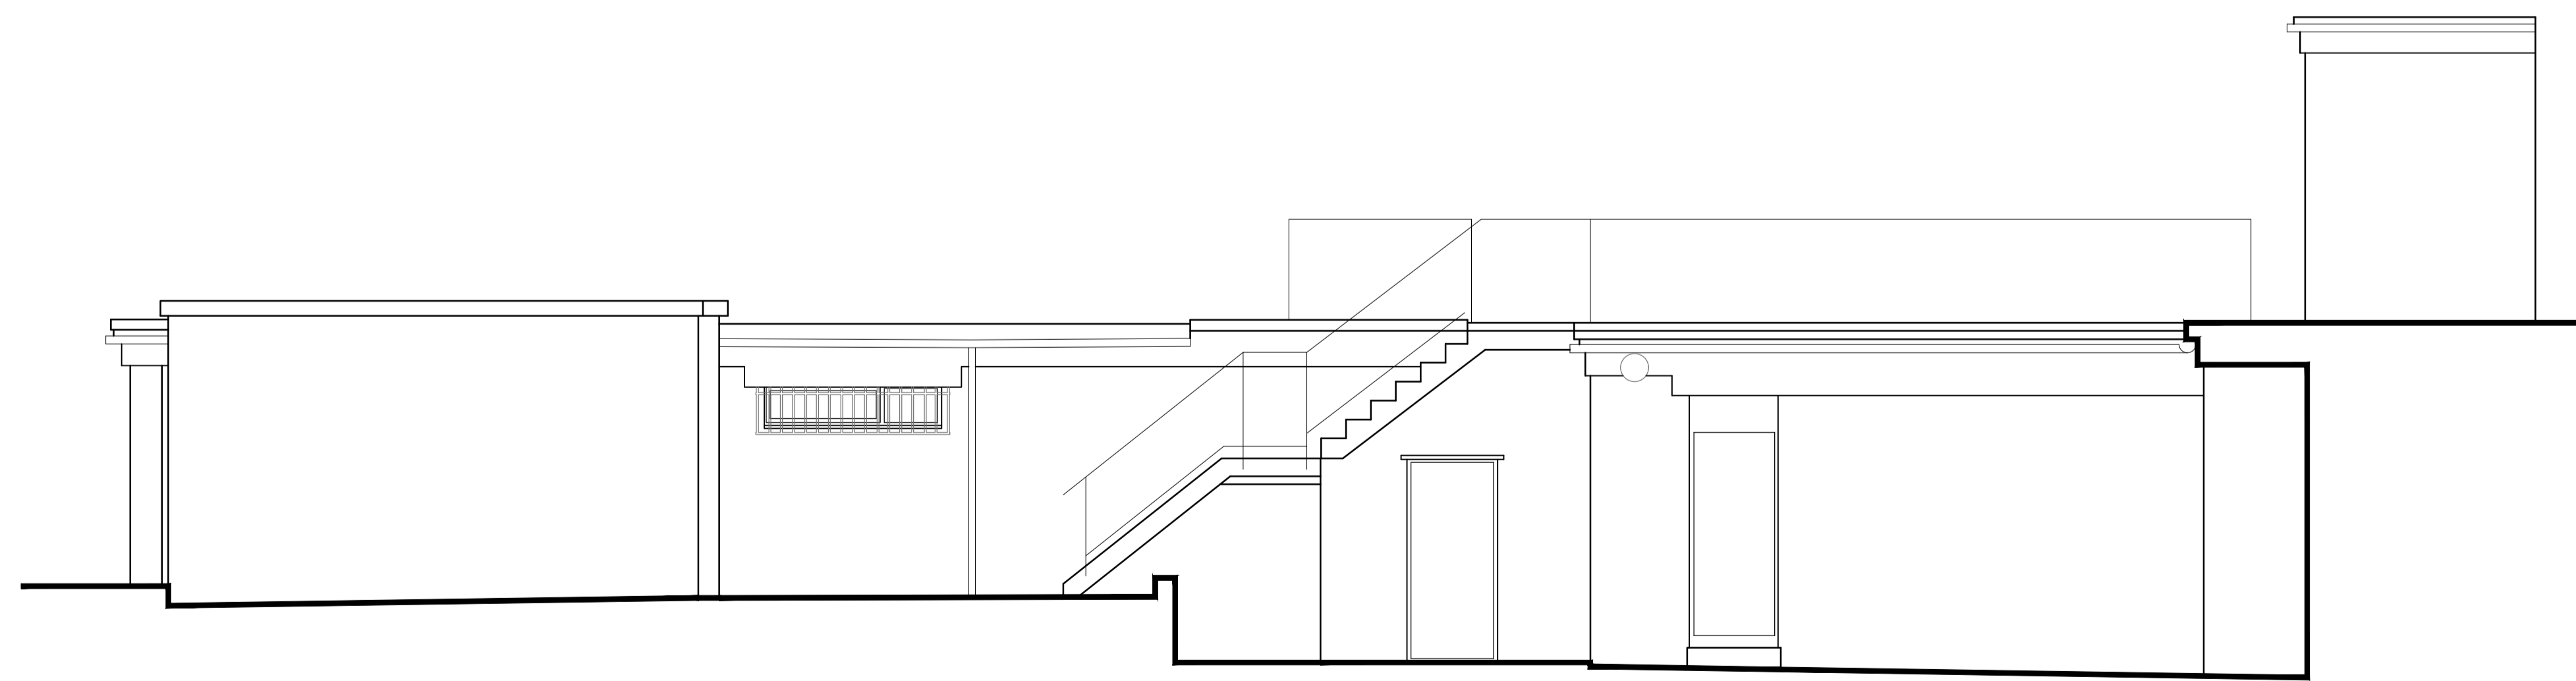

Front Elevation  
 East Facing

Rear Elevation  
 West Facing

Side Elevation  
 South Facing

Rear Elevation  
 North West Facing

PROJECT:  
 11-13 High Street  
 Wesbury-on-Trym, BS9 3BY  
 TITLE:  
 Existing Elevations  
 SCALE: 1:50 @ A1 DATE: Feb 2024 DRAWN BY: ams  
 DRAWING NUMBER: 4264.PL2.15 REVISION: