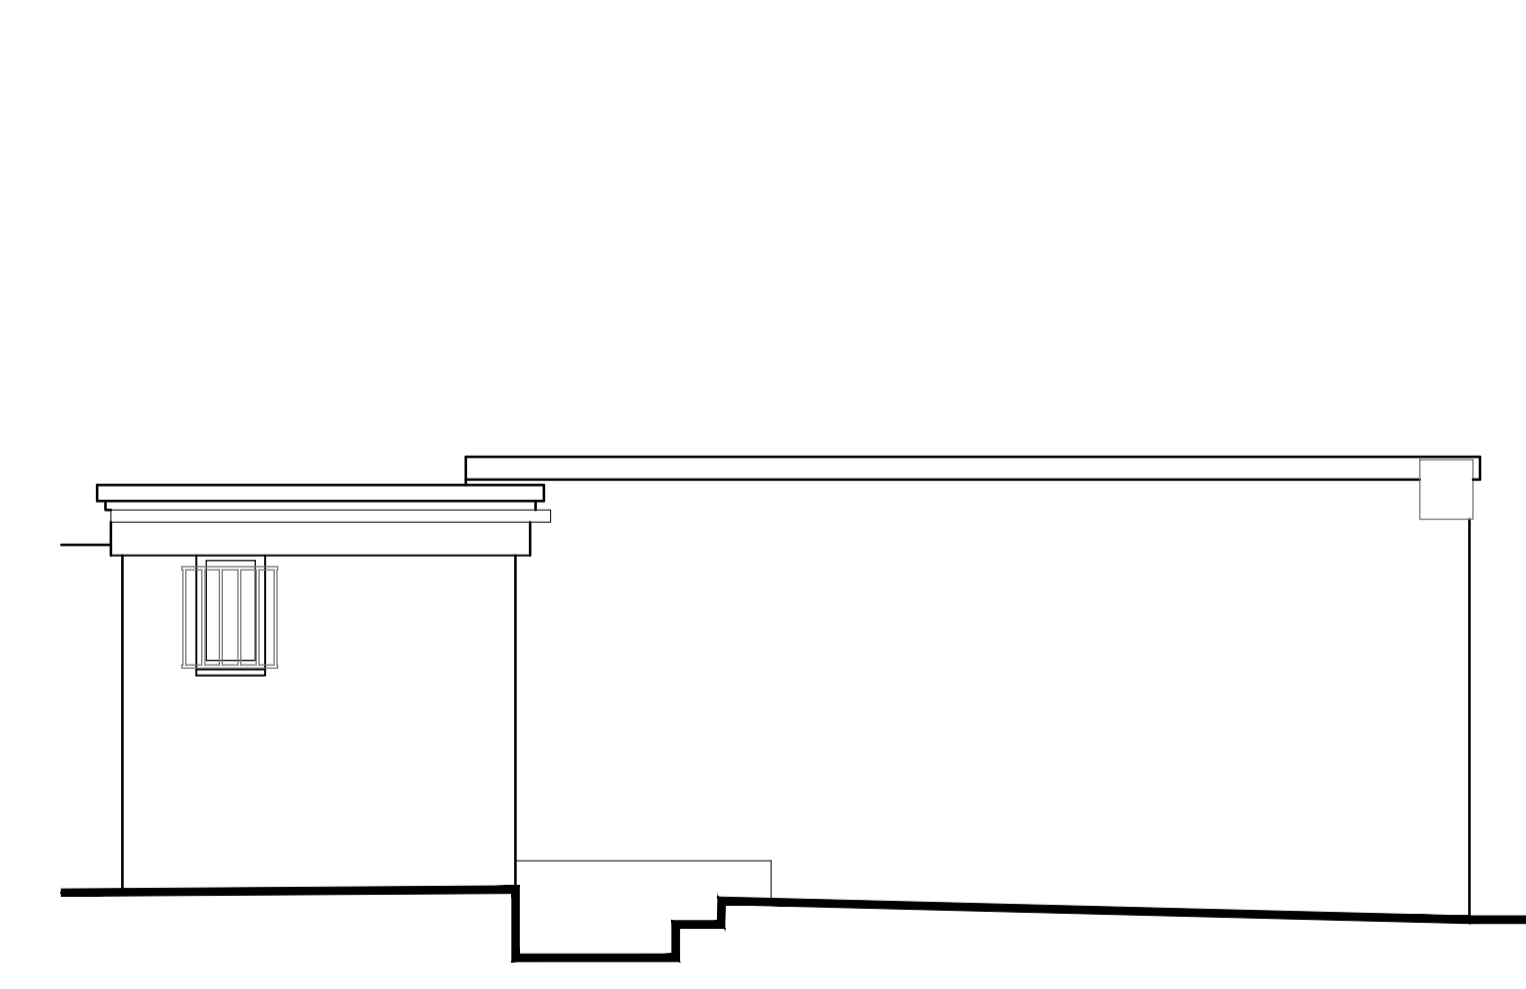

Front Elevation  
 East Facing

Rear Elevation  
 West Facing

Side Elevation  
 South Facing

Rear Elevation  
 North West Facing

PROJECT:  
 11-13 High Street  
 Wesbury-on-Trym, BS9 3BY  
 TITLE:  
 Existing Elevations  
 SCALE: 1:50 @ A1 DATE: Feb 2024 DRAWN BY: ams  
 DRAWING NUMBER: 4264.PL2.15 REVISION: