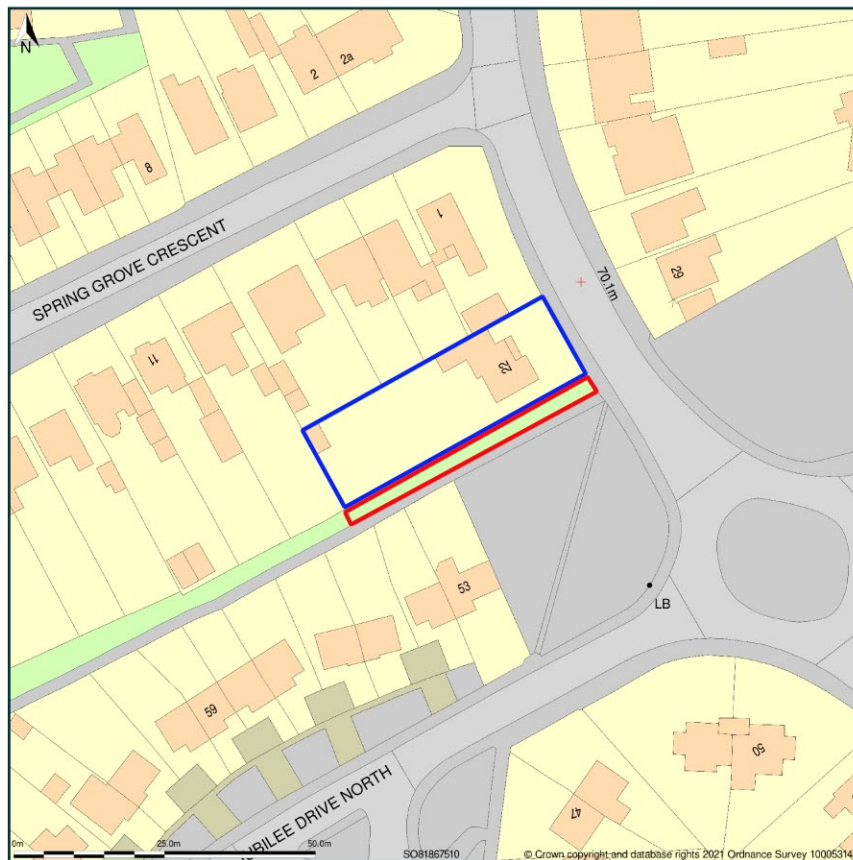

22, Spring Grove Road, Kidderminster, Worcestershire, DY11 7JA

Site Plan shows area bounded by: 381797.42, 275035.68 381938.84, 275177.1 (at a scale of 1:1250), OSGridRef: SO81867510. The representation of a road, track or path is no evidence of a right of way. The representation of features as lines is no evidence of a property boundary.

Produced on 14th Apr 2021 from the Ordnance Survey National Geographic Database and incorporating surveyed revision available at this date. Reproduction in whole or part is prohibited without the prior permission of Ordnance Survey. © Crown copyright 2021. Supplied by www.buyaplan.co.uk a licensed Ordnance Survey partner (100053143). Unique plan reference: #00621673-9BADA3