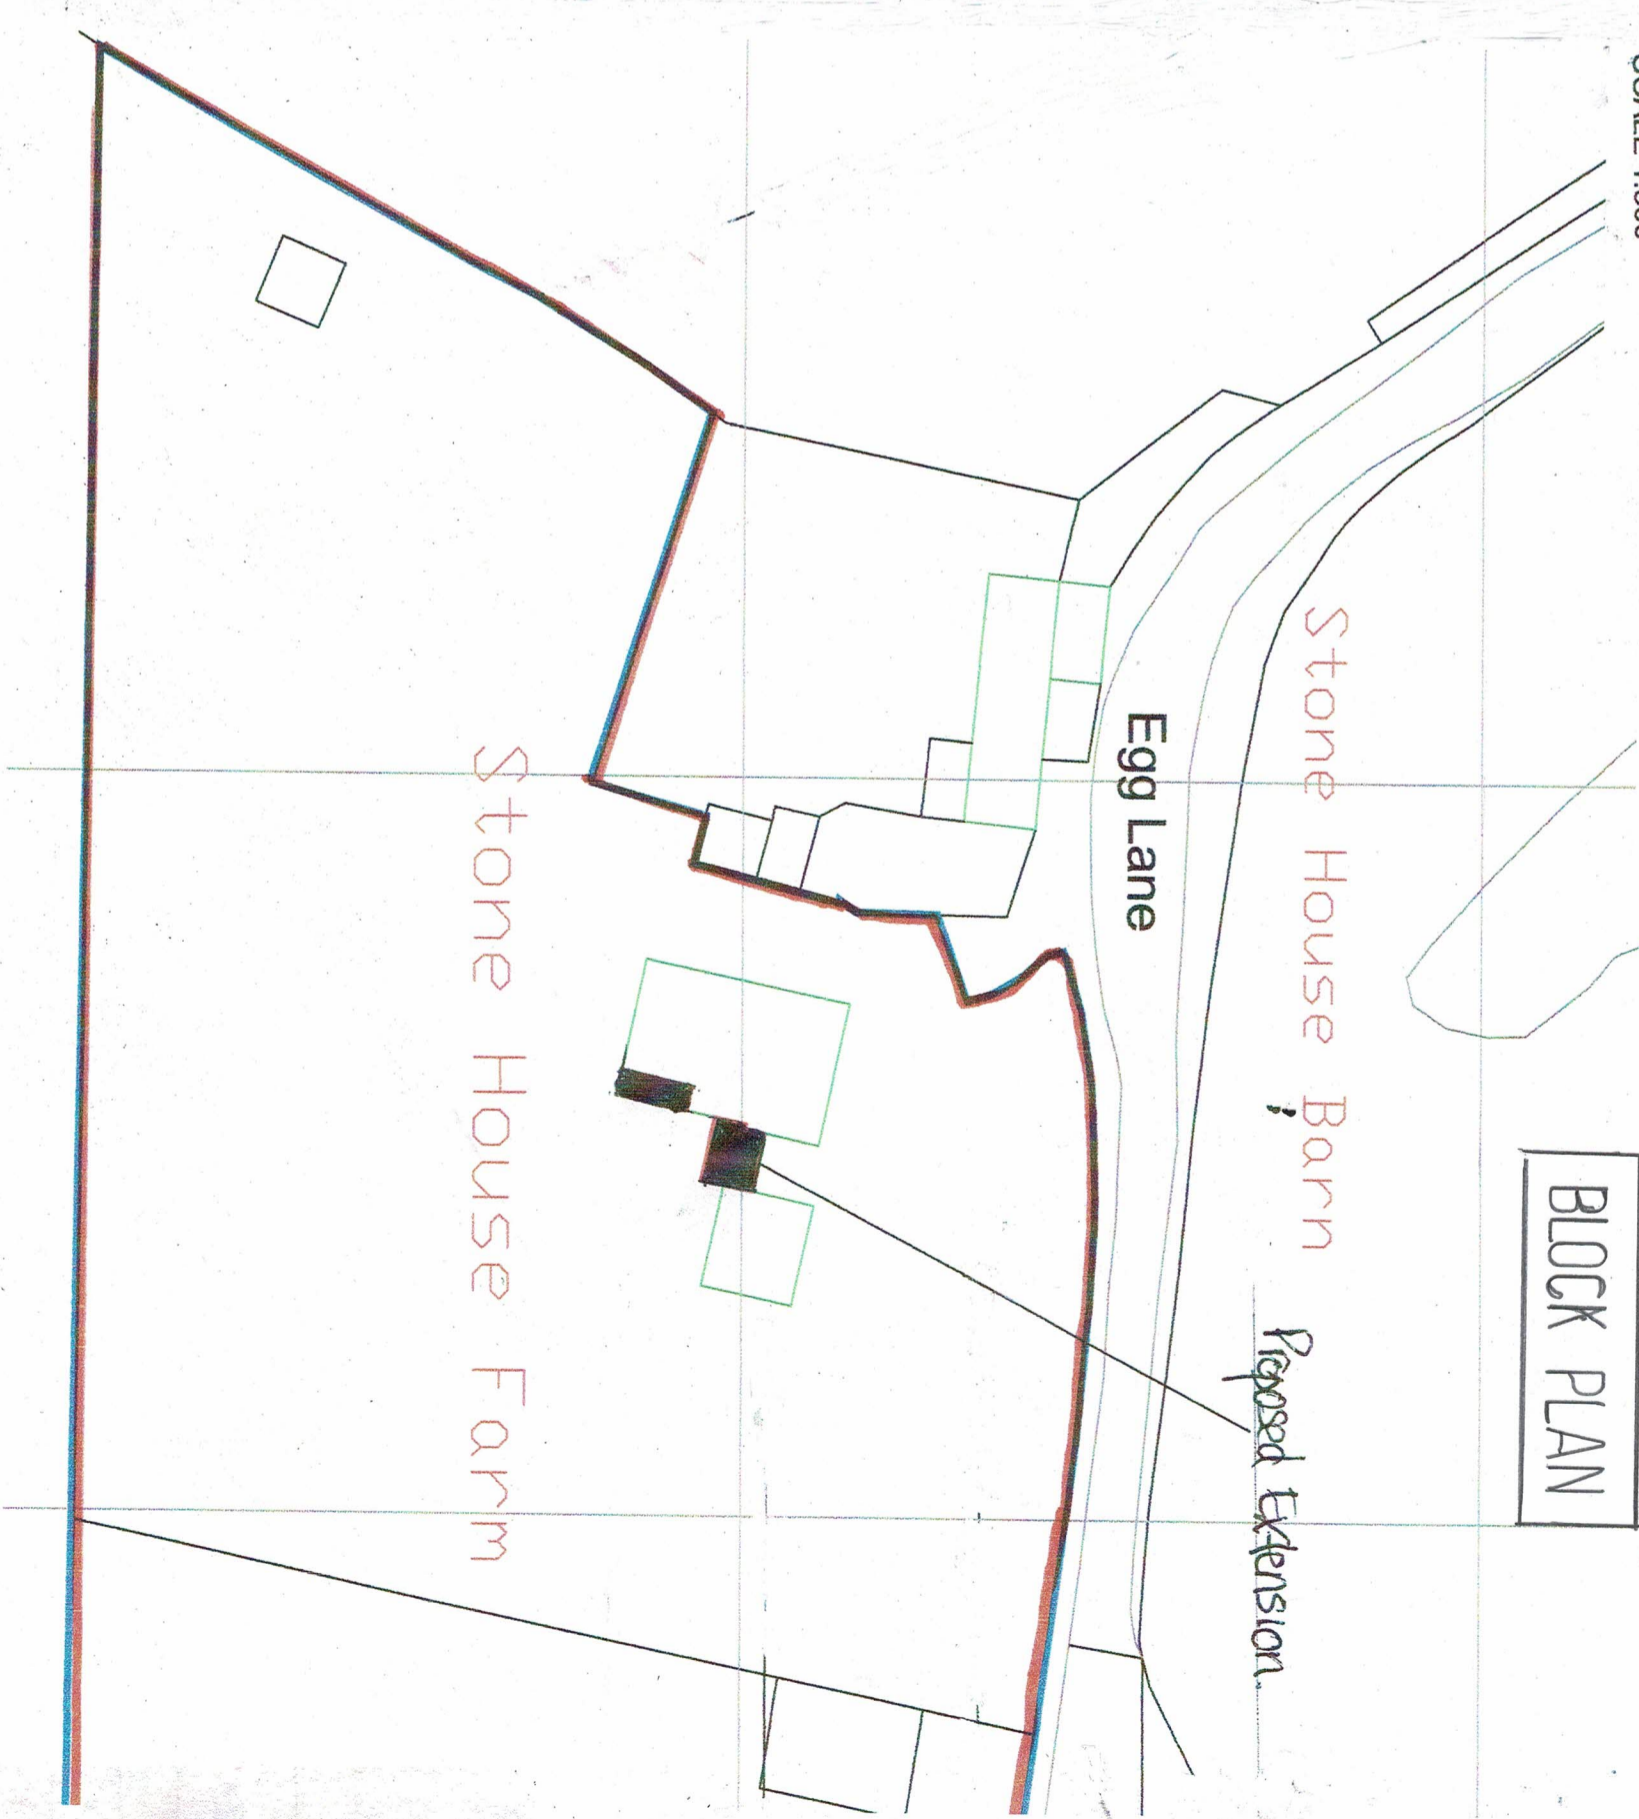

SCALE 1:1250

SITE PLAN

SCALE 1:500

BLOCK PLAN

PROPOSED PORCH KITCHEN EXTENSION GARAGE CONVERSION TO ANNEX TO STONE HOUSE FARM,
 BROOME, STOURBRIDGE, DY9 0EG.

Drwg No - BLP 01

Issue - 1