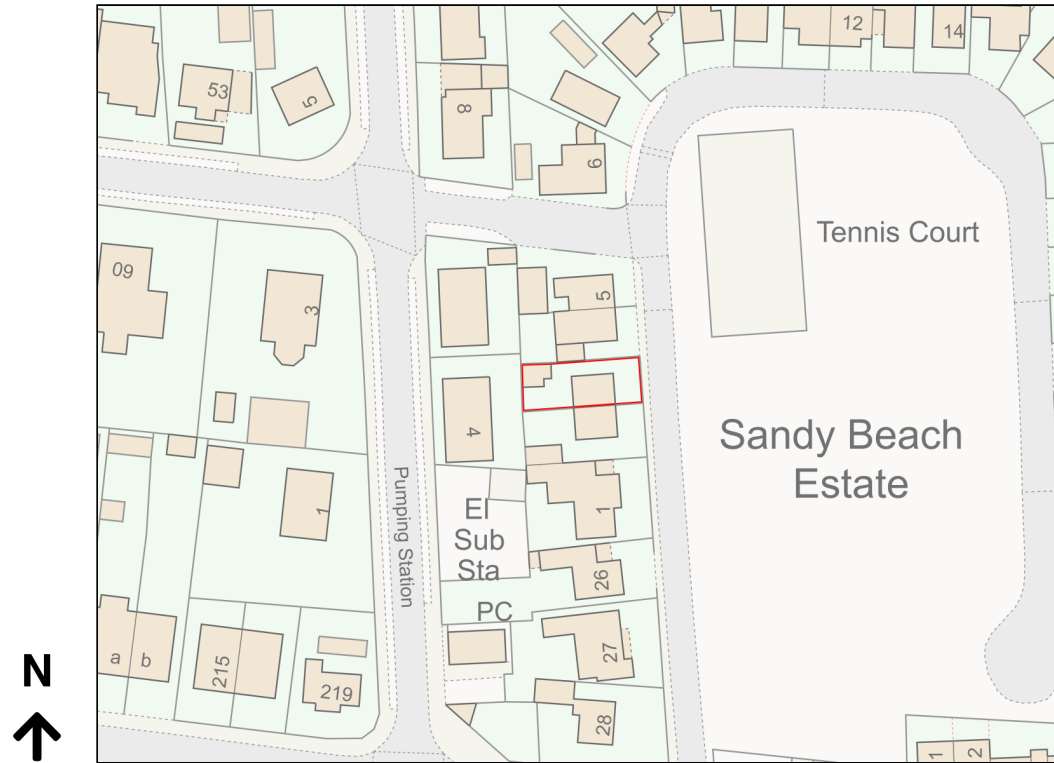

# Location Plan

Site Address: 3, Sandy Beach Estate, Hayling Island, PO11 9RG

Date Produced: 04-Mar-2024

Scale: 1:1250 @A4

Planning Portal Reference: PP-12856657v1