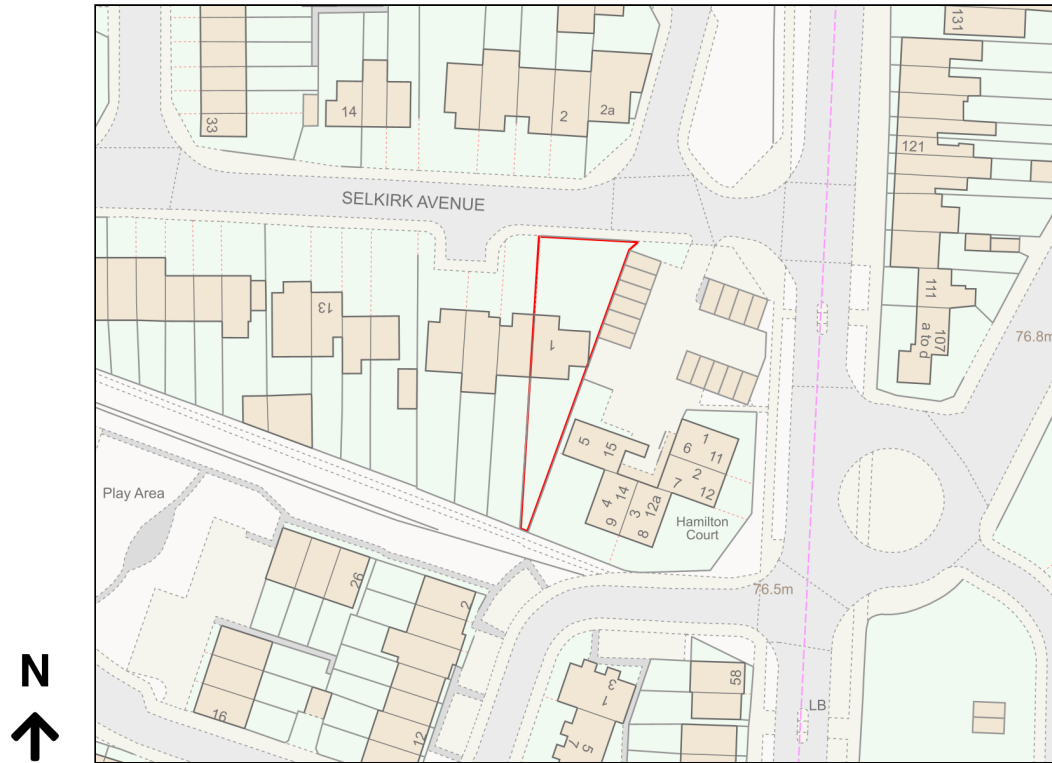

Location Plan

Site Address: 1, Selkirk Avenue, Aylesbury, HP19 9QD

Date Produced: 07-Mar-2024

Scale: 1:1250 @A4

Planning Portal Reference: PP-12835543v1