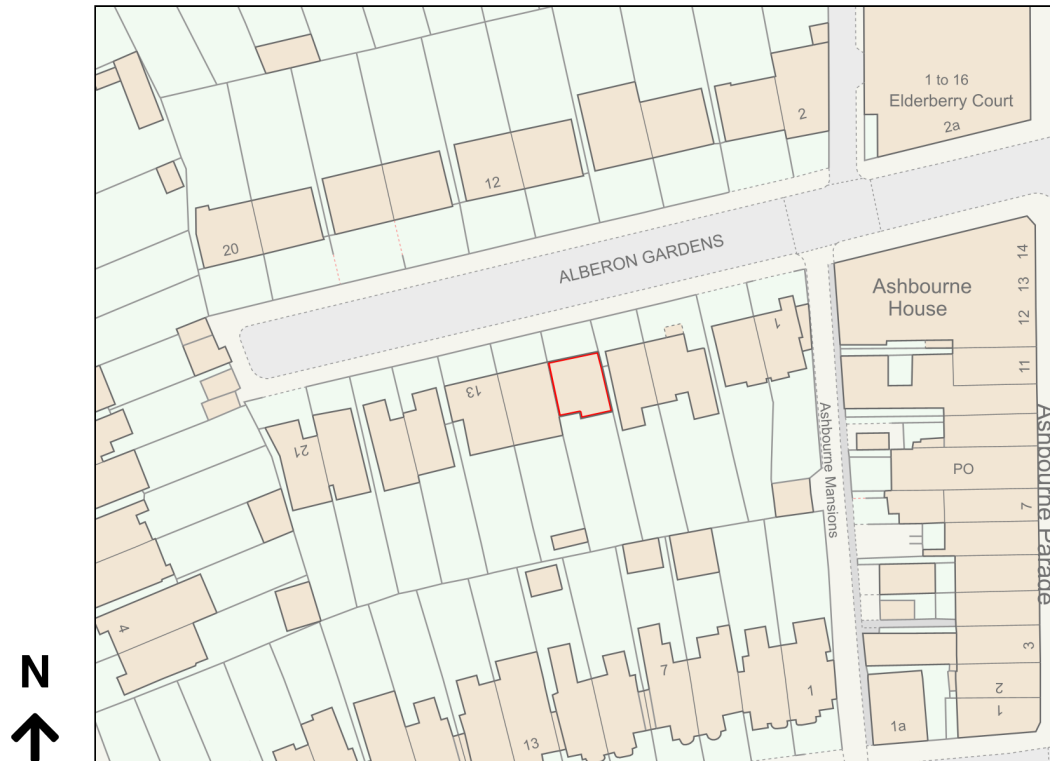

Location Plan

Site Address: 9, Alberon Gardens, Golders Green, London, NW11 0AG

Date Produced: 15-Feb-2024

Scale: 1:1250 @A4

Planning Portal Reference: PP-12810418v1