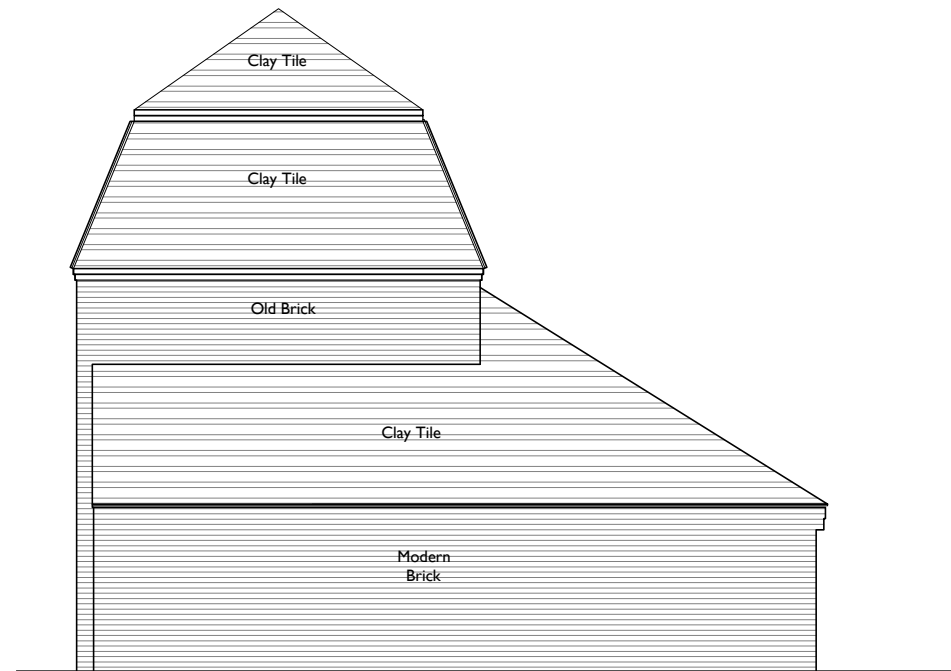

**East Elevation**  
1:100

**North Elevation**  
1:100

**West Elevation**  
1:100

REV:	DESCRIPTION:	BY:	DATE:
STATUS:		Planning	
CLIENT:			
Mr Kevin White			
ARCHITECT:			
Target Carbon Management William Rhys Jones // Architect			
SITE:			
Braunton Refurbishment Wellington Rd DEAL			
TITLE:			
Site Location Plan			
SCALE:	DATE:	DRAWN:	CHECKED:
1/100 @A3	08.11.23	WRJ	//
PROJECT NO:	DRAWING NO:	REVISION:	
2227	P_106	/	