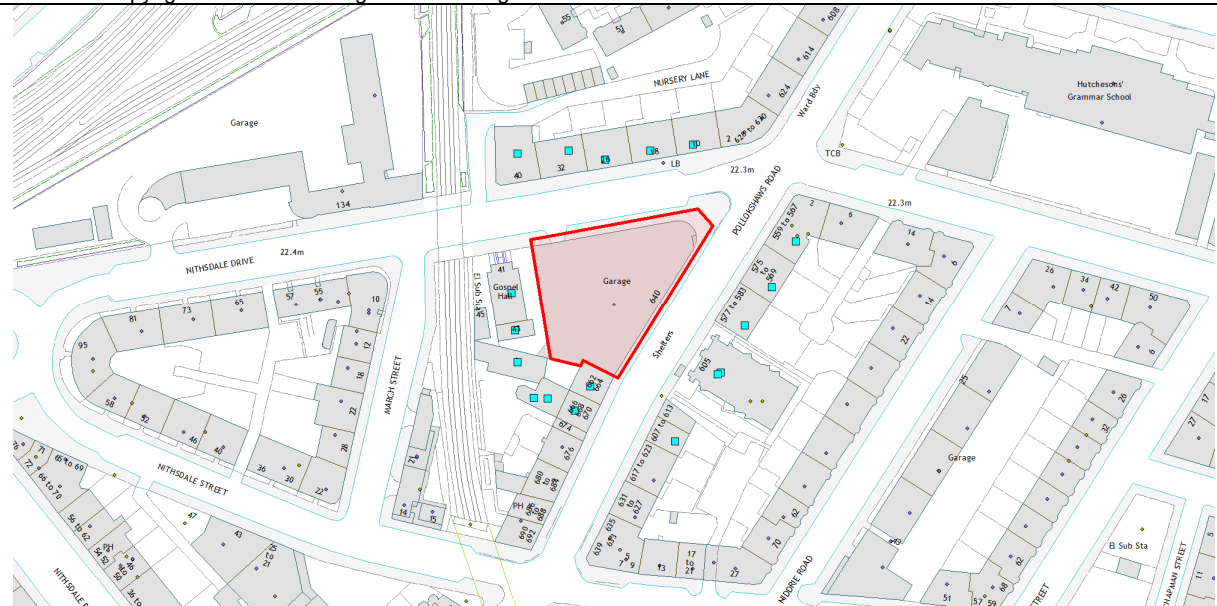

24/00475/FUL

640 Pollokshaws Road Glasgow G41 2QF

NEIGHBOURING LAND TO BE NOTIFIED

none

NEIGHBOURS NOTIFIED

Please note that any mapping is for illustrative purposes only and is not true to any marked scale

© Crown Copyright and database Right 2020. All rights reserved. OS Licence number 100023379

Any Ordnance Survey mapping included within this document is provided by Glasgow City Council under licence from the Ordnance Survey in order to fulfil its public function to make available Council-held public domain information. Persons viewing this mapping should contact Ordnance Survey Copyright for advice where they wish to license Ordnance Survey mapping/map data for their own use. The OS website can be found at www.ordnancesurvey.co.uk

1. 43 Nithsdale Drive Glasgow G41 2PT
2. Flat 1/2 605 Pollokshaws Road Glasgow G41 2QA
3. Flat 2/2 668 Pollokshaws Road Glasgow G41 2QE
4. Flat 3/3 609 Pollokshaws Road Glasgow G41 2QG
5. 613 Pollokshaws Road Glasgow G41 2QG
6. Flat 3/1 581 Pollokshaws Road Glasgow G41 2QQ
7. Flat 2/1 581 Pollokshaws Road Glasgow G41 2QQ
8. 670 Pollokshaws Road Glasgow G41 2QE
9. Flat 1/2 40 Nithsdale Drive Glasgow G41 2PW
10. Flat 0/1 32 Nithsdale Drive Glasgow G41 2PW
11. 666 Pollokshaws Road Glasgow G41 2QE
12. Flat A 41A Nithsdale Drive Glasgow G41 2PT
13. Flat 0/2 664 Pollokshaws Road Glasgow G41 2QE