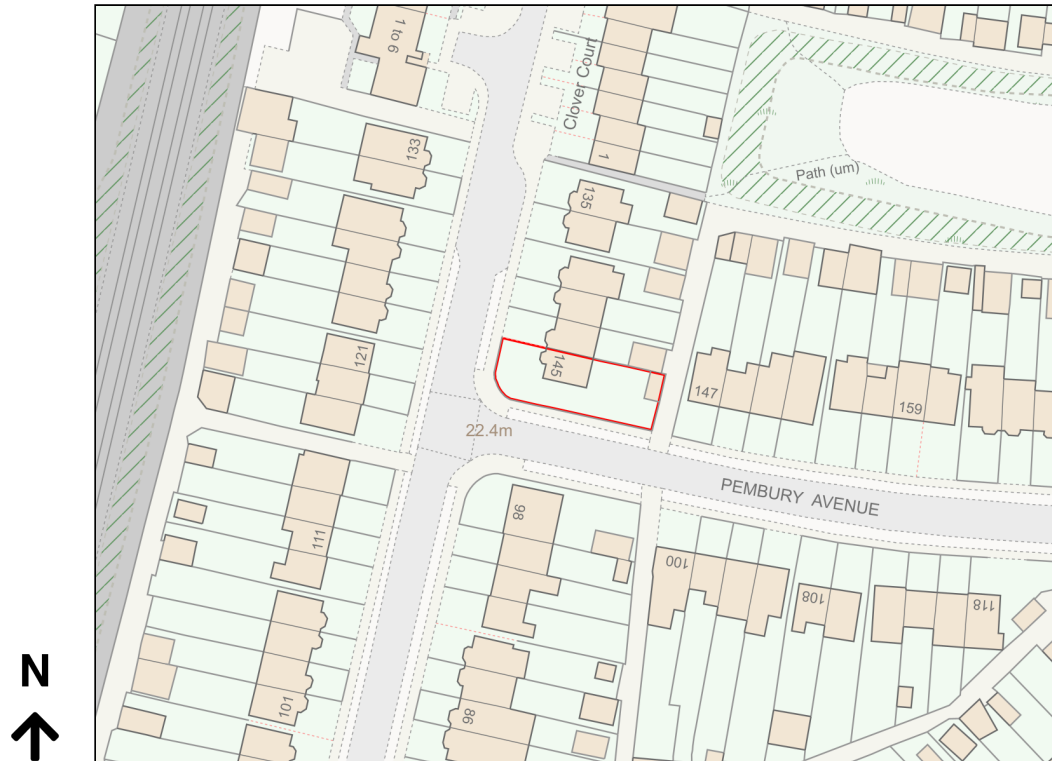

Location Plan

Site Address: 145, Pembury Avenue, Worcester Park, KT4 8BX

Date Produced: 26-Feb-2024

Scale: 1:1250 @A4

Planning Portal Reference: PP-12833900v1