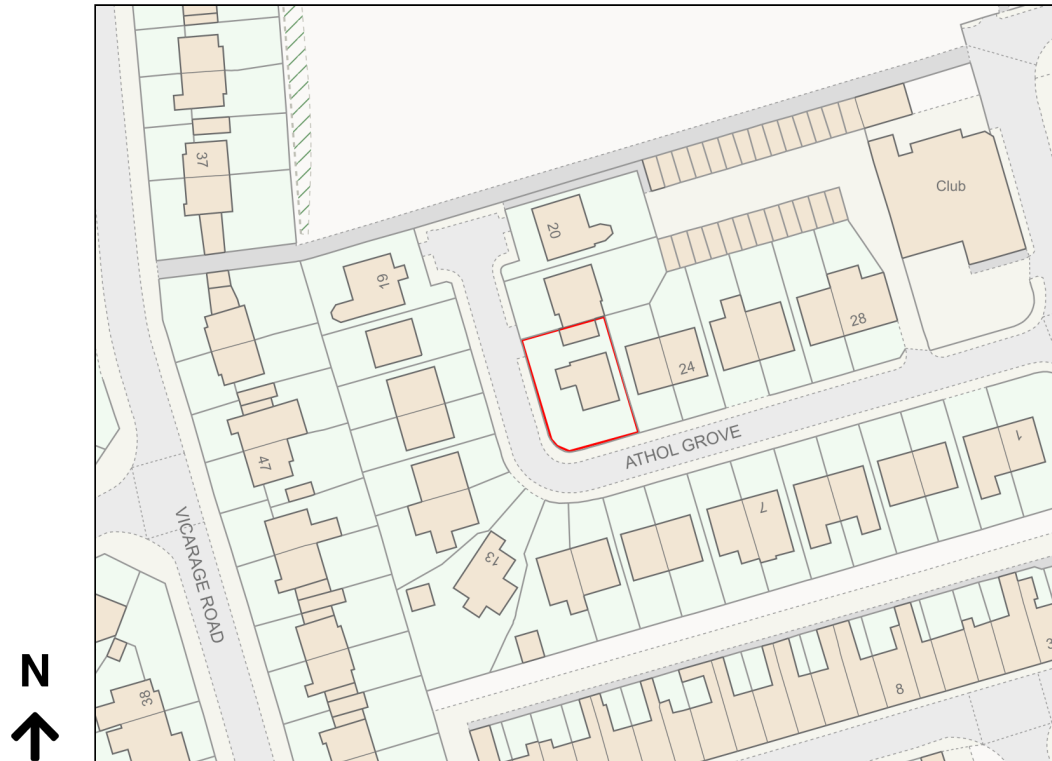

# Location Plan

Site Address: 22, Athol Grove, Sunderland, SR3 1ES

Date Produced: 06-Mar-2024

Scale: 1:1250 @A4

Planning Portal Reference: PP-12866153v1