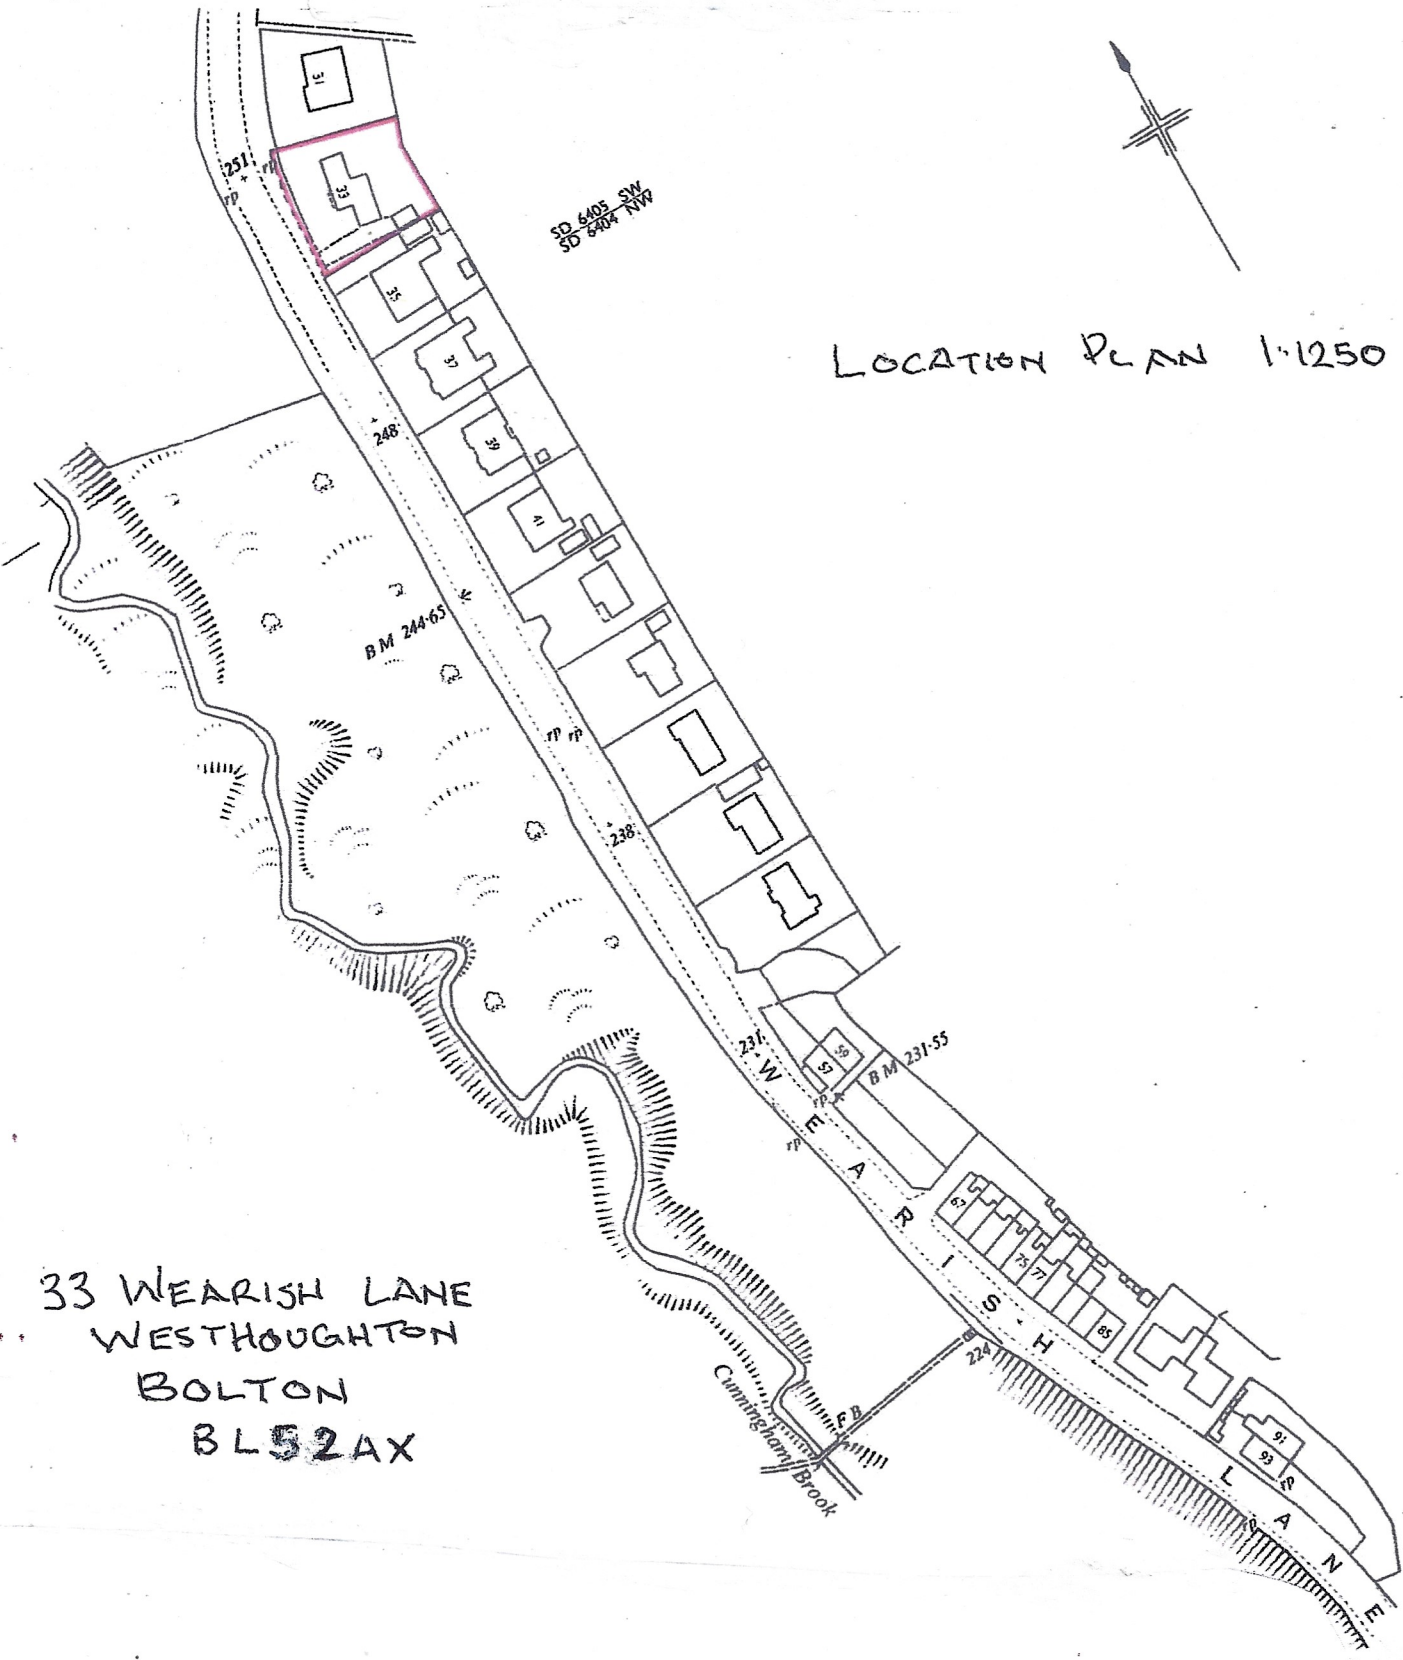

LOCATION PLAN 1:1250

SD 6405 SW
SD 6404 NW

33 WEARISH LANE
WESTHOUGHTON
BOLTON
BL5 2AX