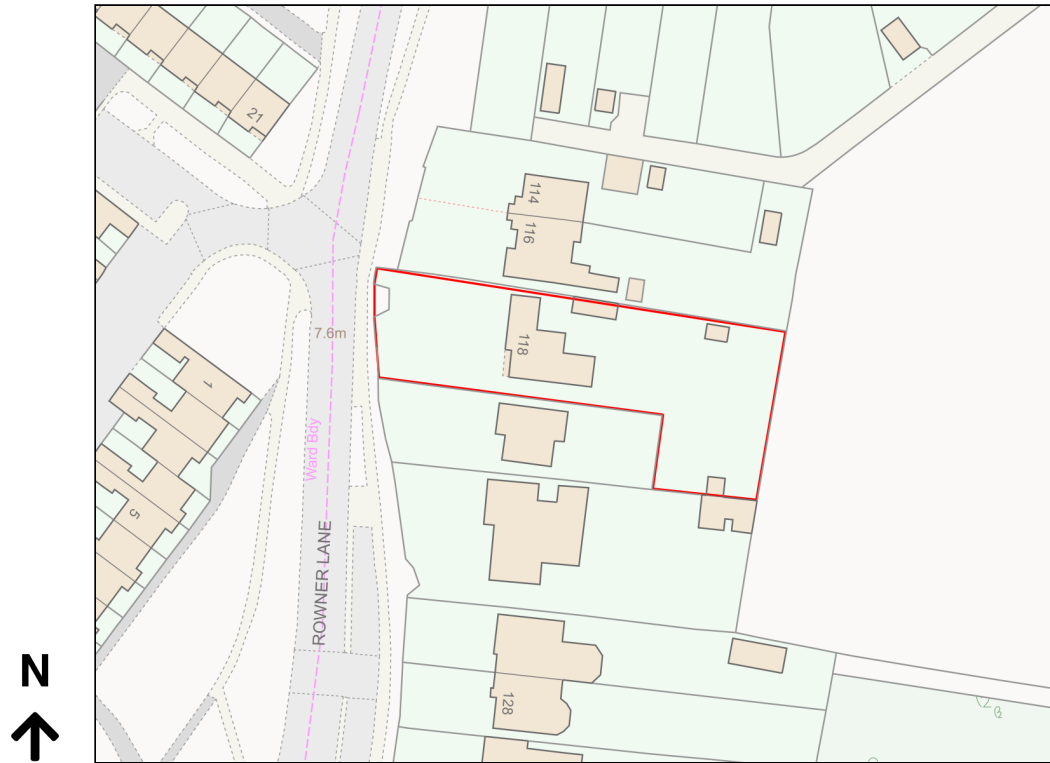

Location Plan

Site Address: 118, Rowner Lane, Gosport, PO13 0ES

Date Produced: 03-Mar-2024

Scale: 1:1250 @A4

Planning Portal Reference: PP-12855769v1