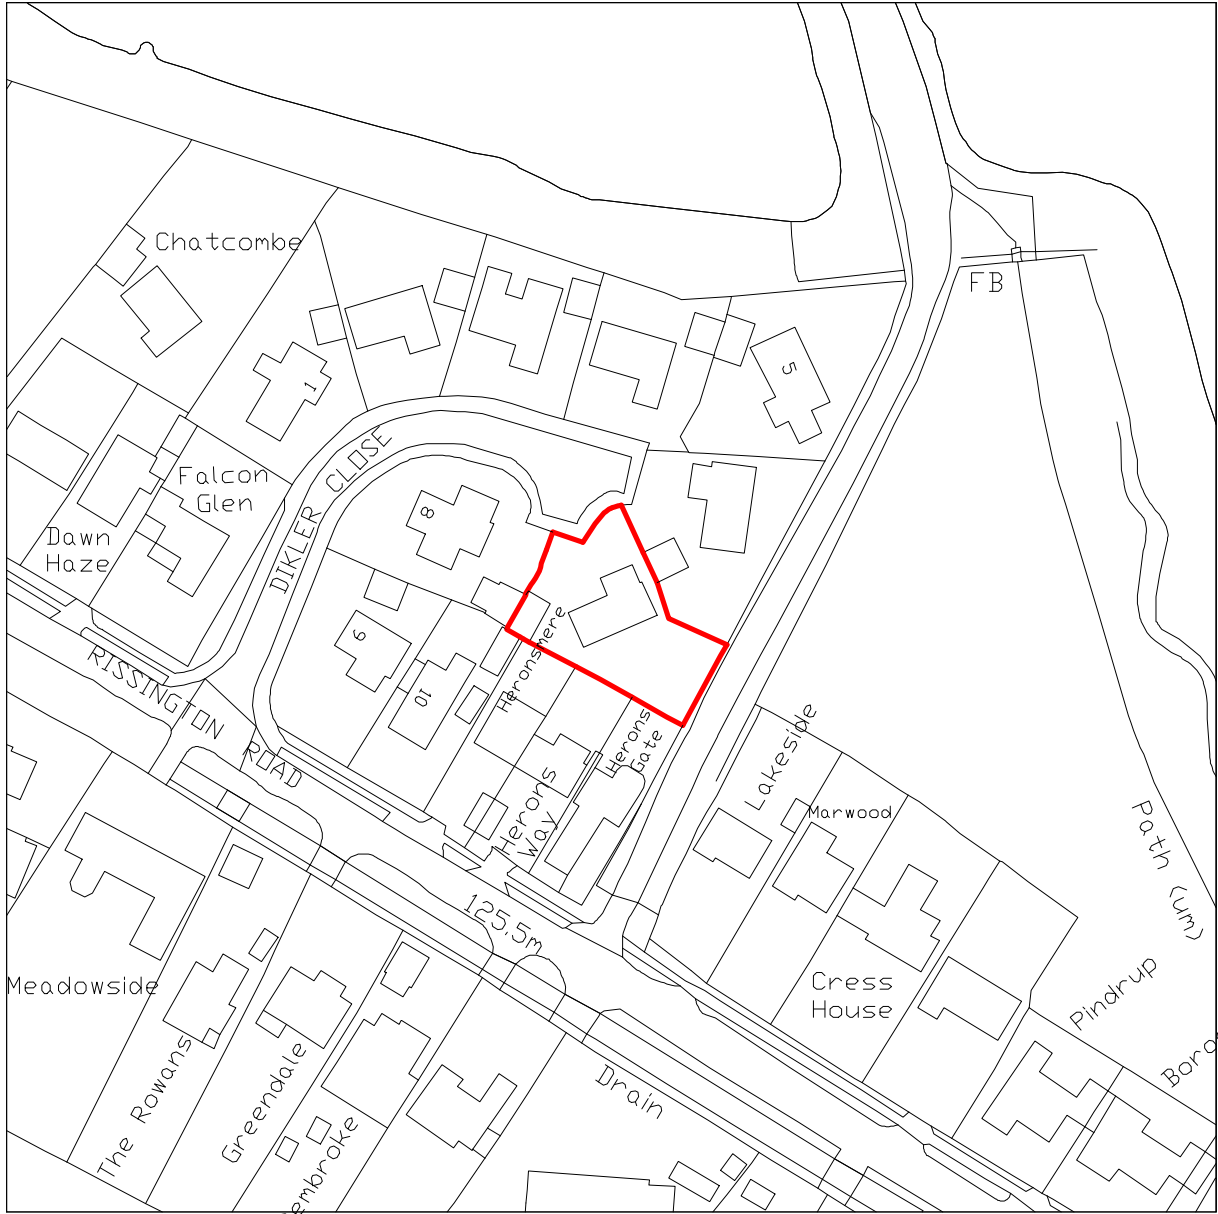

Title	2023.054.Site Plan 1:1250	
Project	Proposed Extensions @ 7 Dikler Close	

Produced on 19 February 2024 from the Ordnance Survey National Geographic Database and incorporating surveyed revision available at this date.
 This map shows the area bounded by 417663 219803,417863 219803,417863 220003,417663 220003,417663 219803
 Crown copyright and database rights 2024 OS 100054135. Supplied by copla ltd trading as UKPlanningMaps.com a licensed Ordnance Survey partner (OS 100054135).
 Data licence expires 19 February 2025. Unique plan reference: v4e//1061586/1429968