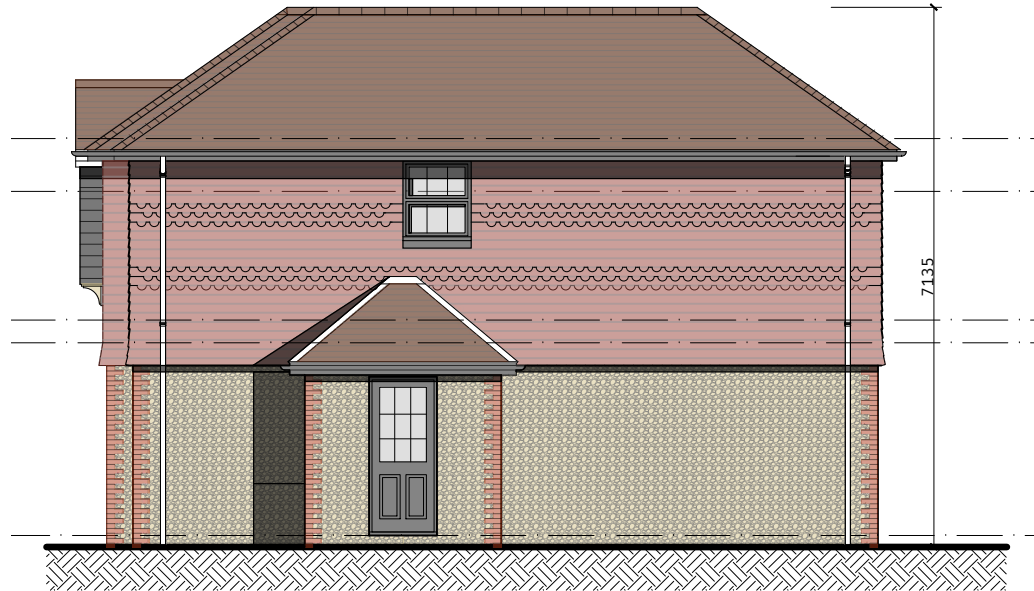

WEST ELEVATION

SOUTH ELEVATION

-  Flint
-  Brick
-  Blackened Weatherboarding
-  Hanging Tile
-  Glazing
-  Roof Tile
-  Timber
-  Render

EAST ELEVATION

NORTH ELEVATION

Rev	Date	Revision	Comment	By
-	29.01.24	Planning issue	DG	
A	07.03.24	Revised planning	DG	

PROPOSED ELEVATIONS
PLOT 5_3 BED

Drawn by: BF Checked by: DG
Scale: 1:100@A3

Warren Farm Cottages
Guildford Road, Effingham,
Surrey, KT24 5QG

Warren Farm Cottages

22-1938
PL_009A

Mitchell Evans
90 / Meadrow
Godalming
GU7 3HY
01483 453 453