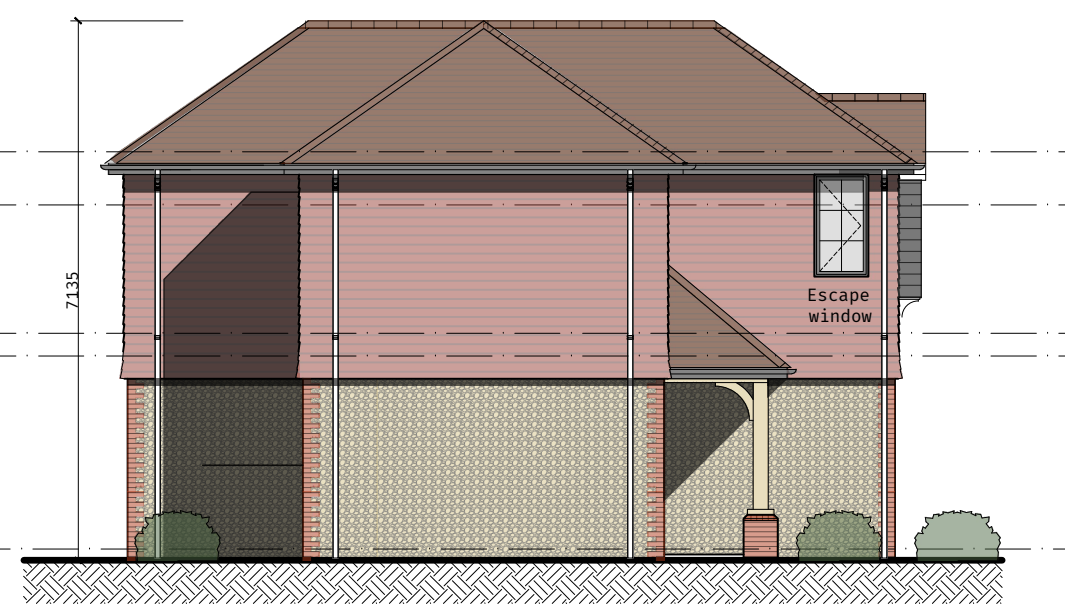

WEST ELEVATION

SOUTH ELEVATION

-  Flint
-  Brick
-  Blackened Weatherboarding
-  Hanging Tile
-  Glazing
-  Roof Tile
-  Timber
-  Render

EAST ELEVATION

NORTH ELEVATION

Rev	Date	Revision	Comment	By
-	29.01.24	Planning issue	DG	
A	07.03.24	Revised planning	DG	

PROPOSED ELEVATIONS
PLOT 5_3 BED

Drawn by: BF Checked by: DG
Scale: 1:100@A3

Warren Farm Cottages
Guildford Road, Effingham,
Surrey, KT24 5QG

Warren Farm Cottages

22-1938
PL_009A

Mitchell Evans
90 / Meadrow
Godalming
GU7 3HY
01483 453 453