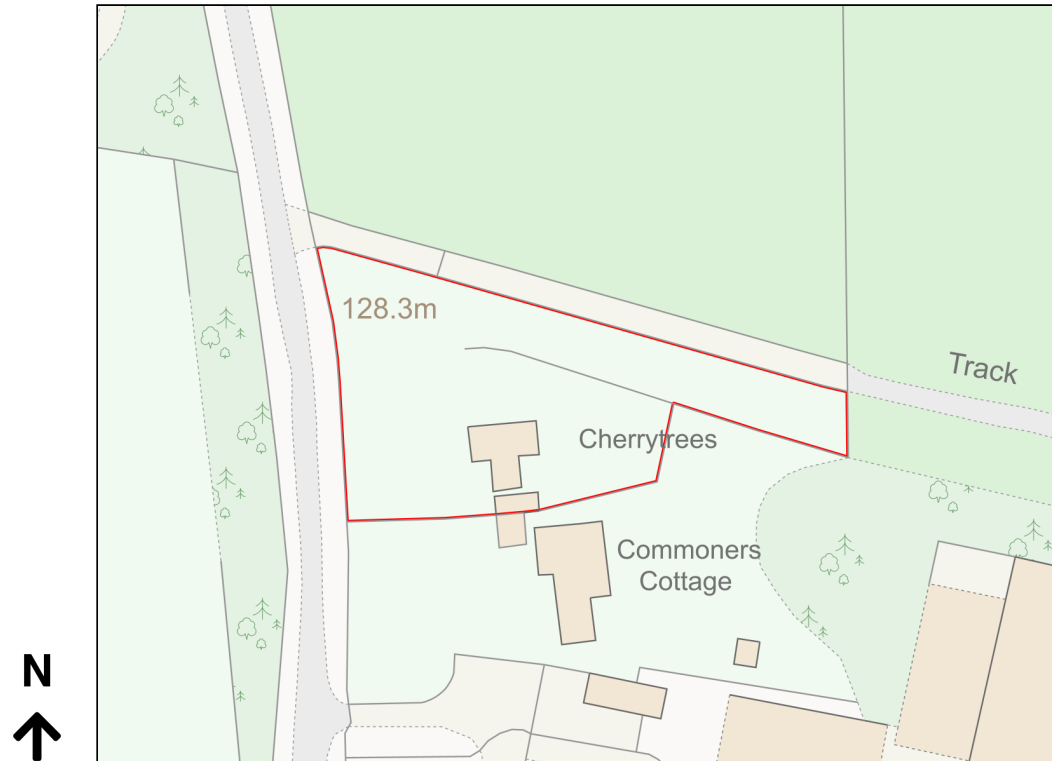

# Location Plan

Site Address: Cherrytrees, Windmill Lane, Dorridge, Solihull, B94 6PT

Date Produced: 03-Jul-2023

Scale: 1:1250 @A4

Planning Portal Reference: PP-12277479v1