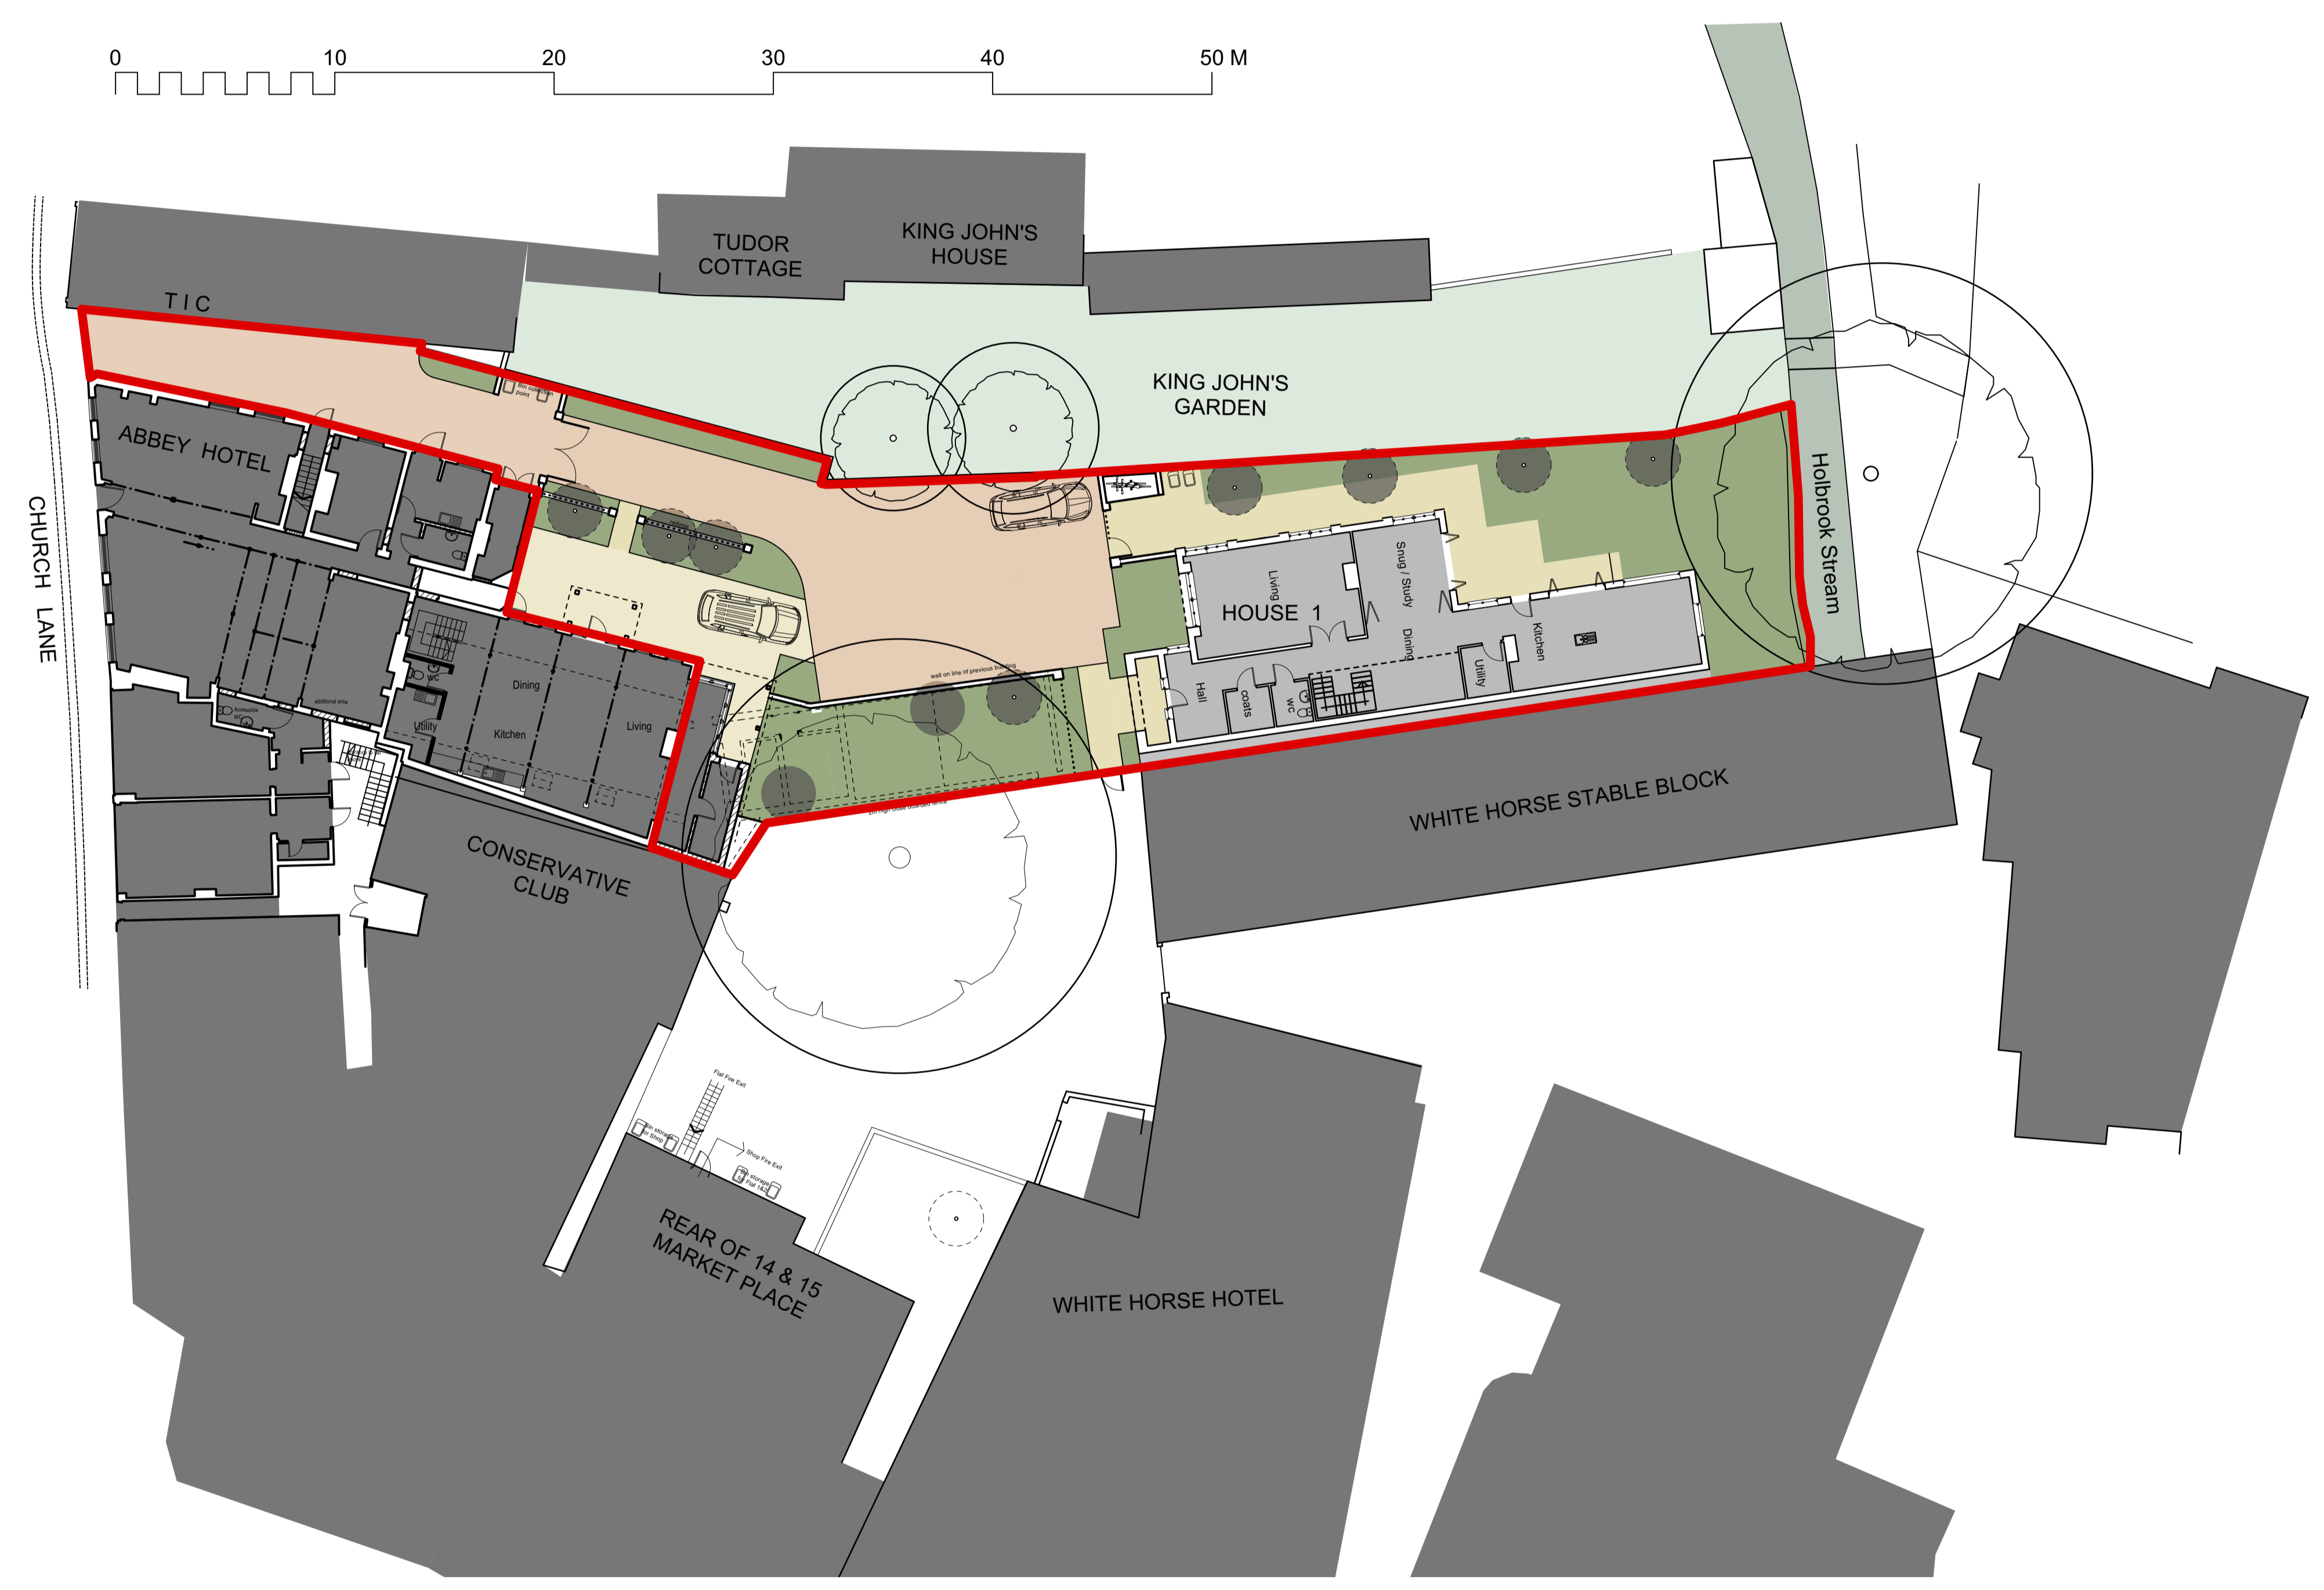

August 2022

db db  
| Draw | Check |

8020 / P03c Block Plan Site Plan 1:200@A1

Site to rear of 11 Church Street, Romsey SO51 8BT

THE  
Genesis Design  
STUDIO

CHARTERED ARCHITECTS

MEAD MILL MILL LANE ROMSEY  
HAMPSHIRE SO51 8EQ