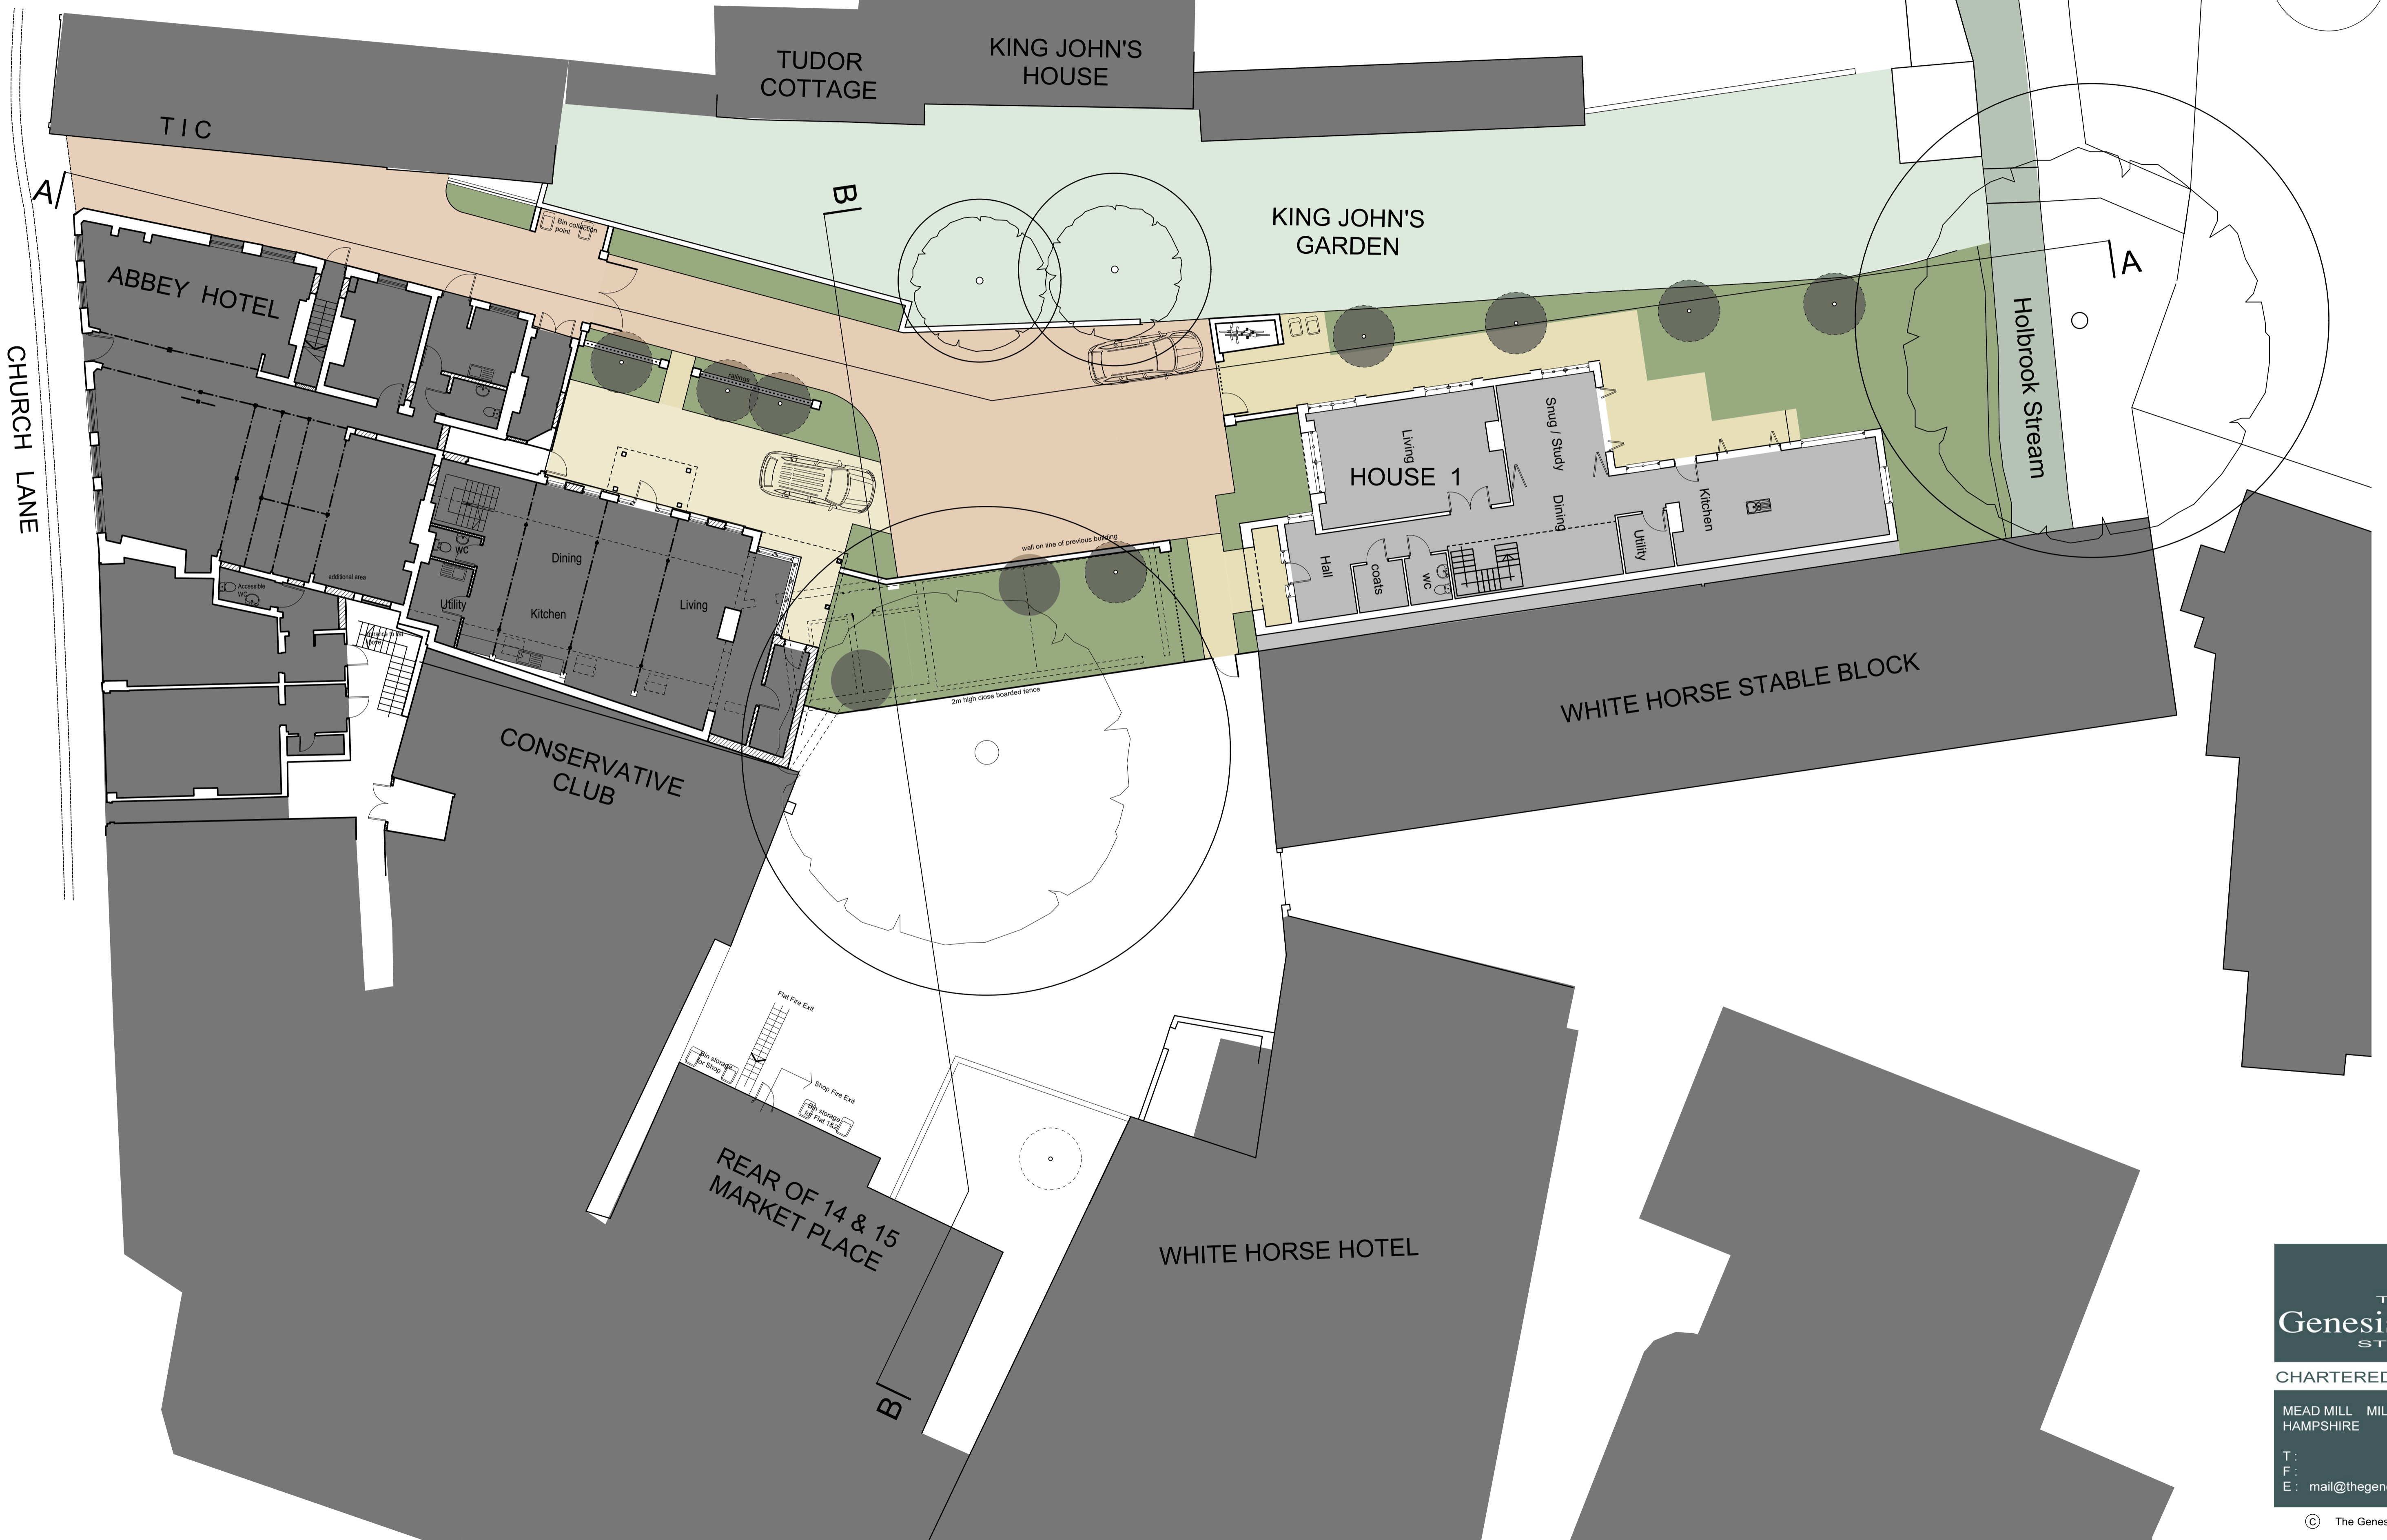

August 2022
db db
| Draw | Check |

8020 / P01c Site Plan Site Plan 1:125@A1
Site to rear of 11 Church Street, Romsey SO51 8BT

THE
Genesis Design
STUDIO

CHARTERED ARCHITECTS

MEAD MILL MILL LANE ROMSEY
HAMPSHIRE SO51 8EQ