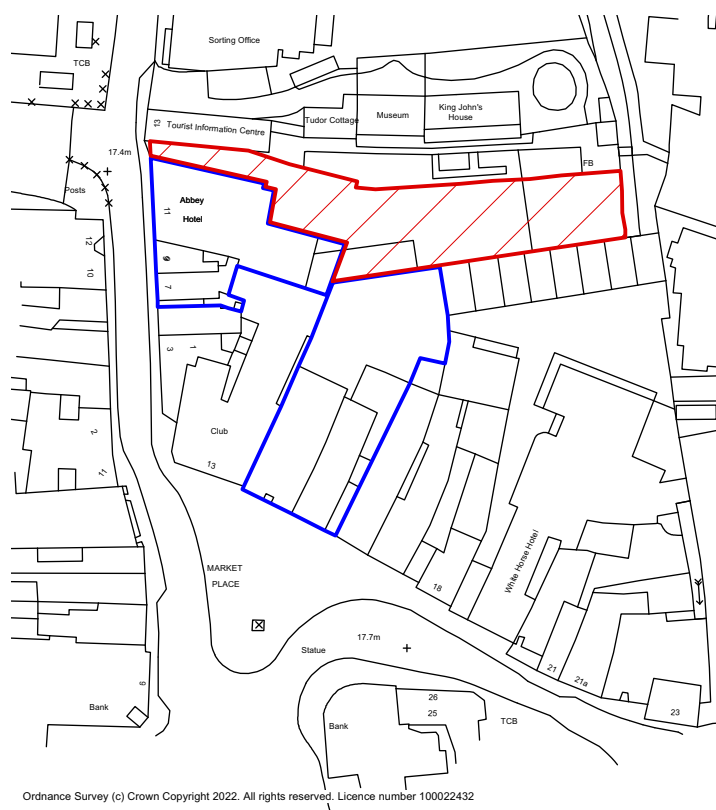

September 2022

db db
| Drawn | Checked |

8020/ OS OS Location 1:1250@A3

Site to rear of 11 Church Street, Romsey SO51 8BT

THE Genesis Design STUDIO

CHARTERED ARCHITECTS

MEAD MILL MILL LANE ROMSEY
HAMPSHIRE SO51 8EQ

T: (01794) 519333
F: (01794) 519666
E: mail@thegenesistudiostudio.com

© The Genesis Design Studio Ltd