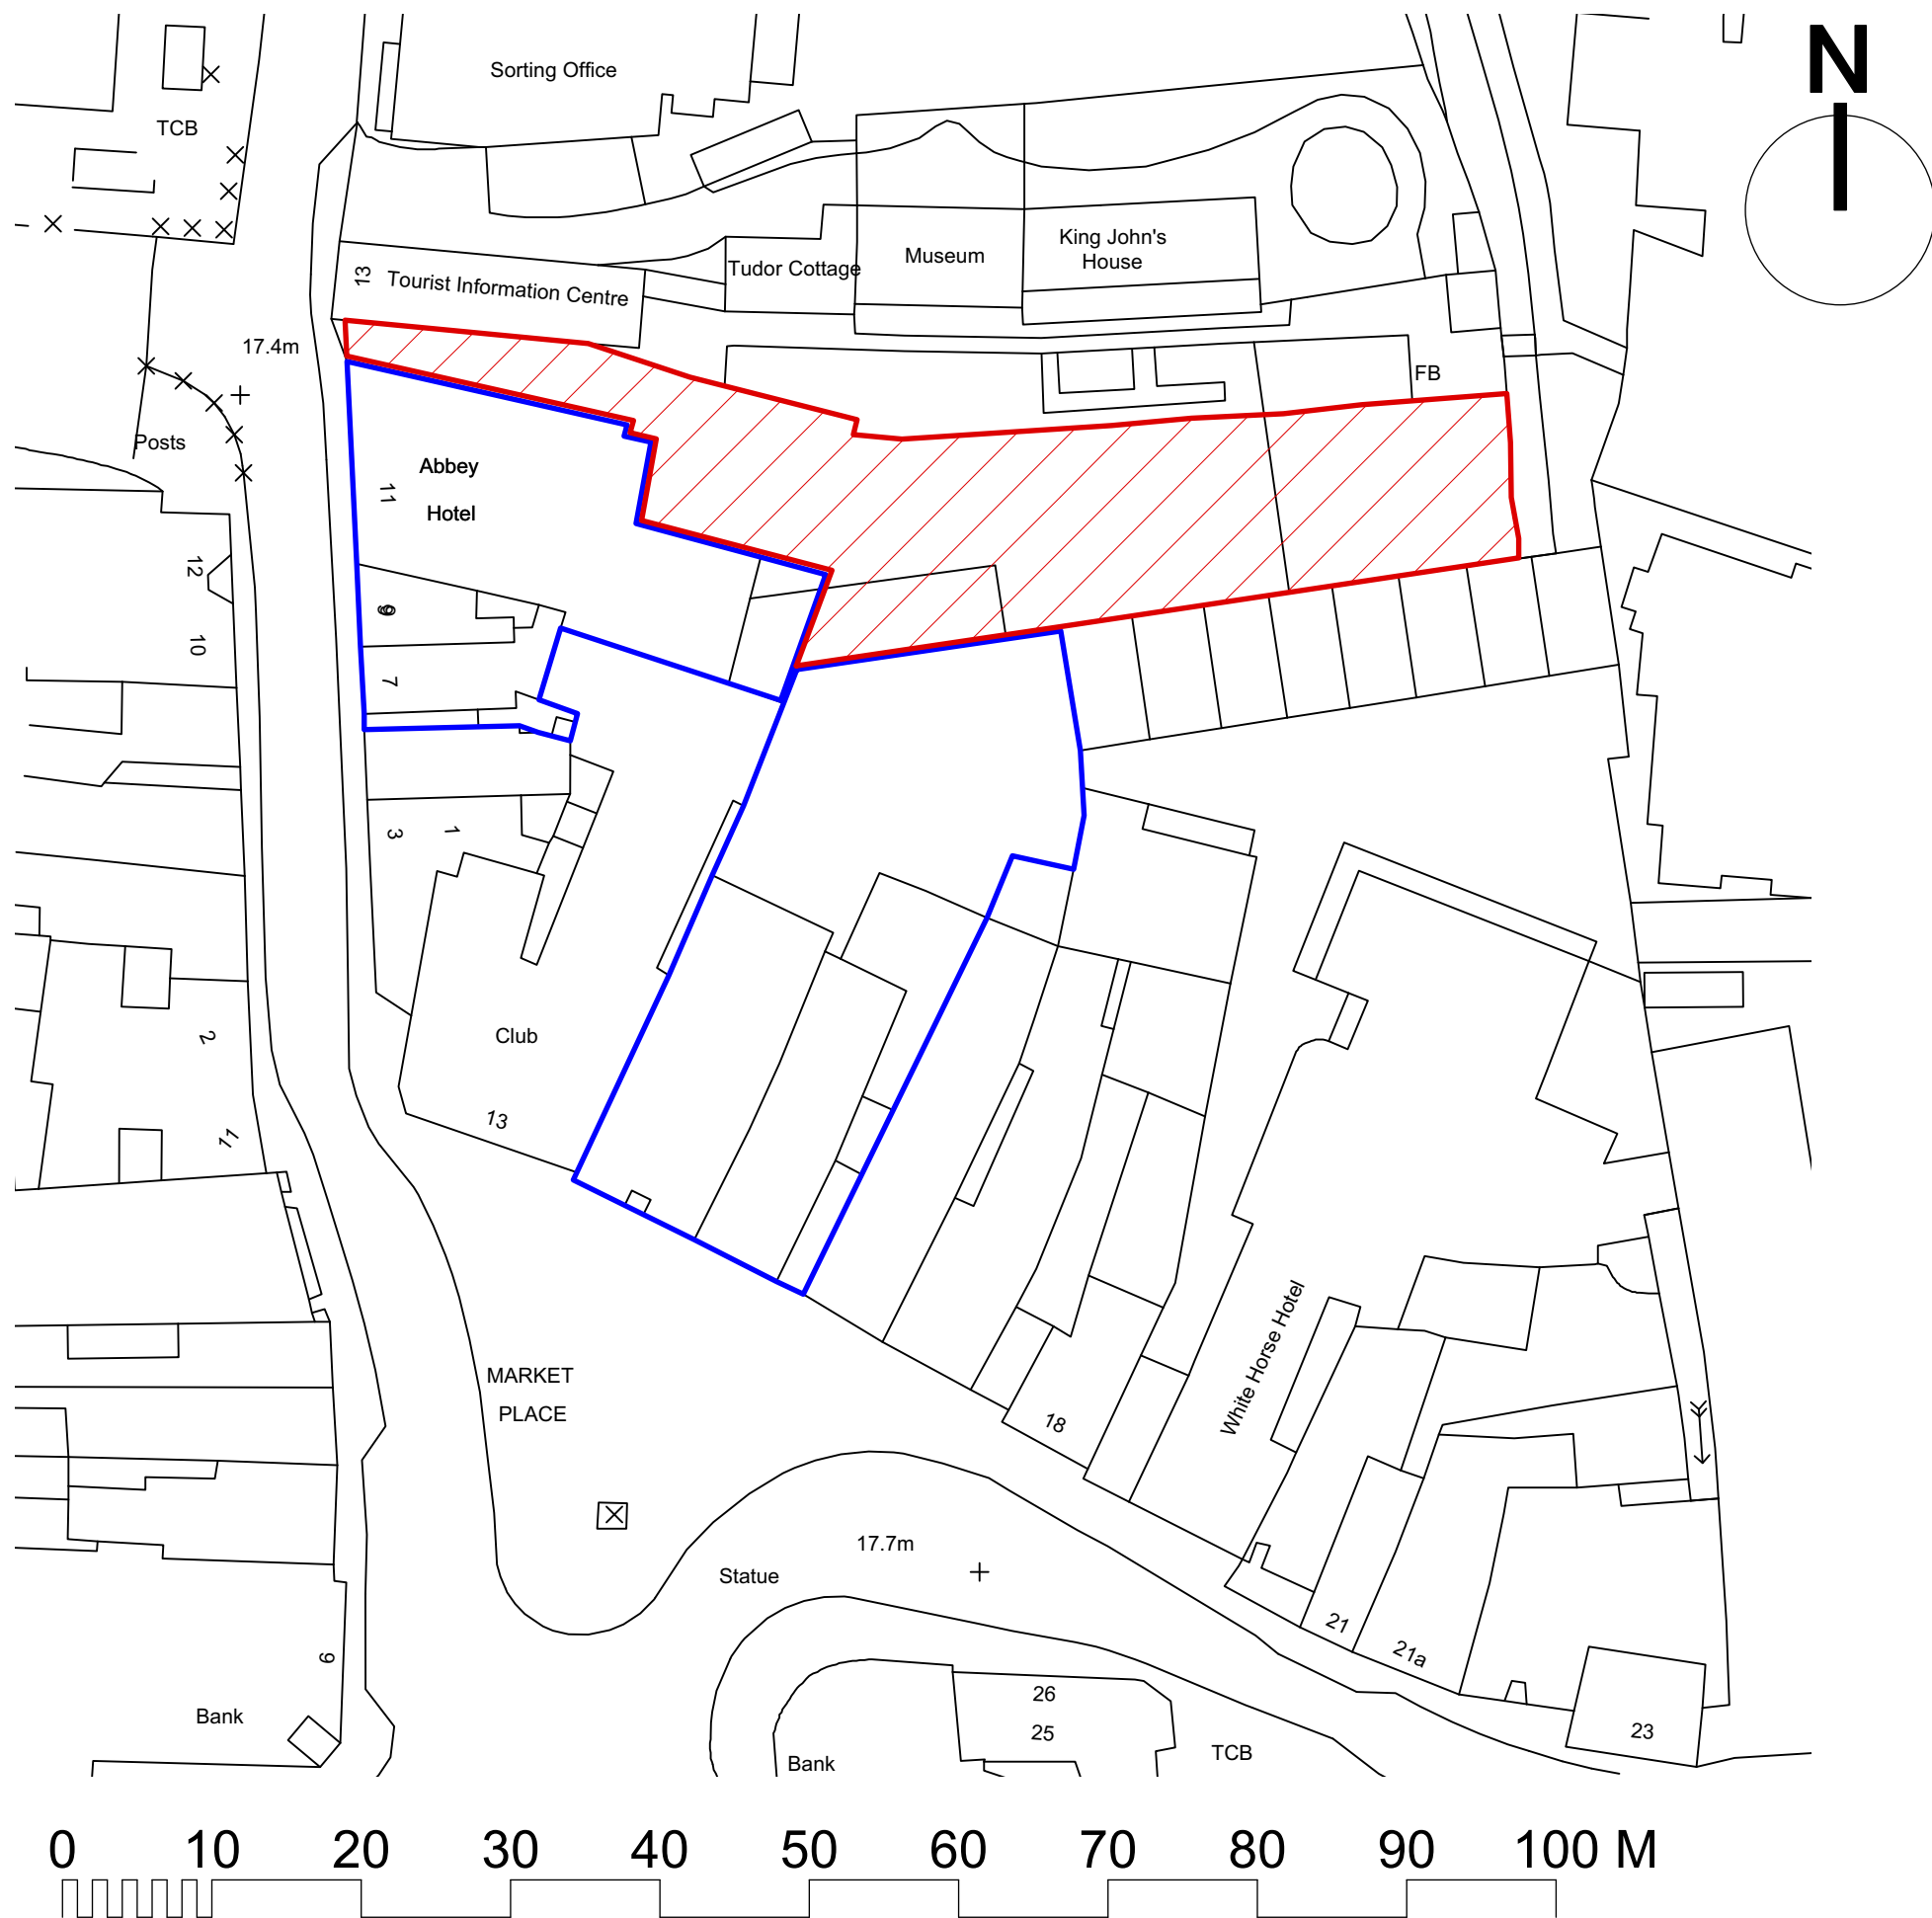

September 2022

db | Plans | Details

8020/ Bloc Block Plan 1:500@A3

Site at rear of 11 Church Street, Romsey SO51 8BT

THE
Genesis Design
 STUDIO

CHARTERED ARCHITECTS

MEAD MILL MILL LANE ROMSEY
 HAMPSHIRE SO51 8EQ