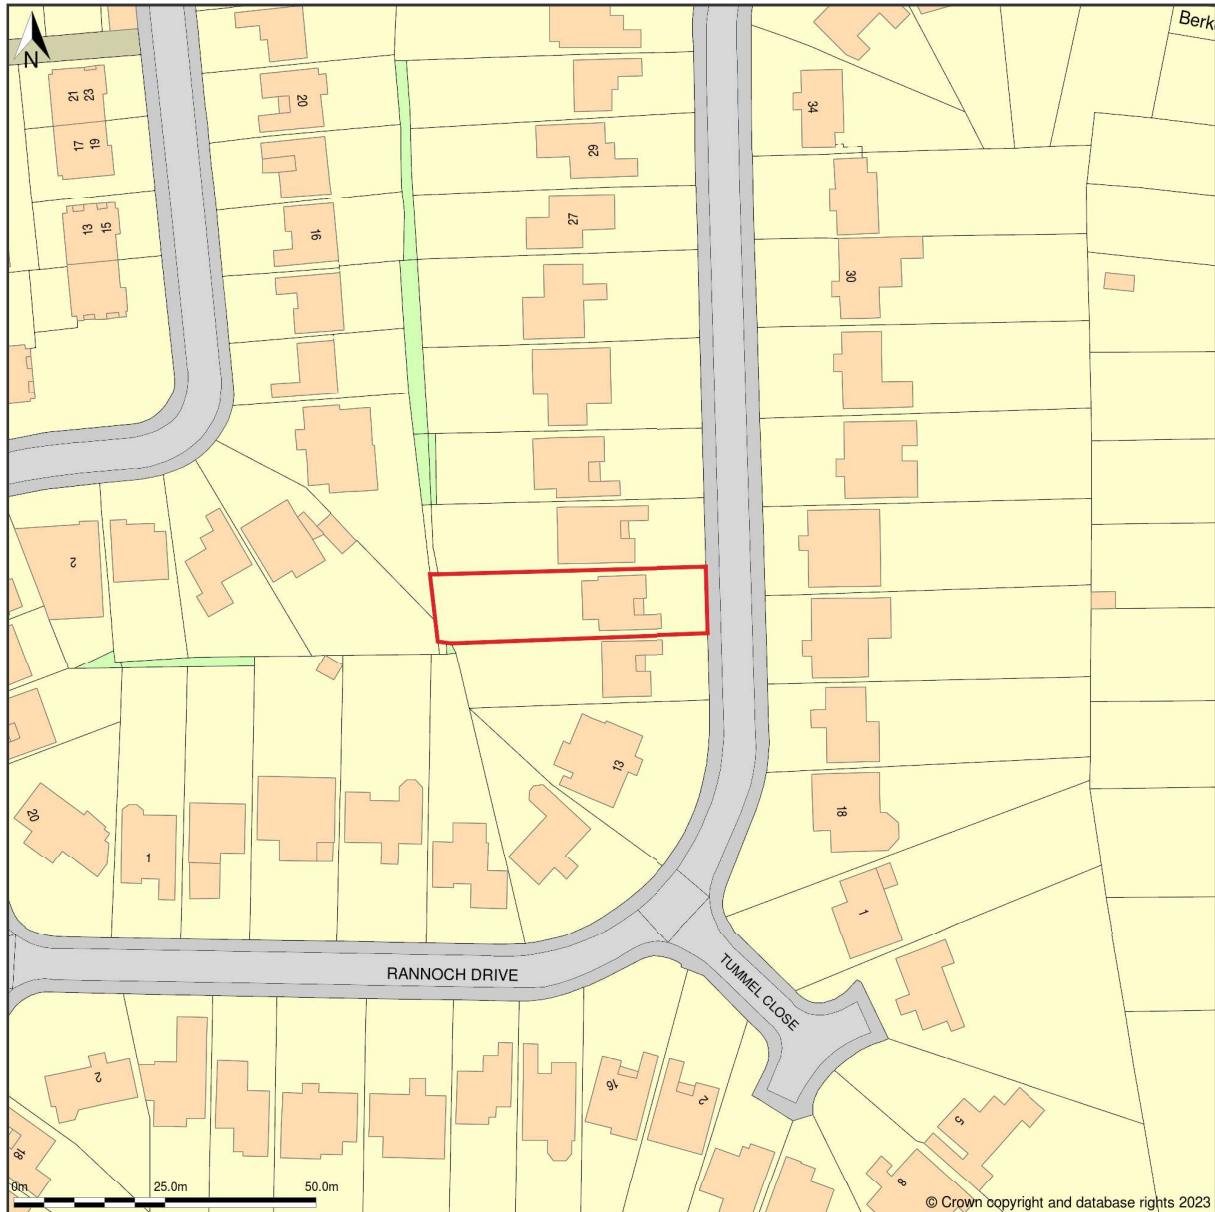

17, Rannoch Drive, Cyncoed, Cardiff, CF23 6LP

Location Plan shows area bounded by: 319064.84, 180330.08 319264.84, 180530.08 (at a scale of 1:1250), OSGridRef: ST19168043. The representation of a road, track or path is no evidence of a right of way. The representation of features as lines is no evidence of a property boundary.

Produced on 27th Oct 2023 from the Ordnance Survey National Geographic Database and incorporating surveyed revision available at this date. Reproduction in whole or part is prohibited without the prior permission of Ordnance Survey. © Crown copyright 2023. Supplied by [www.buyaplan.co.uk](http://www.buyaplan.co.uk) a licensed Ordnance Survey partner (100053143). Unique plan reference: #00856774-F4A043.