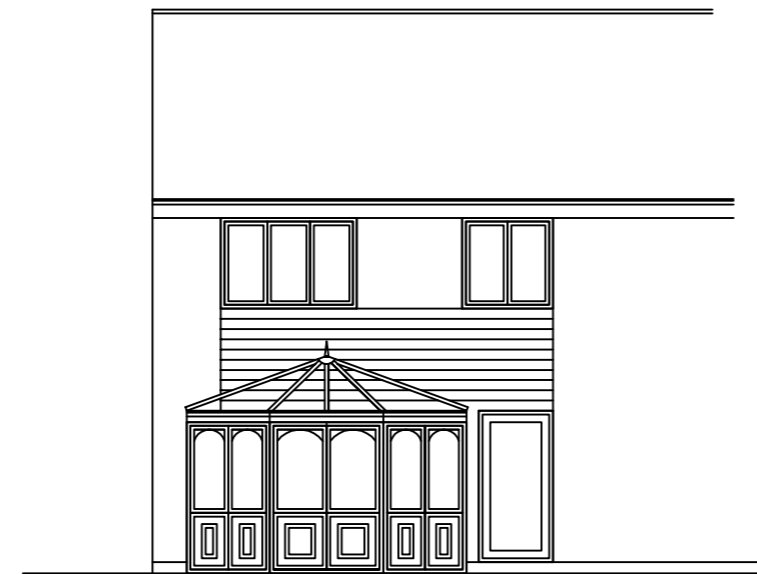

Front Elevation

Rear Elevation

Side Elevation

**Tugby & Tugby
Surveyors Limited**

30 Marks Avenue
Ongar, Essex CM5 9AY
Telephone: 01277 364145

Existing
Elevations

Mr R Palade
133 Little Cattins
Harlow
CM19 5RW

Scale: A3 @ 1:100
Date: February 2024
Drawing Number: 14222/01
Revision Letter:
Drawn by: Hayley Simpson
Checked by: Fraser Tugby