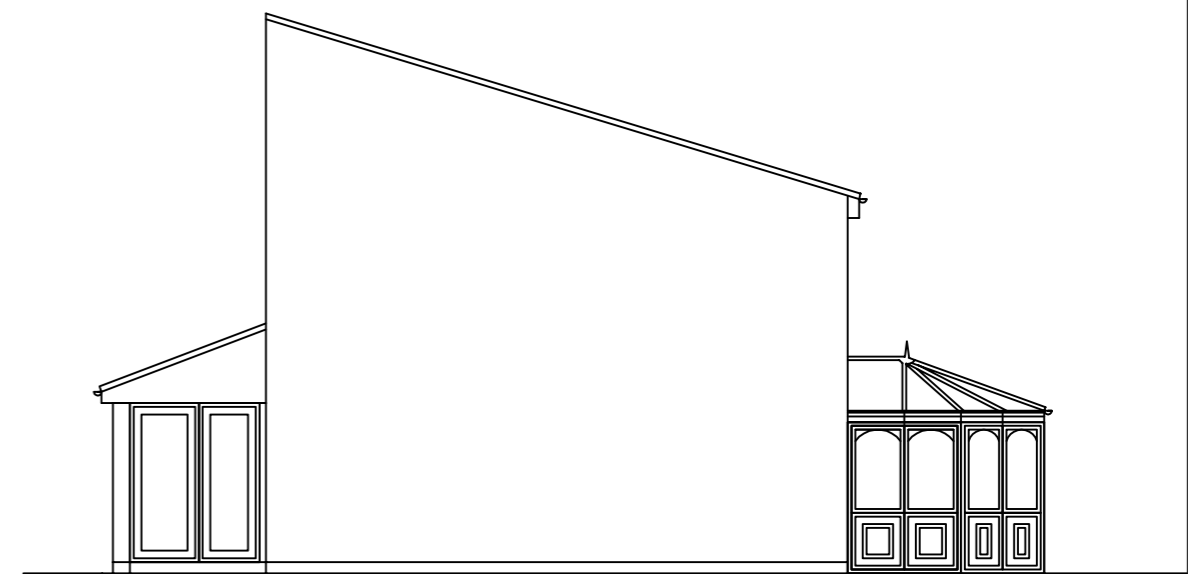

Front Elevation

Rear Elevation

Side Elevation

**Tugby & Tugby
Surveyors Limited**

30 Marks Avenue
Ongar, Essex CM5 9AY
Telephone: 01277 364145

Existing
Elevations

Mr R Palade
133 Little Cattins
Harlow
CM19 5RW

Scale: A3 @ 1:100
Date: February 2024
Drawing Number: 14222/01
Revision Letter:
Drawn by: Hayley Simpson
Checked by: Fraser Tugby