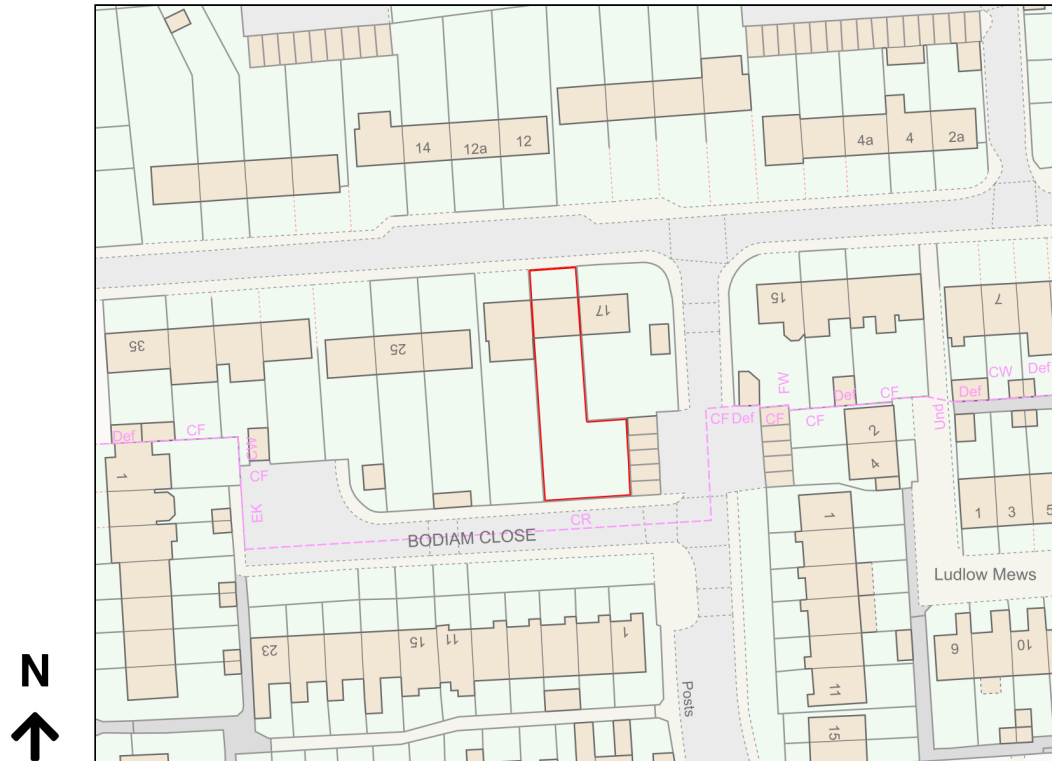

Location Plan

Site Address: 19, Winifred Road, Pitsea, SS13 3JG

Date Produced: 06-Mar-2024

Scale: 1:1250 @A4

Planning Portal Reference: PP-12865463v1