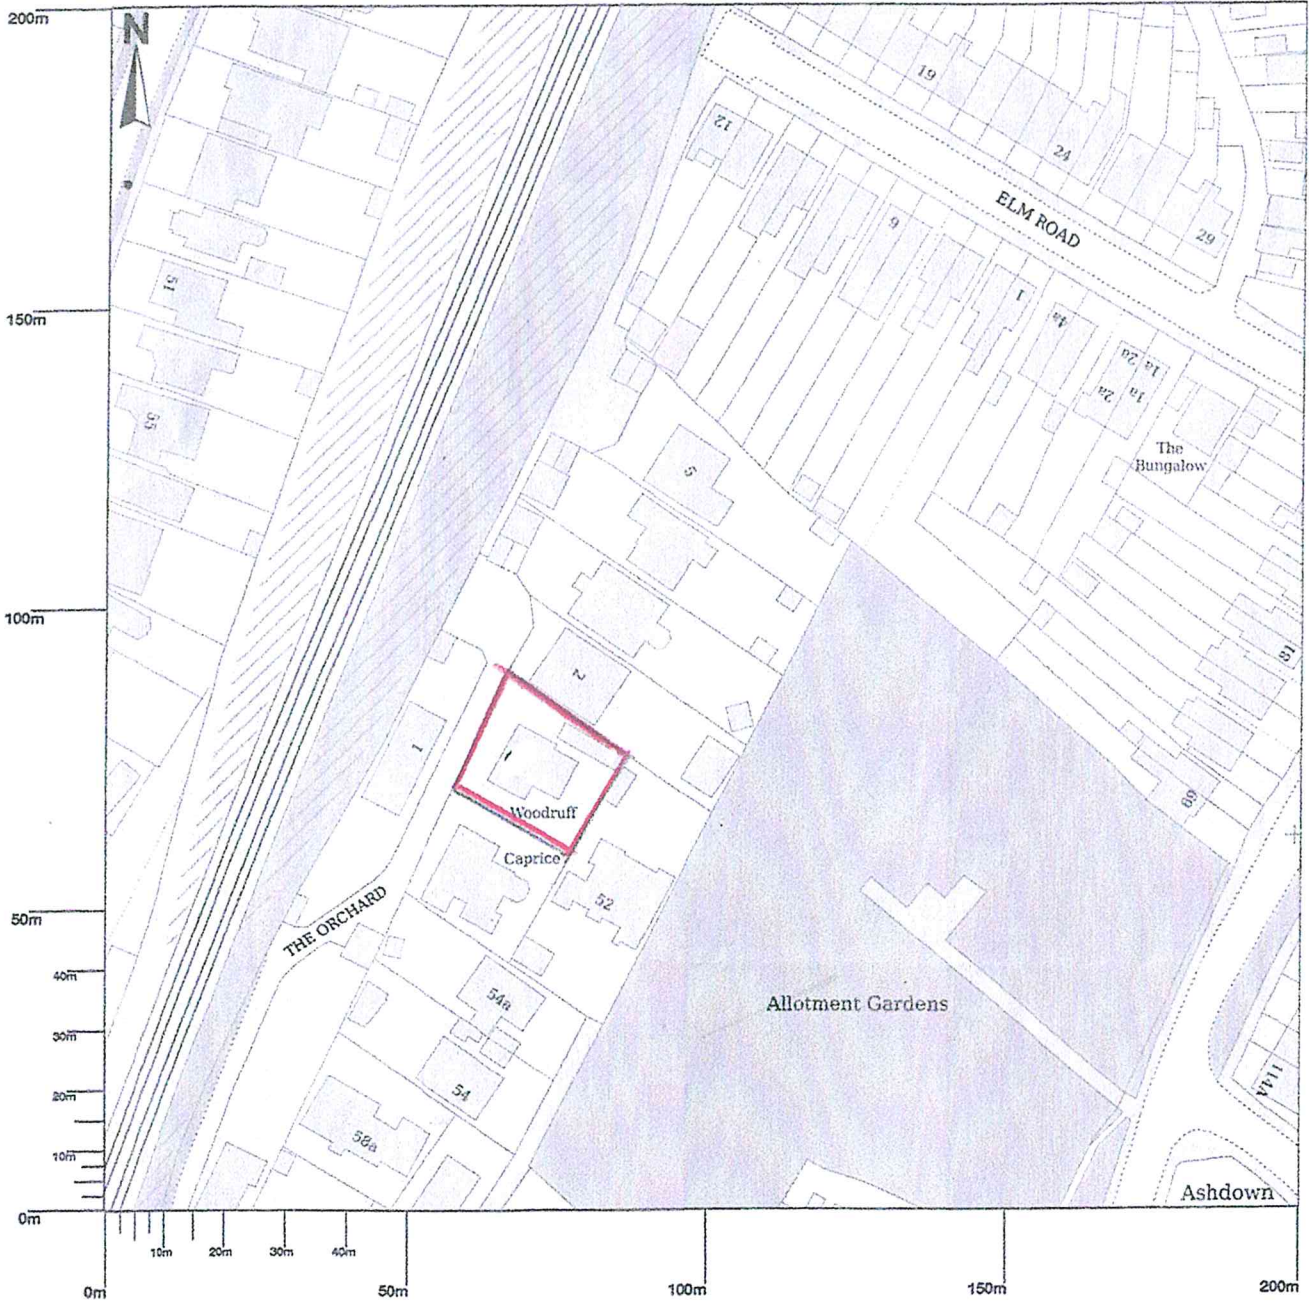

**UK
Planning
Maps**

WOODRUFF

The Orchard, Meadow Walk, Epsom, KT17 2EY

Scale 1:1250

Map area bounded by: 521705,163363 521905,163563. Produced on 23 May 2022 from the OS National Geographic Database. Reproduction in whole or part is prohibited without the prior permission of Ordnance Survey. © Crown copyright 2022. Supplied by UKPlanningMaps.com a licensed OS partner (100054135). Unique plan reference: p4b/uk/802023/1084230