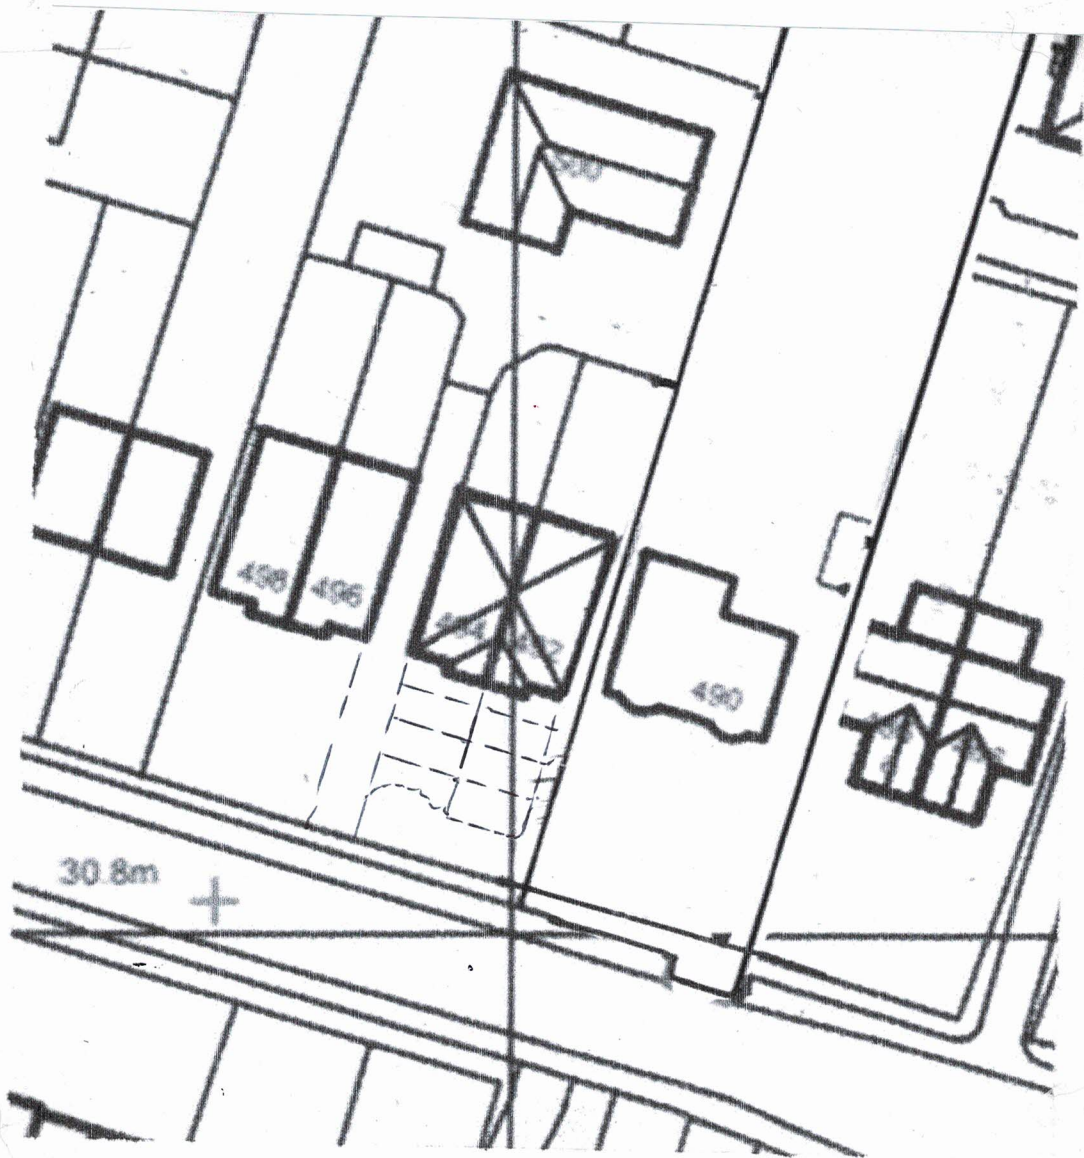

WOODSTOCK DESIGN LTD

**Block Plan for
494 Chessington Road, Epsom KT19 9HF**

30.8m

Scale bar 1:500 on A4 paper