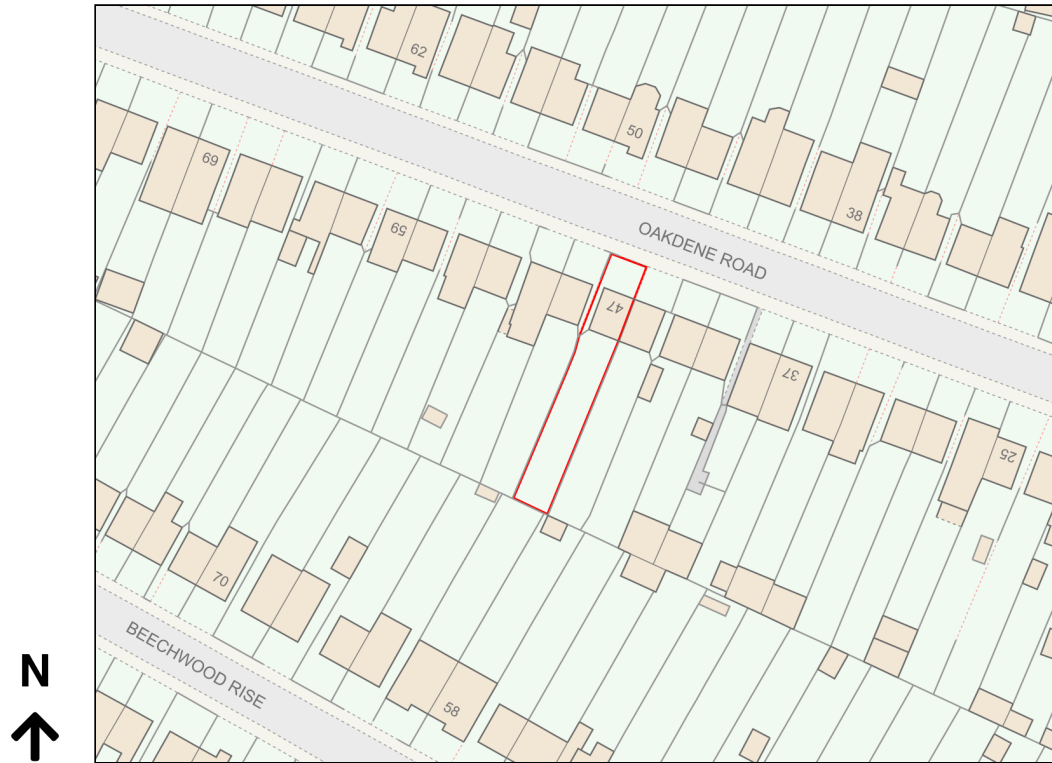

# Location Plan

Site Address: 47, Oakdene Road, Watford, WD24 6RN

Date Produced: 02-Mar-2024

Scale: 1:1250 @A4

Planning Portal Reference: PP-12850690v1