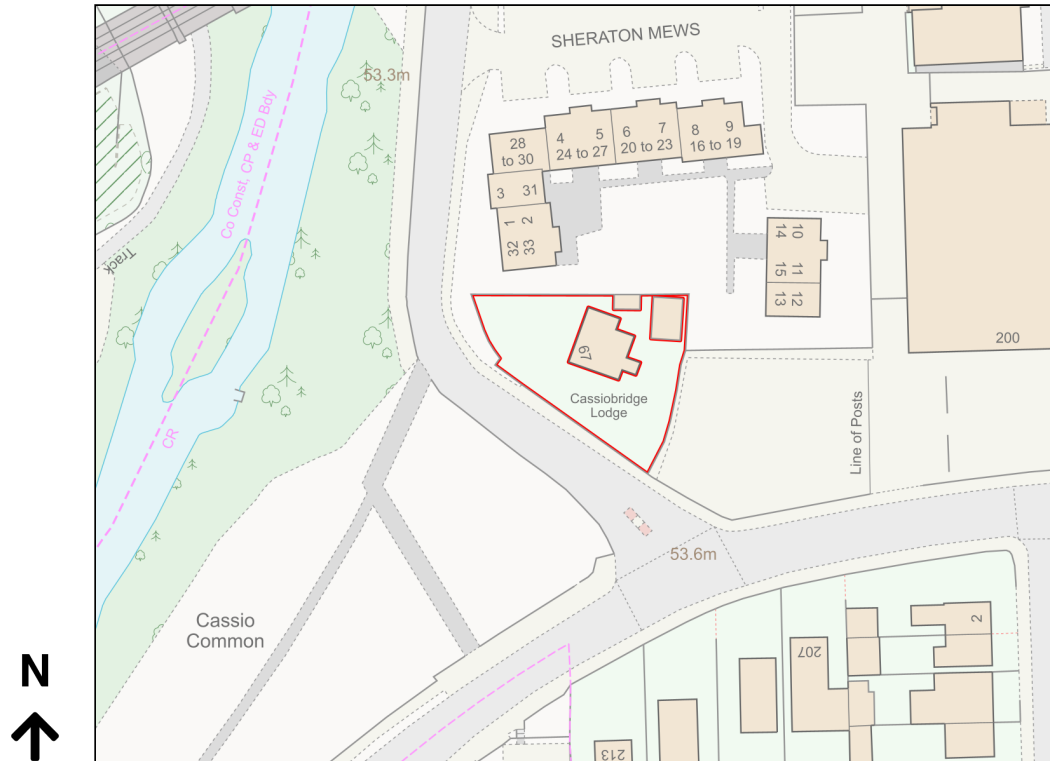

# Location Plan

Site Address: 67, Gade Avenue, Watford, WD18 7JX

Date Produced: 07-Mar-2024

Scale: 1:1250 @A4

Planning Portal Reference: PP-12840723v1