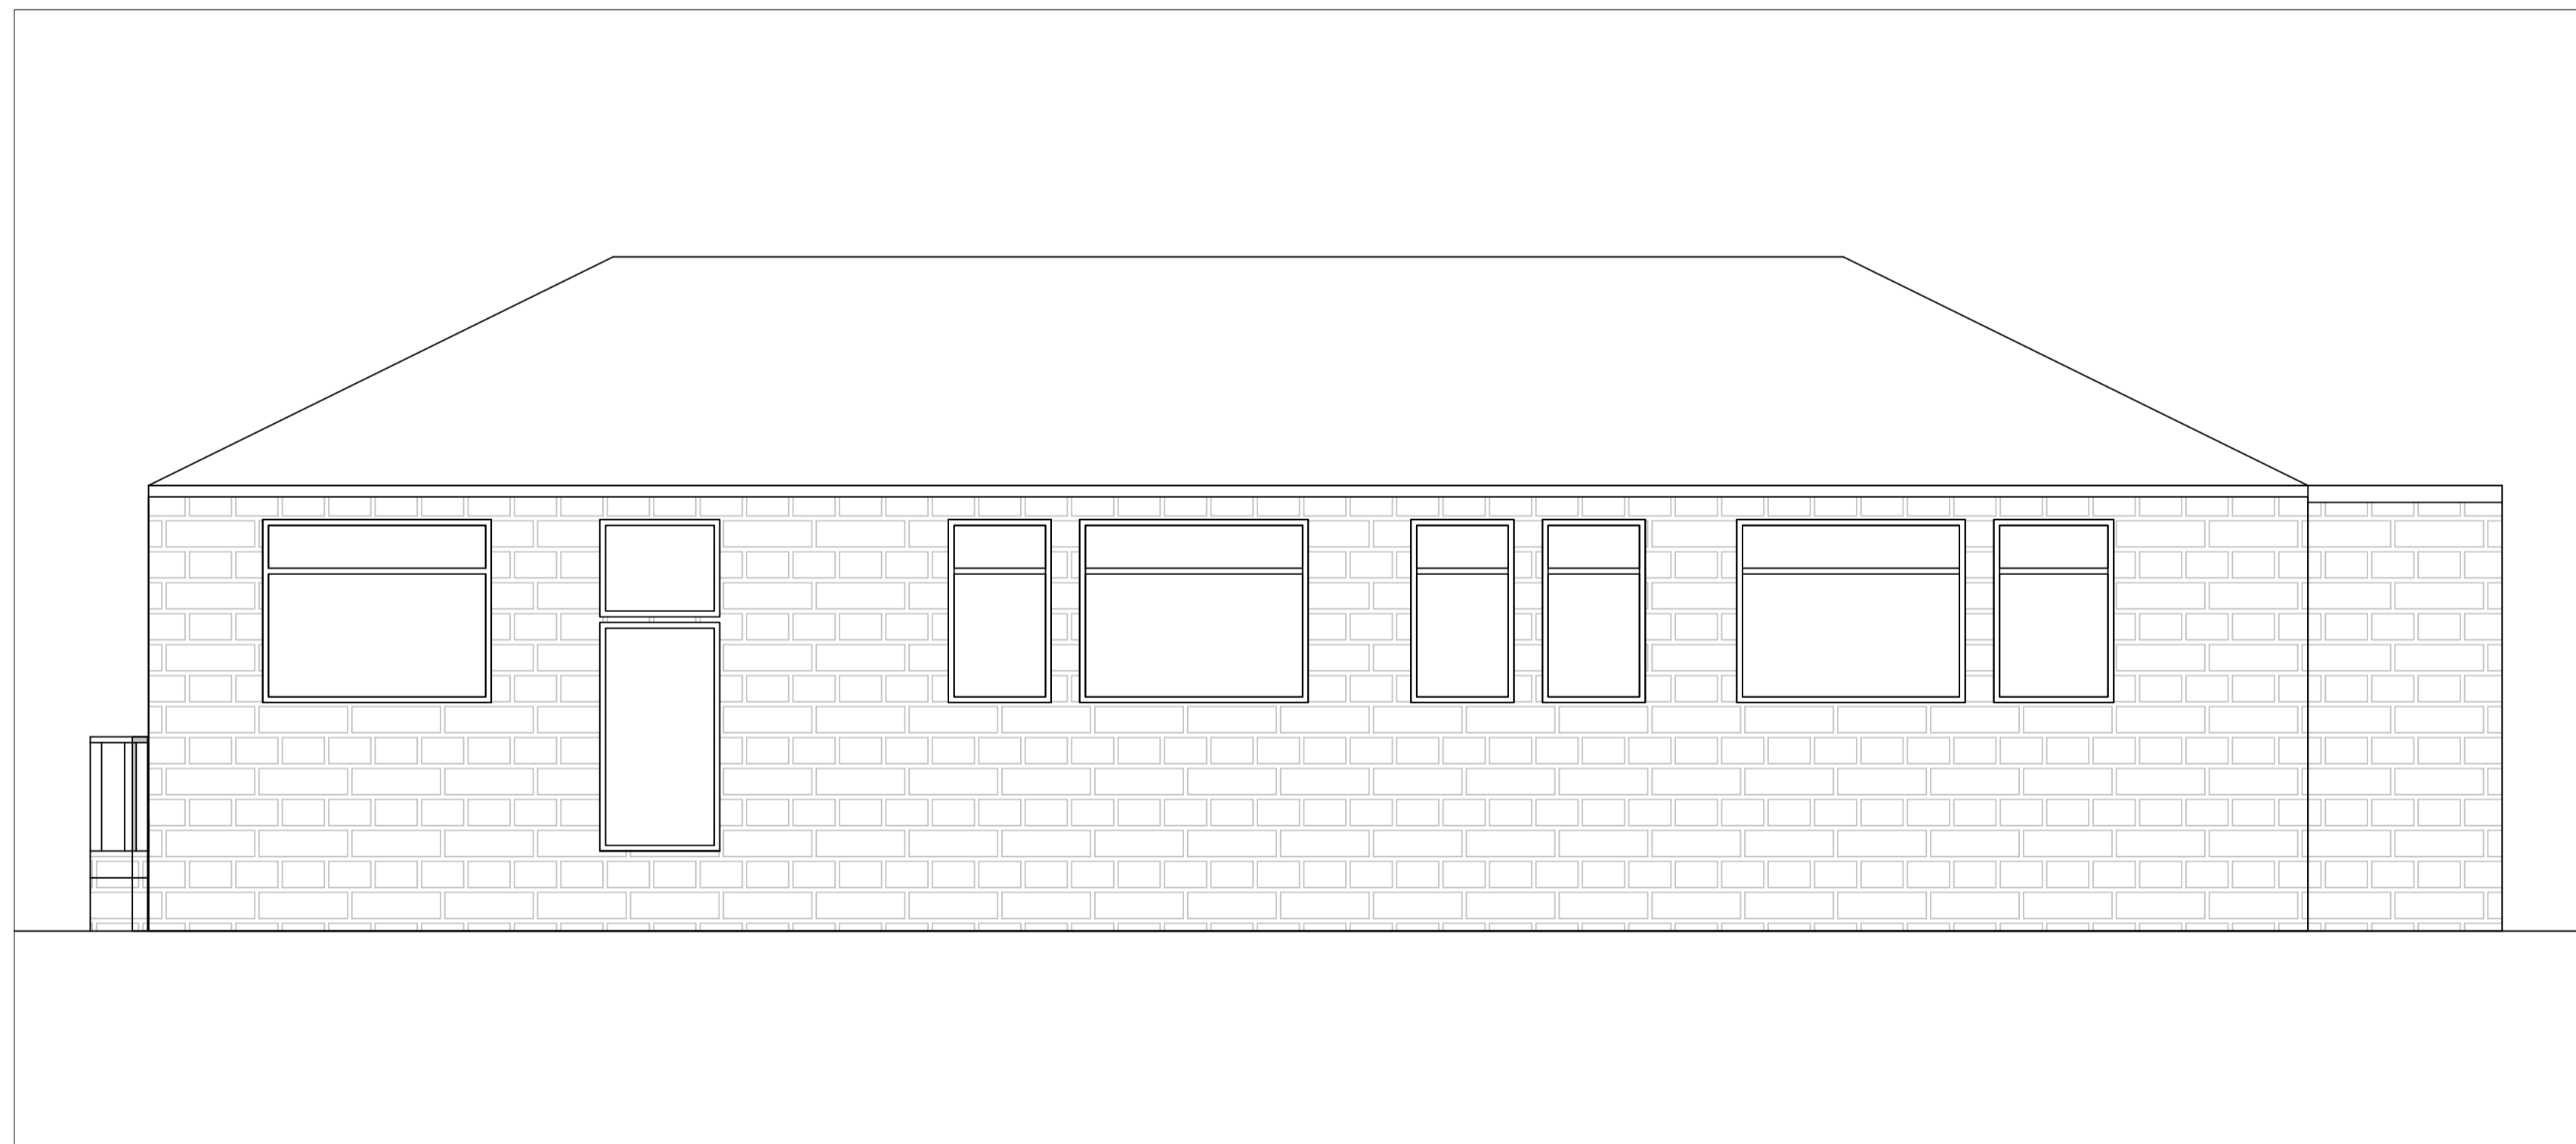

EXISTING NORTH ELEVATION

EXISTING EAST ELEVATION

EXISTING SOUTH ELEVATION

EXISTING WEST ELEVATION

<b>Project Title</b>	<b>Scale</b>	<b>Drawn</b>
EXISTING ELEVATIONS at The Old Hall, Station Road, Stirling, FK8 3DA	1:50 @ A1	AP
	<b>Date</b>	<b>Client Details</b>
	04/03/2024	Alexander Goundry