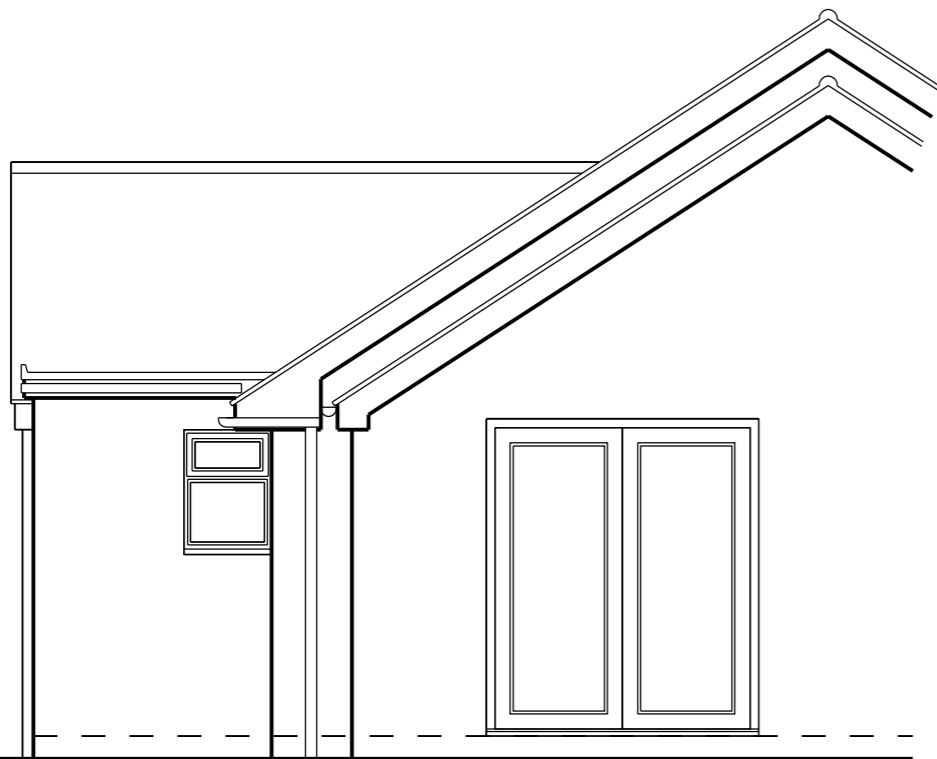

PART FRONT ELEVATION

PART FRONT ELEVATION

SIDE ELEVATION

EXISTING ELEVATIONS (SCALE - 1:50)

This drawing is copyright of nc design and should only be reproduced with their express permission.

revision	date	amendment
Client: 5 EDIES LANE LEAVENHEATH COLCHESTER ESSEX CO6 4PA		
Drawing Title: EXISTING ELEVATIONS		
Scale: AS SHOWN @ A3		
Drawing No. : EDIES / 04		
Date: MARCH 2024		
		<small>STUDIO 15 AYLWARD CLOSE HADLEIGH SUFFOLK IP7 5SE TEL: 07095 857628 EMAIL: deaign@ncdesign.ma.uk</small>

Do not scale this drawing. Work to figured dimensions only.