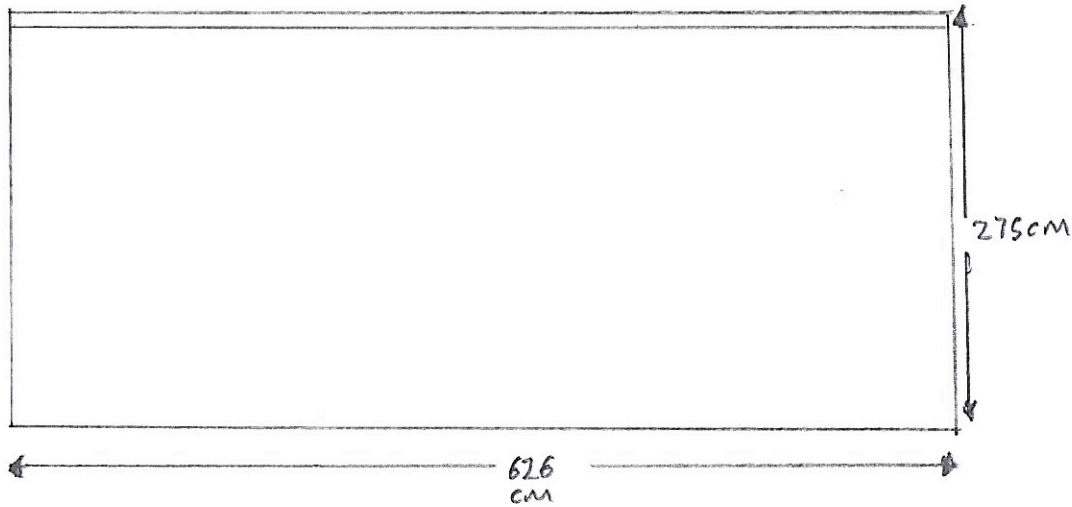

Constantine BAY House

GARAGE - EXISTING SIDE ELEVATIONS.

ELEVATION FACING WEST

Elevation Facing East.

Scale 50:1