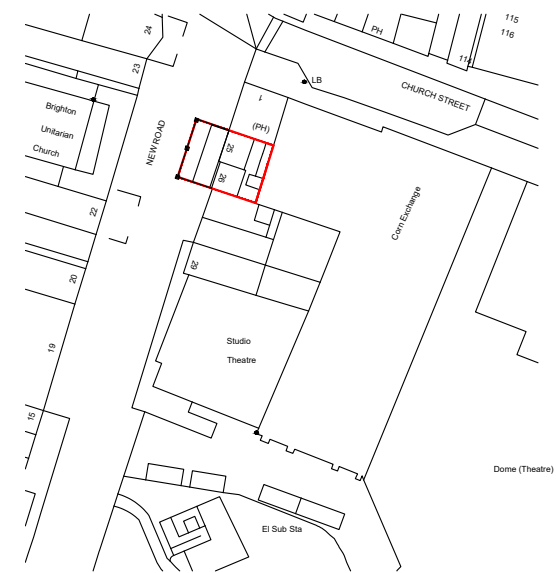

(c) Crown Copyright and Database Rights 2023 OS 100060020

LOCATION PLAN 1:1250

BLOCK PLAN 1:500

<b>Planning</b>			
Drawing Title: Location and Block Plan			
Project & Drawing Number: 23.25-26NR.P05			
Rev:	Scale:	Sheet size:	Date:
-	1:100	A3	Dec 23