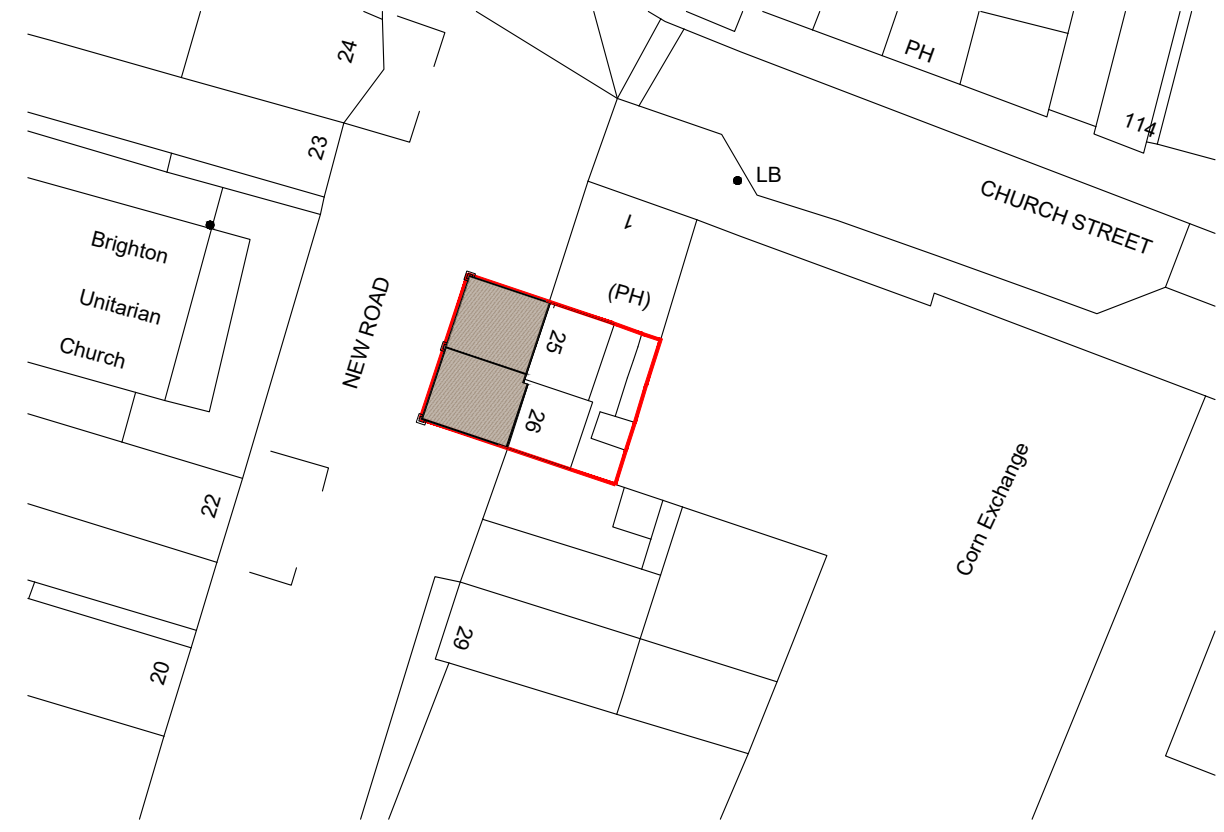

(c) Crown Copyright and Database Rights 2023 OS 100060020

LOCATION PLAN 1:1250

BLOCK PLAN 1:500

<b>Planning</b>			
Drawing Title: Location and Block Plan			
Project & Drawing Number: 23.25-26NR.P05			
Rev:	Scale:	Sheet size:	Date:
-	1:100	A3	Dec 23