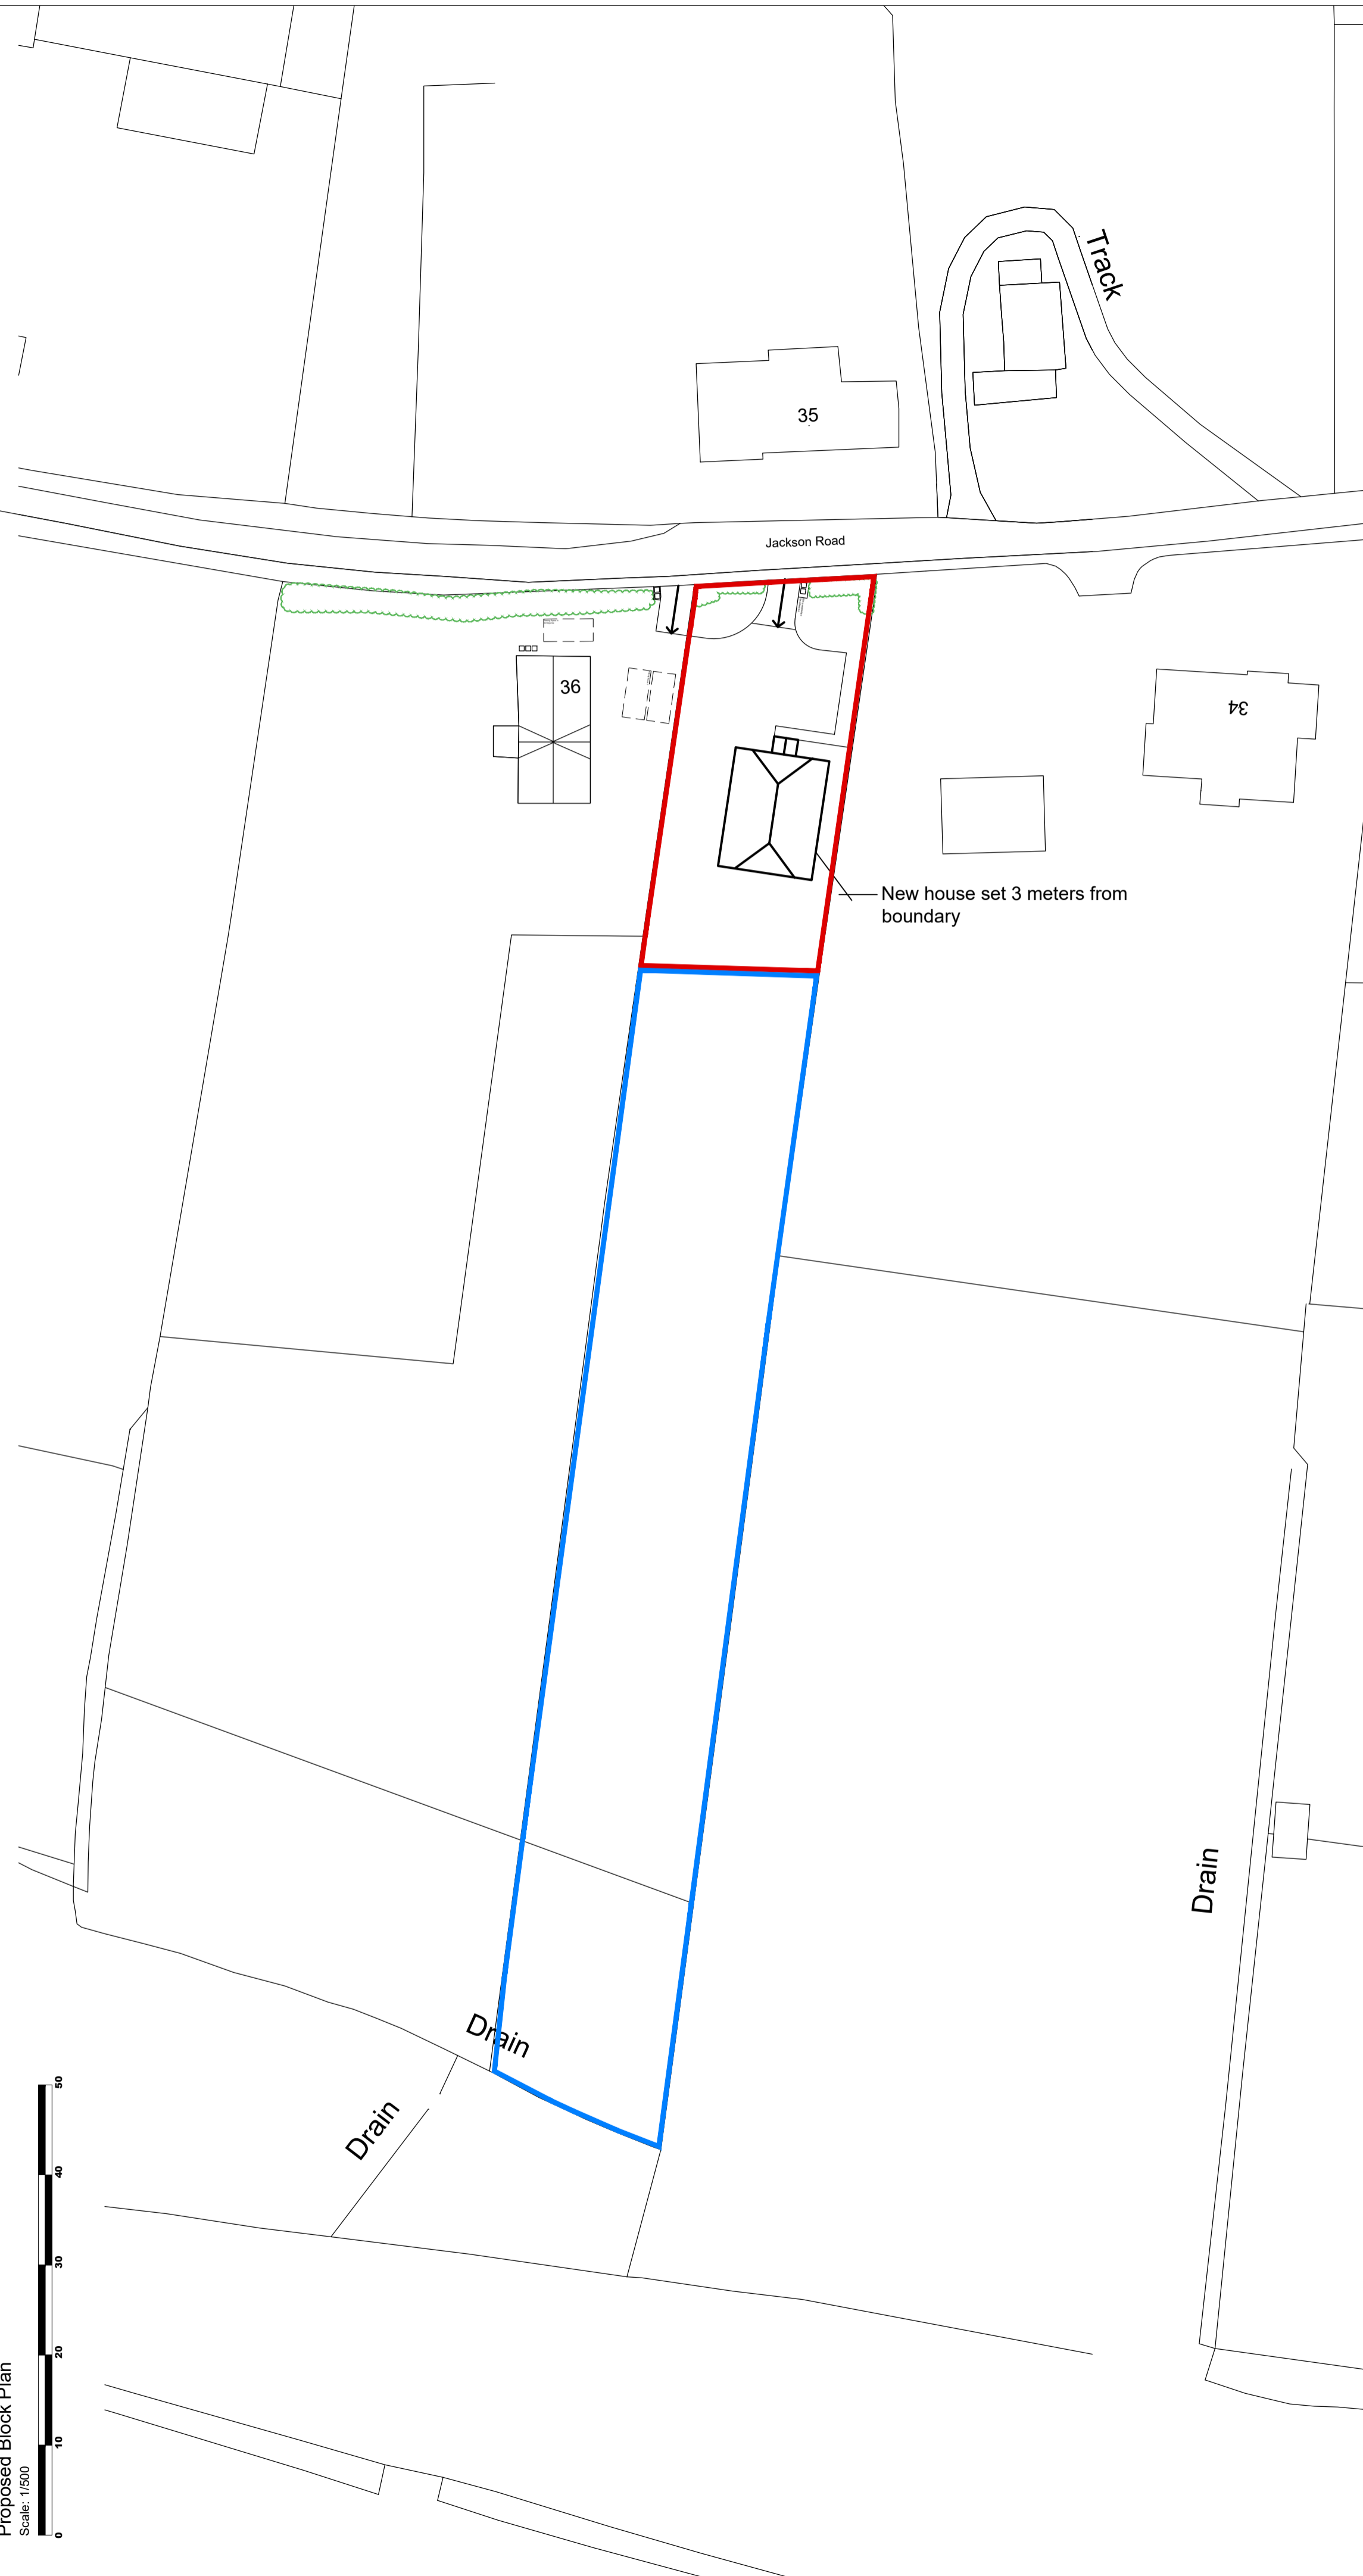

Revisions:

Dated	Description
26.02.24	Drawing updated
2	
3	

Land - 36 Jackson Road
Newbourne
Woodbridge
Suffolk
IP12 4NR

Client:
Mr & Mrs South

Site Location and Block Plans

Drawing no: 3109.23.13A
Date: February 2024
Scale: 1:500 & 1:1250

Ian Garrett
Building Design and
Surveying Consultants

Ian Garrett Building Design Limited
The Site,
4 Oakwood Mews
LOWESTOFT,
Suffolk,
NR32 2LS.
T: 01502-911821
E: ian@iangarrettdesign.co.uk
W: www.garrettdesign.co.uk
Company Reg no. 07140861