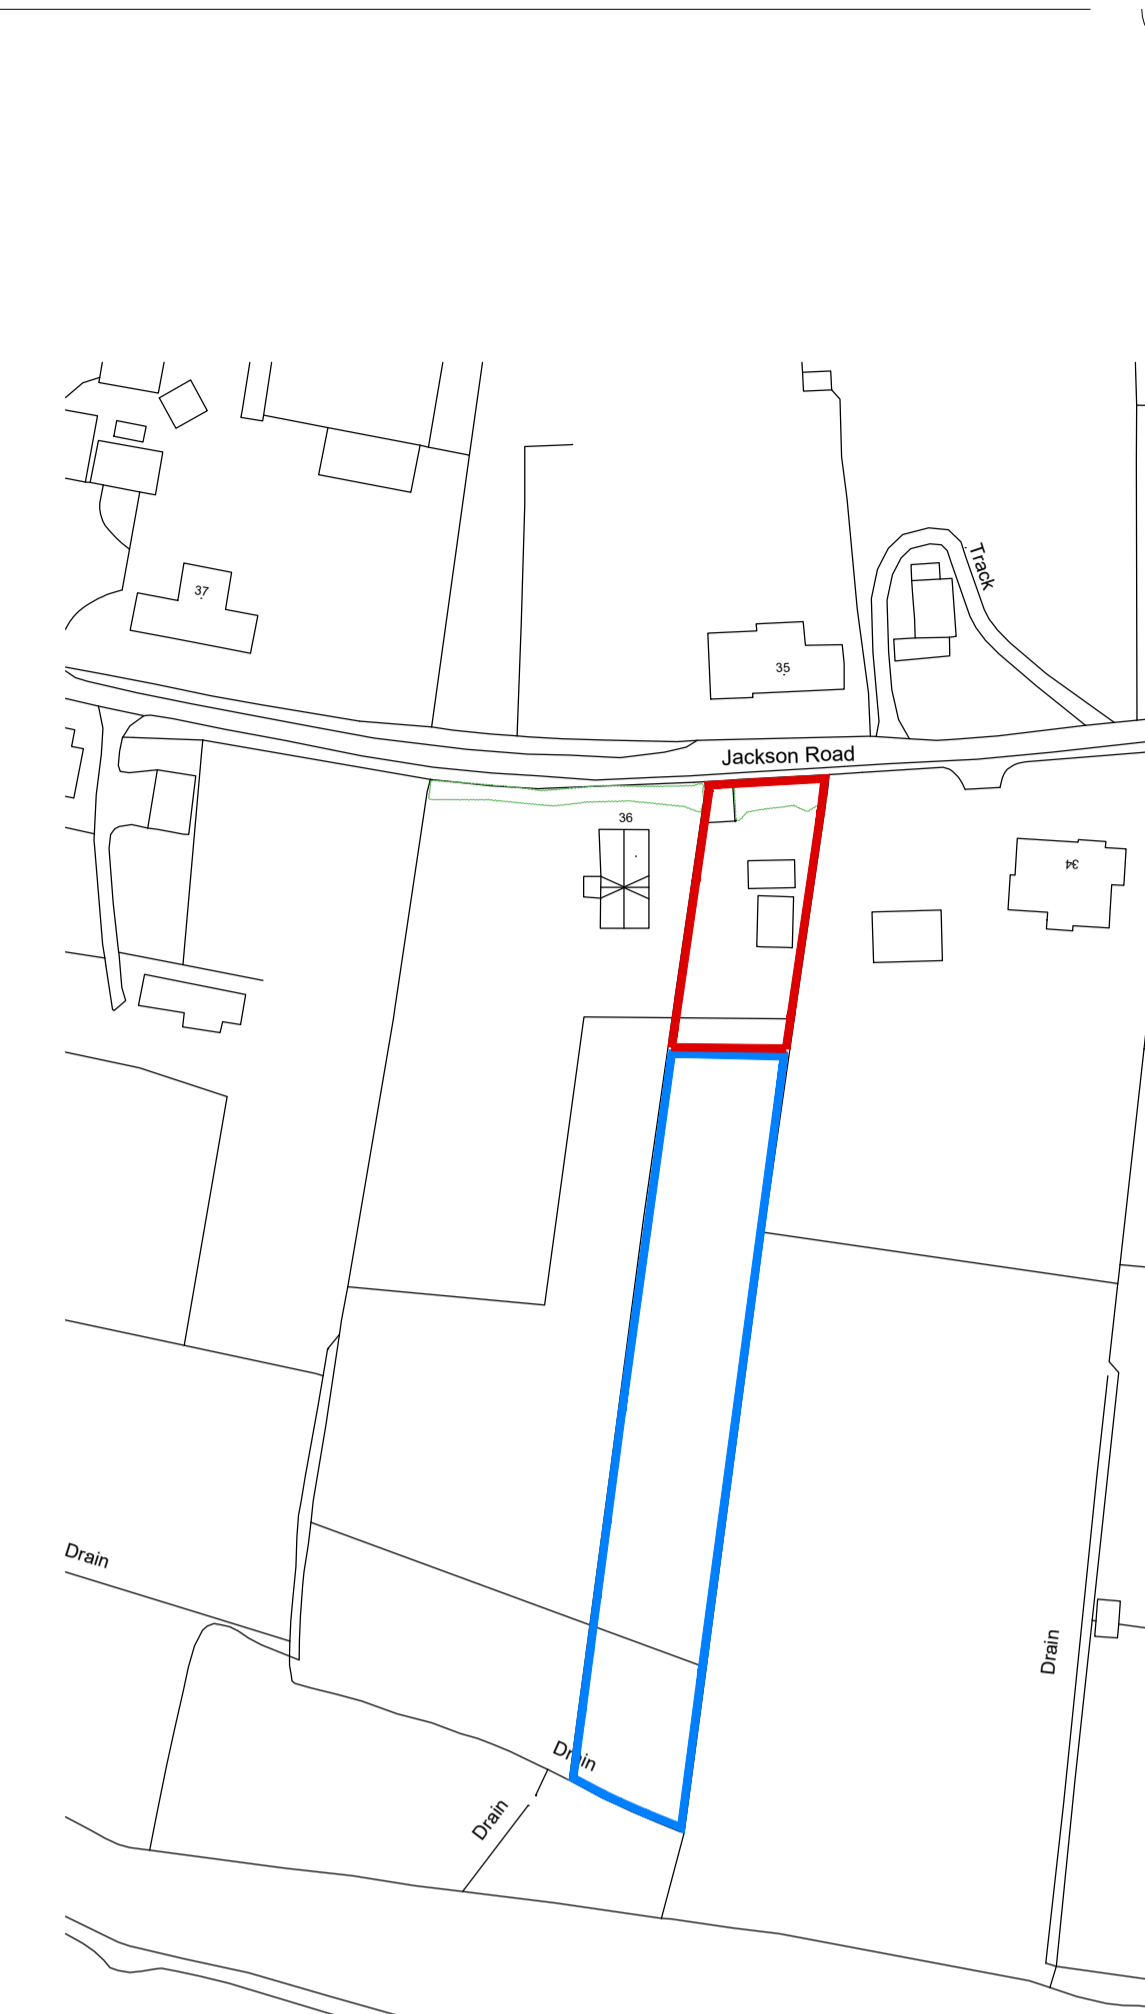

Revisions:

Dated	Description
26.02.24	Drawing updated
2	
3	

Land - 36 Jackson Road
Newbourne
Woodbridge
Suffolk
IP12 4NR

Client:
Mr & Mrs South

Site Location and Block Plans

Drawing no: 3109.23.13A
Date: February 2024
Scale: 1:500 & 1:1250

Ian Garrett
Building Design and
Surveying Consultants

Ian Garrett Building Design Limited
The Site,
4 Oakwood Mews
LOWESTOFT,
Suffolk,
NR32 2LS.
T: 01502-911821
E: ian@iangarrettdesign.co.uk
W: www.garrettdesign.co.uk
Company Reg no. 07140861