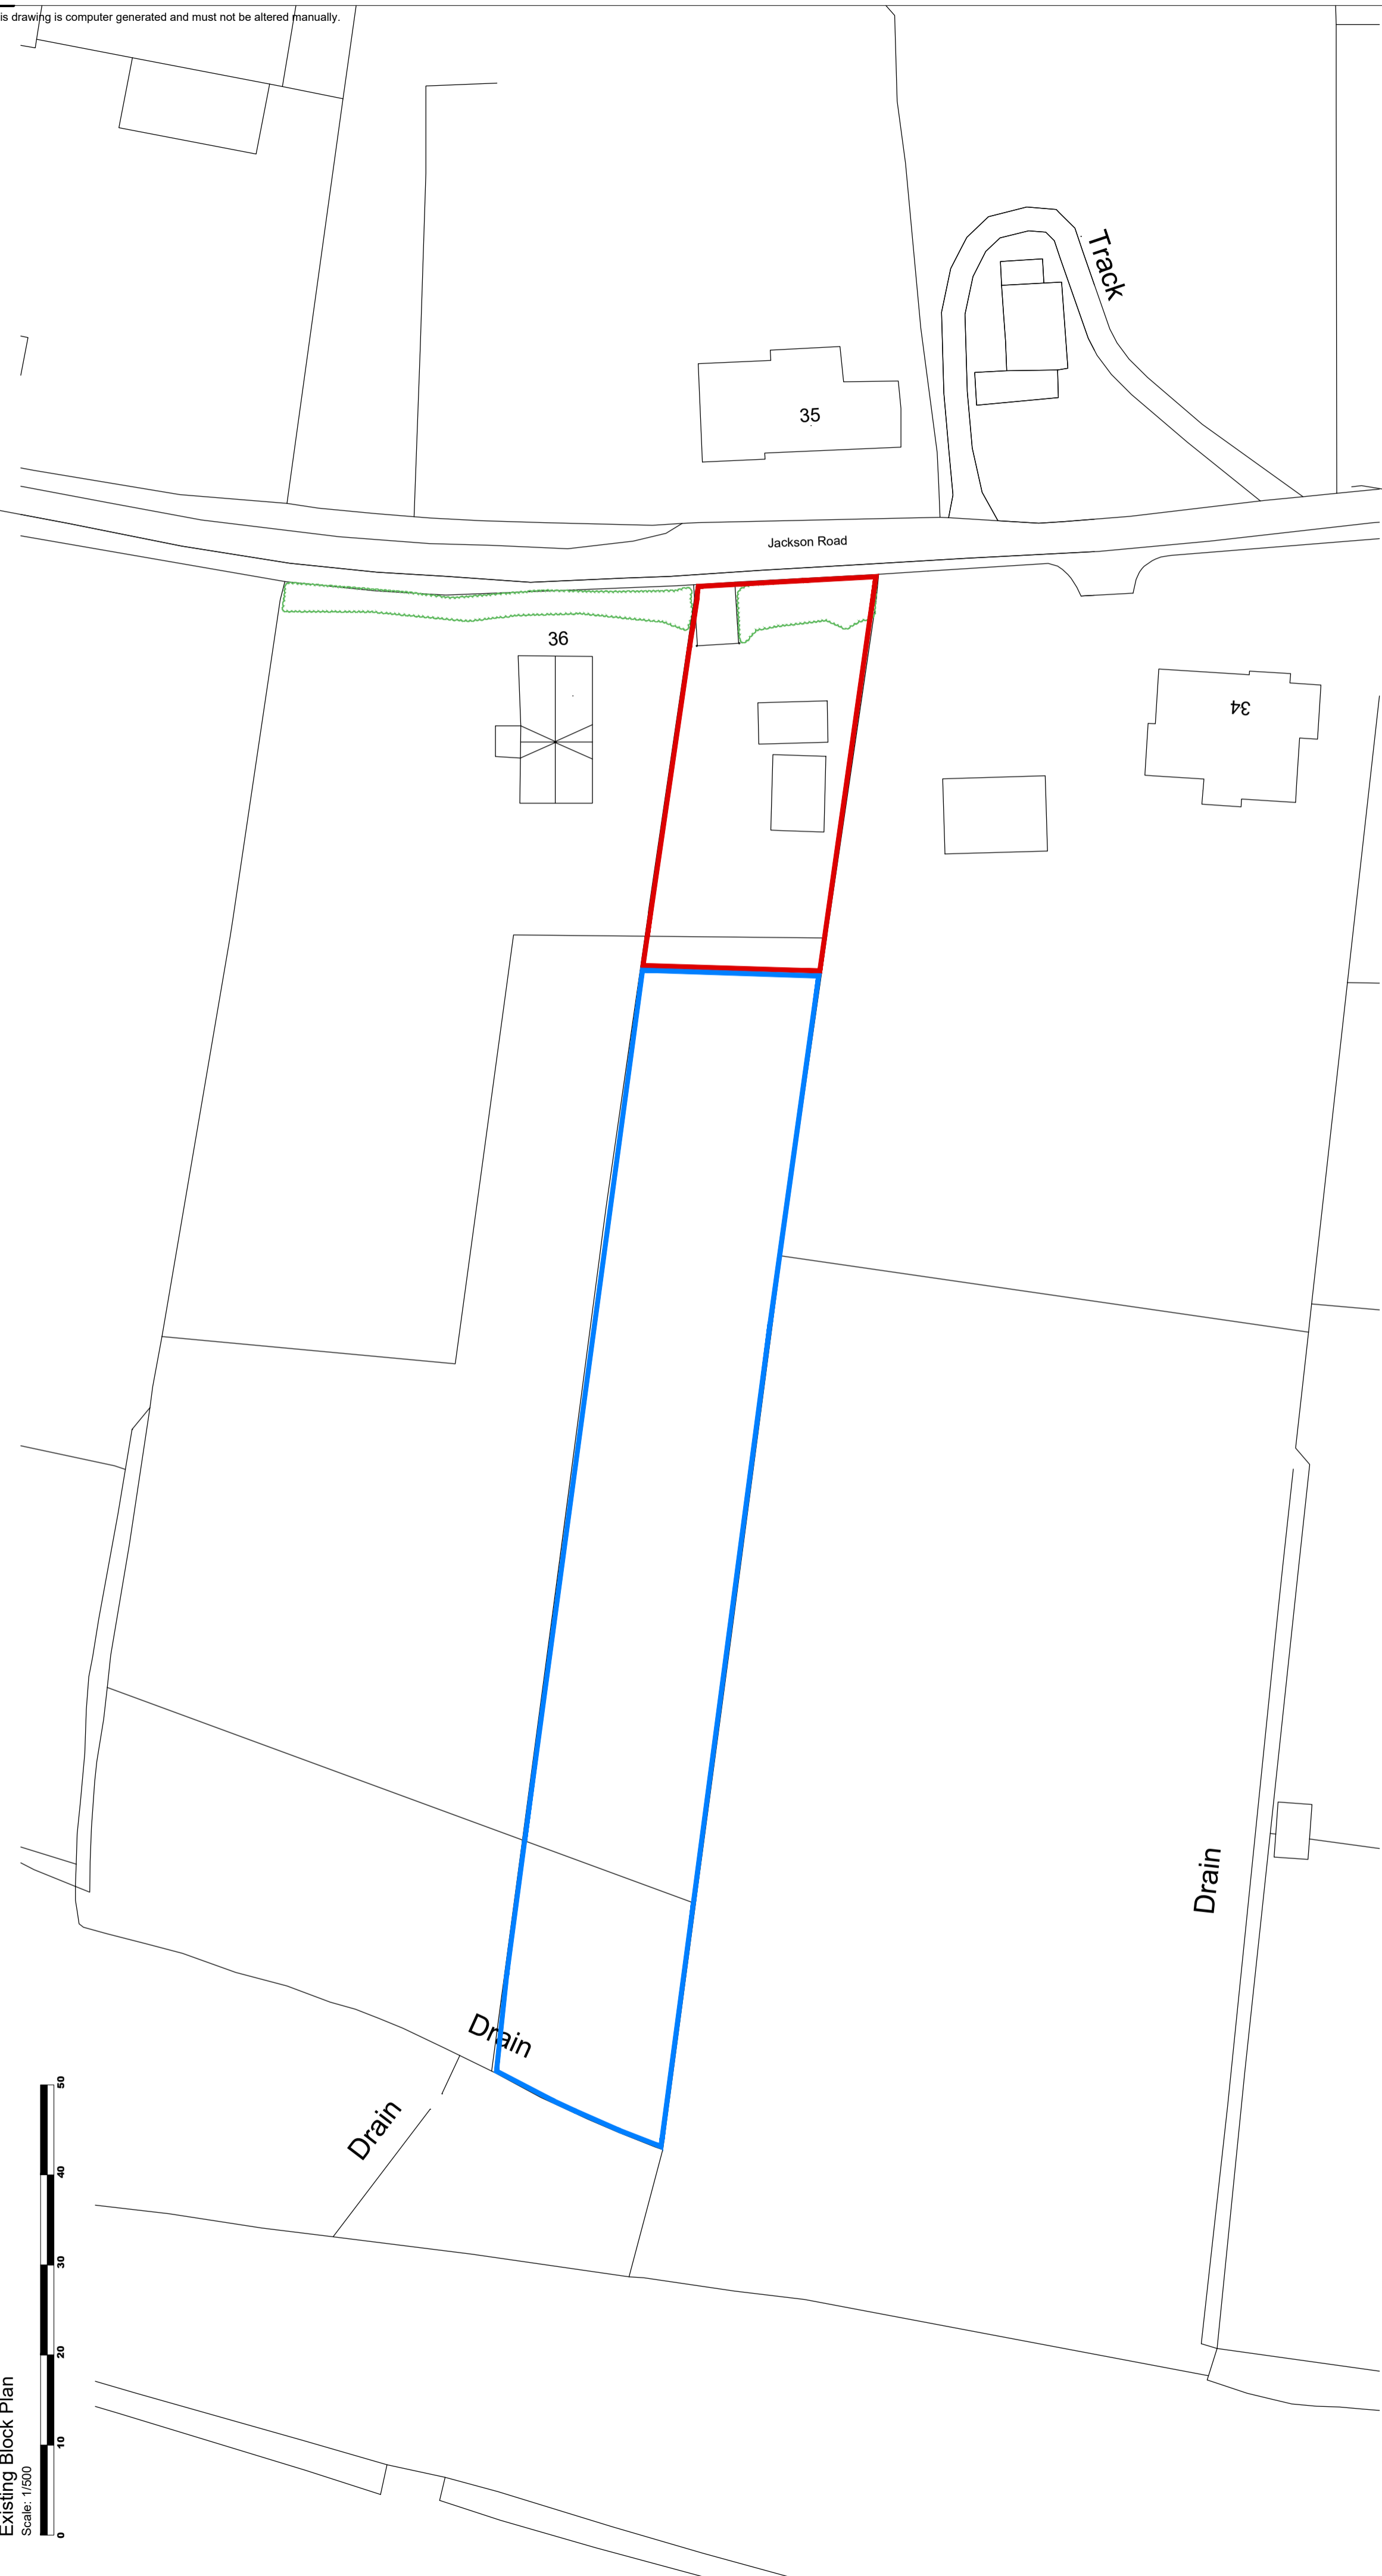

Revisions:

Dated	Description
26.02.24	Drawing updated
2	
3	

Land - 36 Jackson Road
Newbourne
Woodbridge
Suffolk
IP12 4NR

Client:
Mr & Mrs South

Site Location and Block Plans

Drawing no: 3109.23.13A
Date: February 2024
Scale: 1:500 & 1:1250

Ian Garrett
Building Design and
Surveying Consultants

Ian Garrett Building Design Limited
The Site,
4 Oakwood Mews
LOWESTOFT,
Suffolk,
NR32 2LS.
T: 01502-911821
E: ian@iangarrettdesign.co.uk
W: www.garrettdesign.co.uk
Company Reg no. 07140861