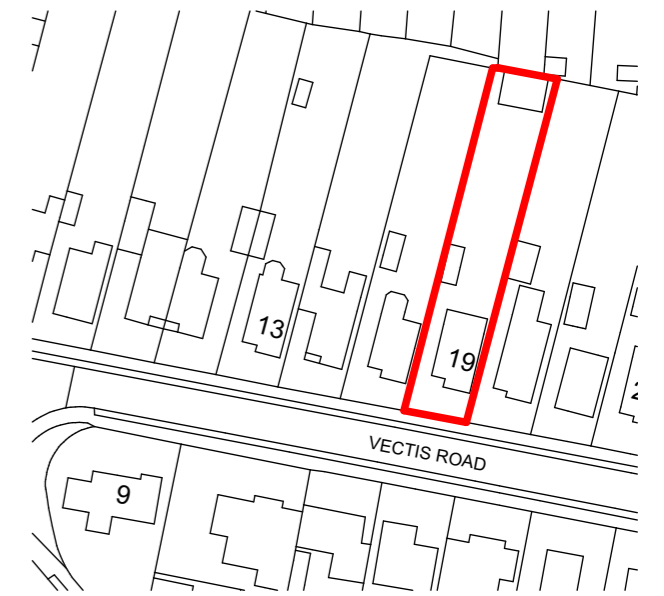

Block Plan 1:200

1:500

Scale 1:1250

Ordnance Survey, (c) Crown Copyright 2024. All rights reserved. Licence number 100022432

PLANNING APPROVAL

Revision	Description	Date	Drawn
P1	Planning Submission	10.01.24	MK

Designer :

Project :
19 Vectis Road, Gosport, PO12 2QD
 Proposed alterations

Drawing :
Site Plan

Date : Jan 2024	Scale : 1:200, 1:1250, 1:500 @ A1
Drawing No. : 17 / 001 / 101	Revision: PLANNING P1