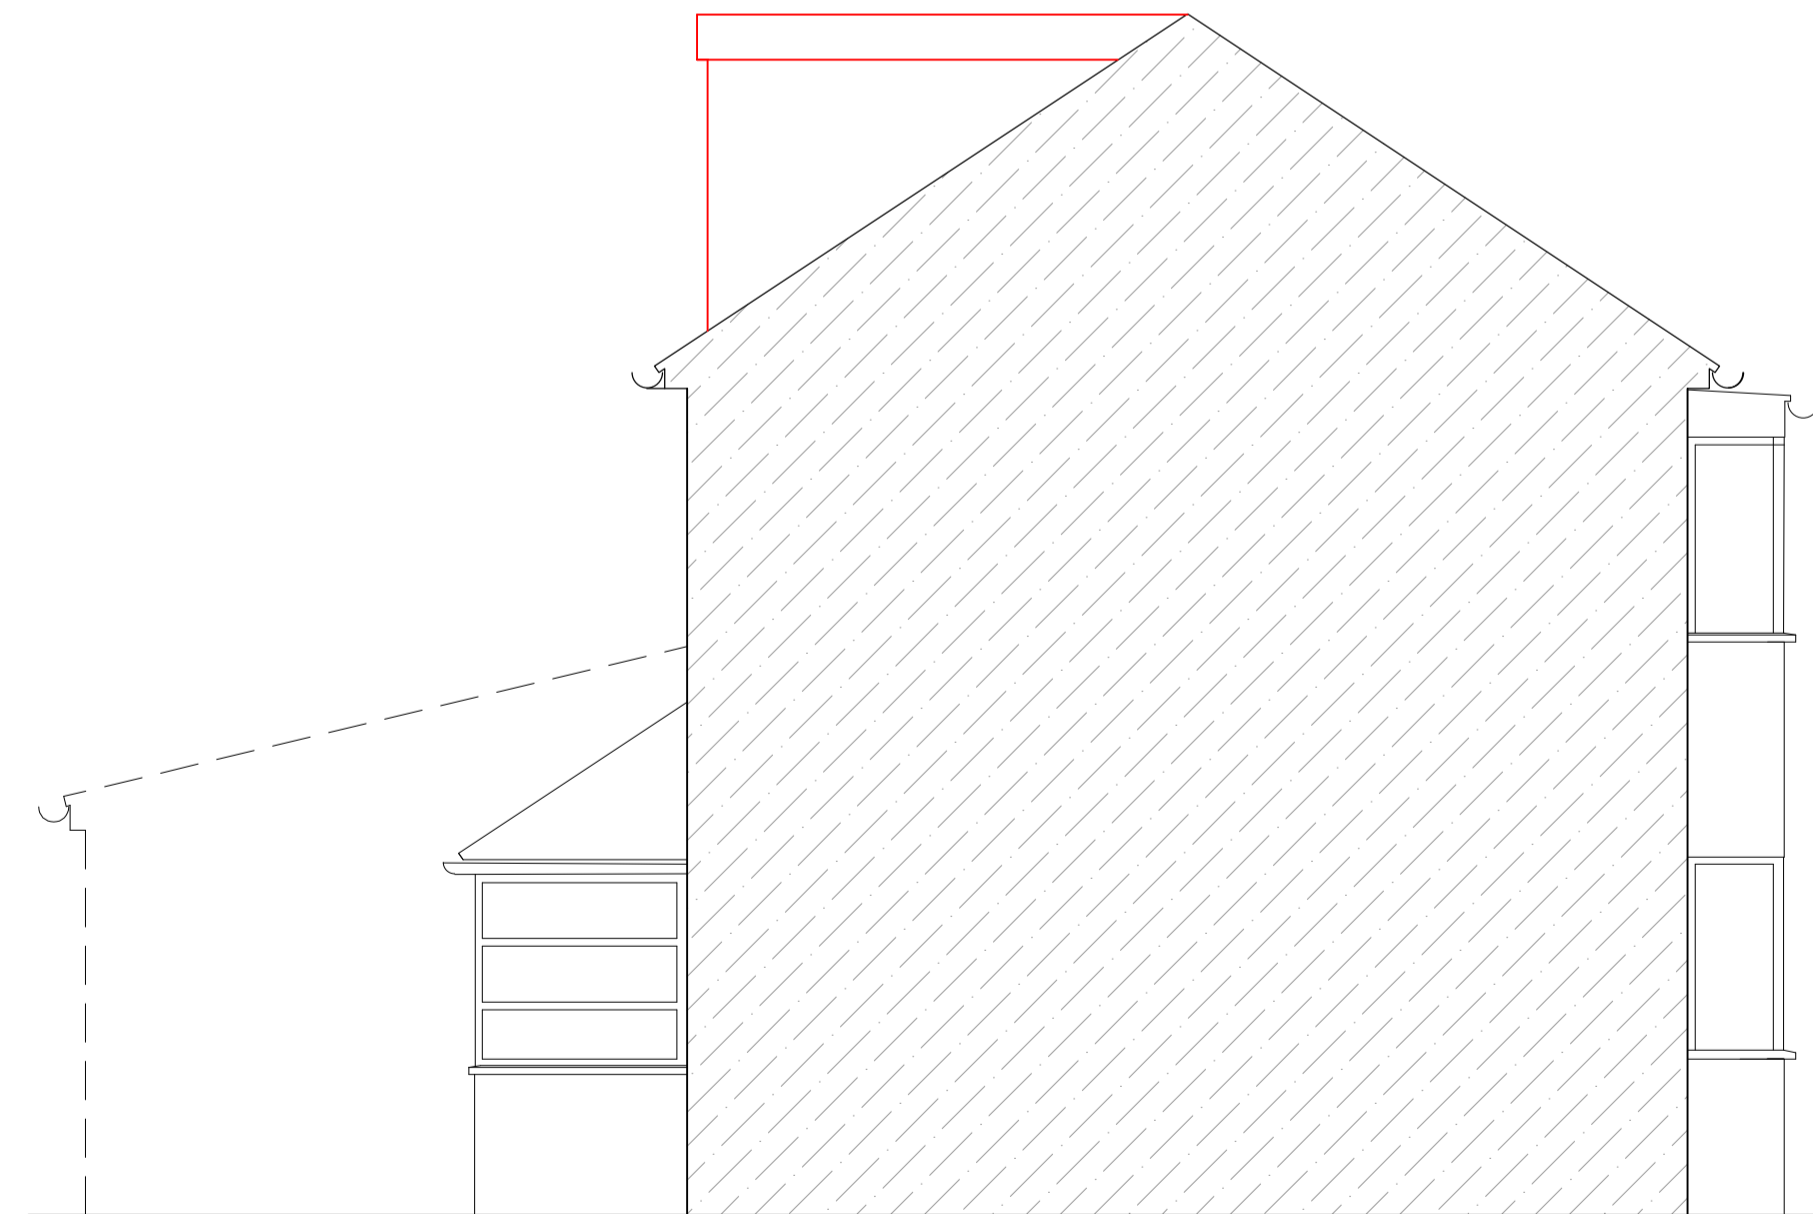

Proposed Front Elevation

Proposed Side Elevation

Proposed Rear Elevation

Proposed Side Elevation

project
 18 Crescent Park
 Stockport
 SK4 2HS

scale
 1:50@A1
 1:100@A3
 drawn by
 klh
 drawing number
 KH846-202

revision	description	date
-	-	04.03.2024

Proposed Elevations

kieranhibbsarchitecture
 27 Pioneer Road
 Macclesfield
 SK11 7ZB

kieranhibbs@gmail.com
 Mobile: 07584049322