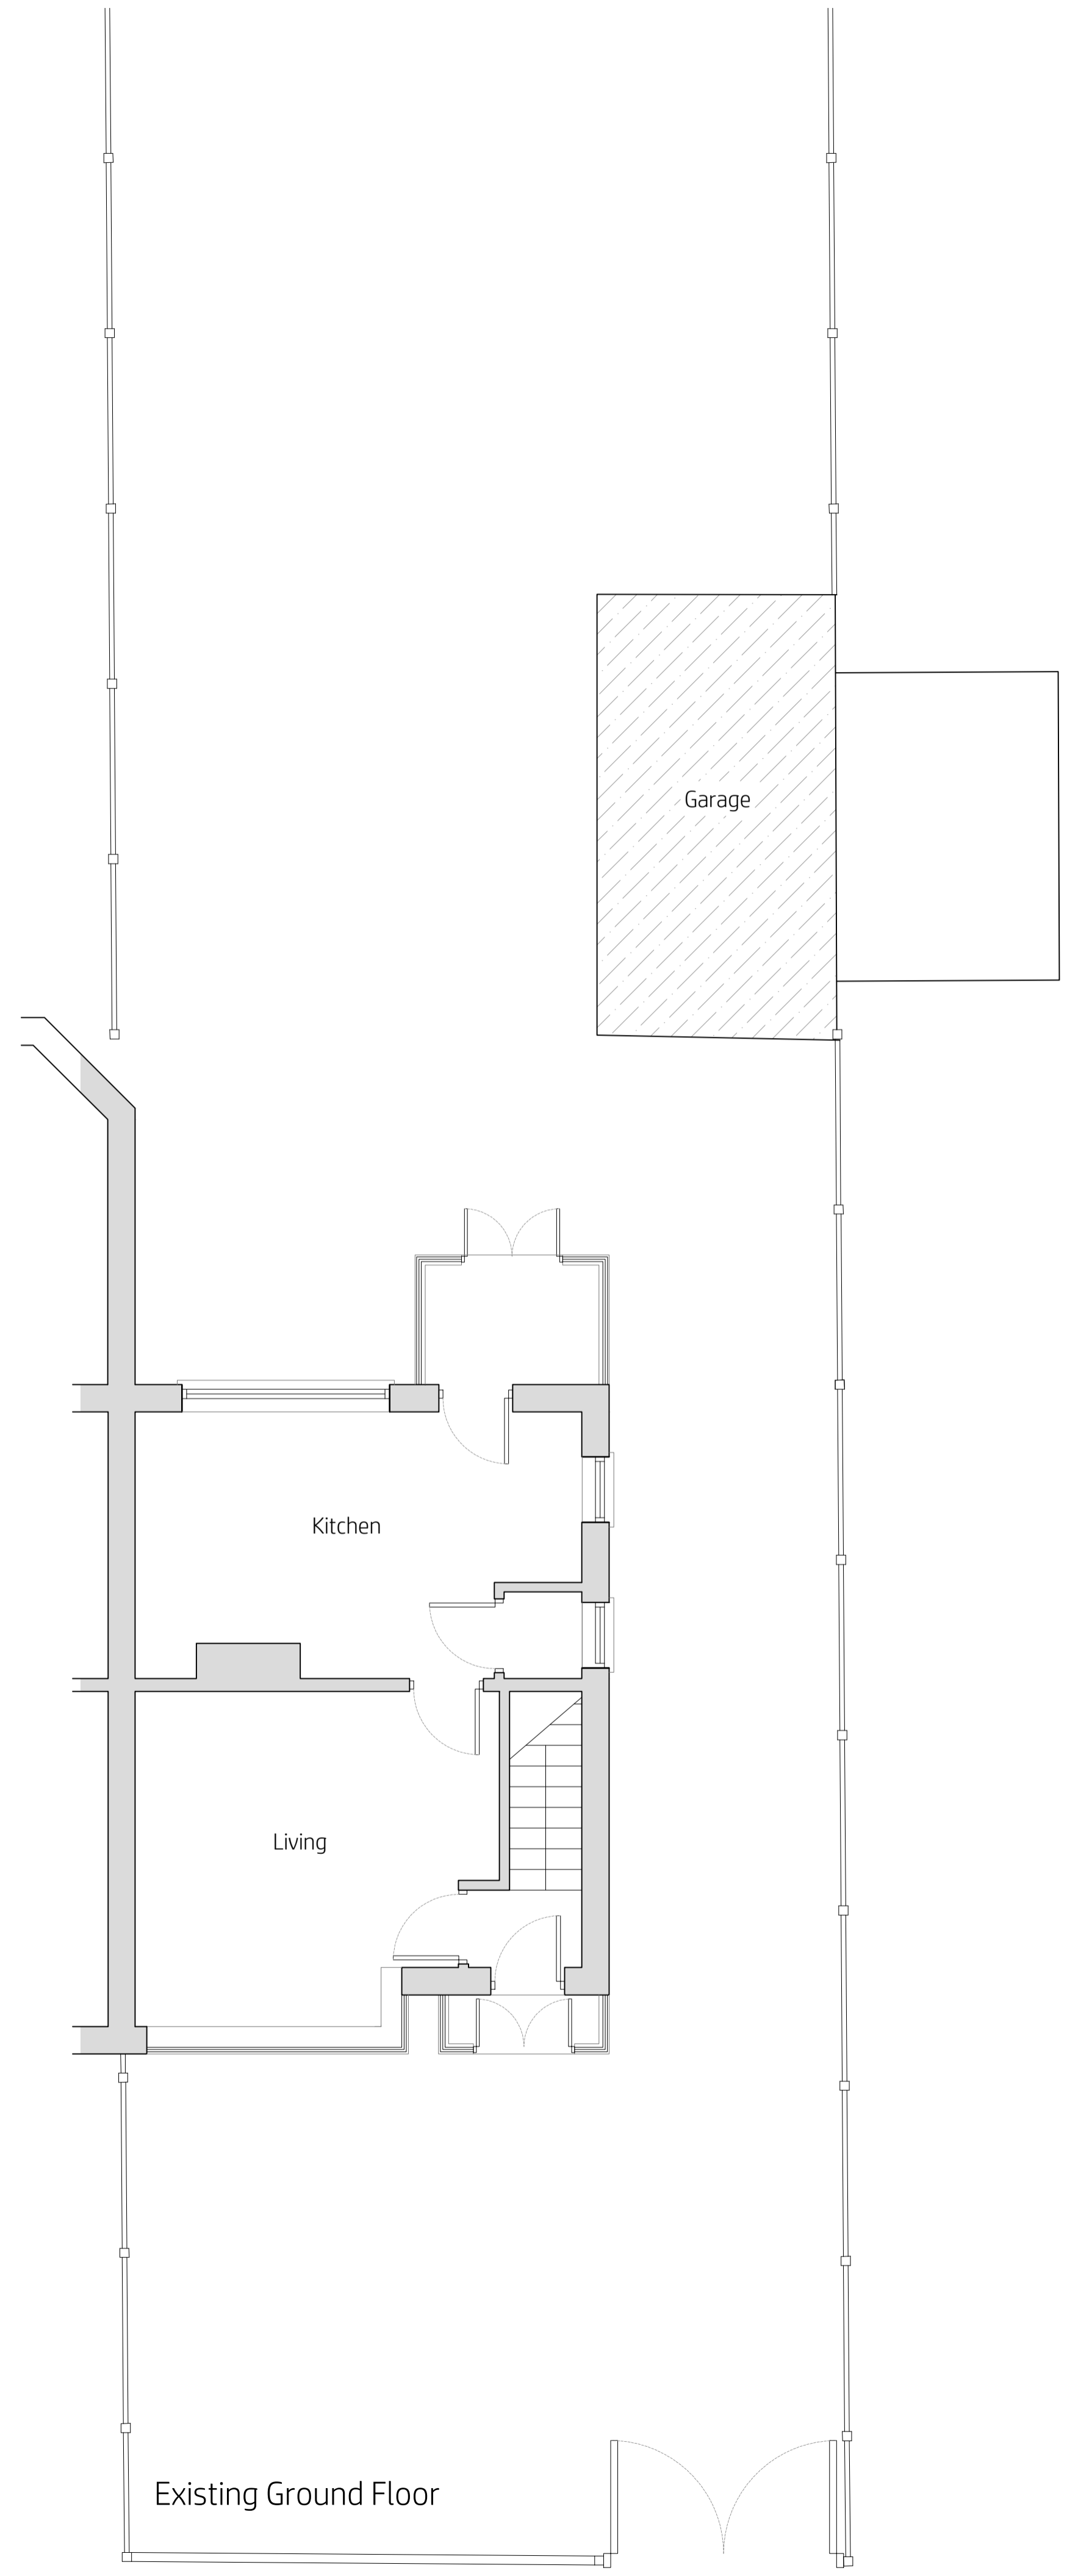

Scale 1:50
0 1 2 3 4 5

Existing Ground Floor

Existing First Floor

project
18 Crescent Park
Stockport
SK4 2HS

scale
1:50@A1
1:100@A3

drawn by
klh

drawing number
KH846-001

revision	description	date