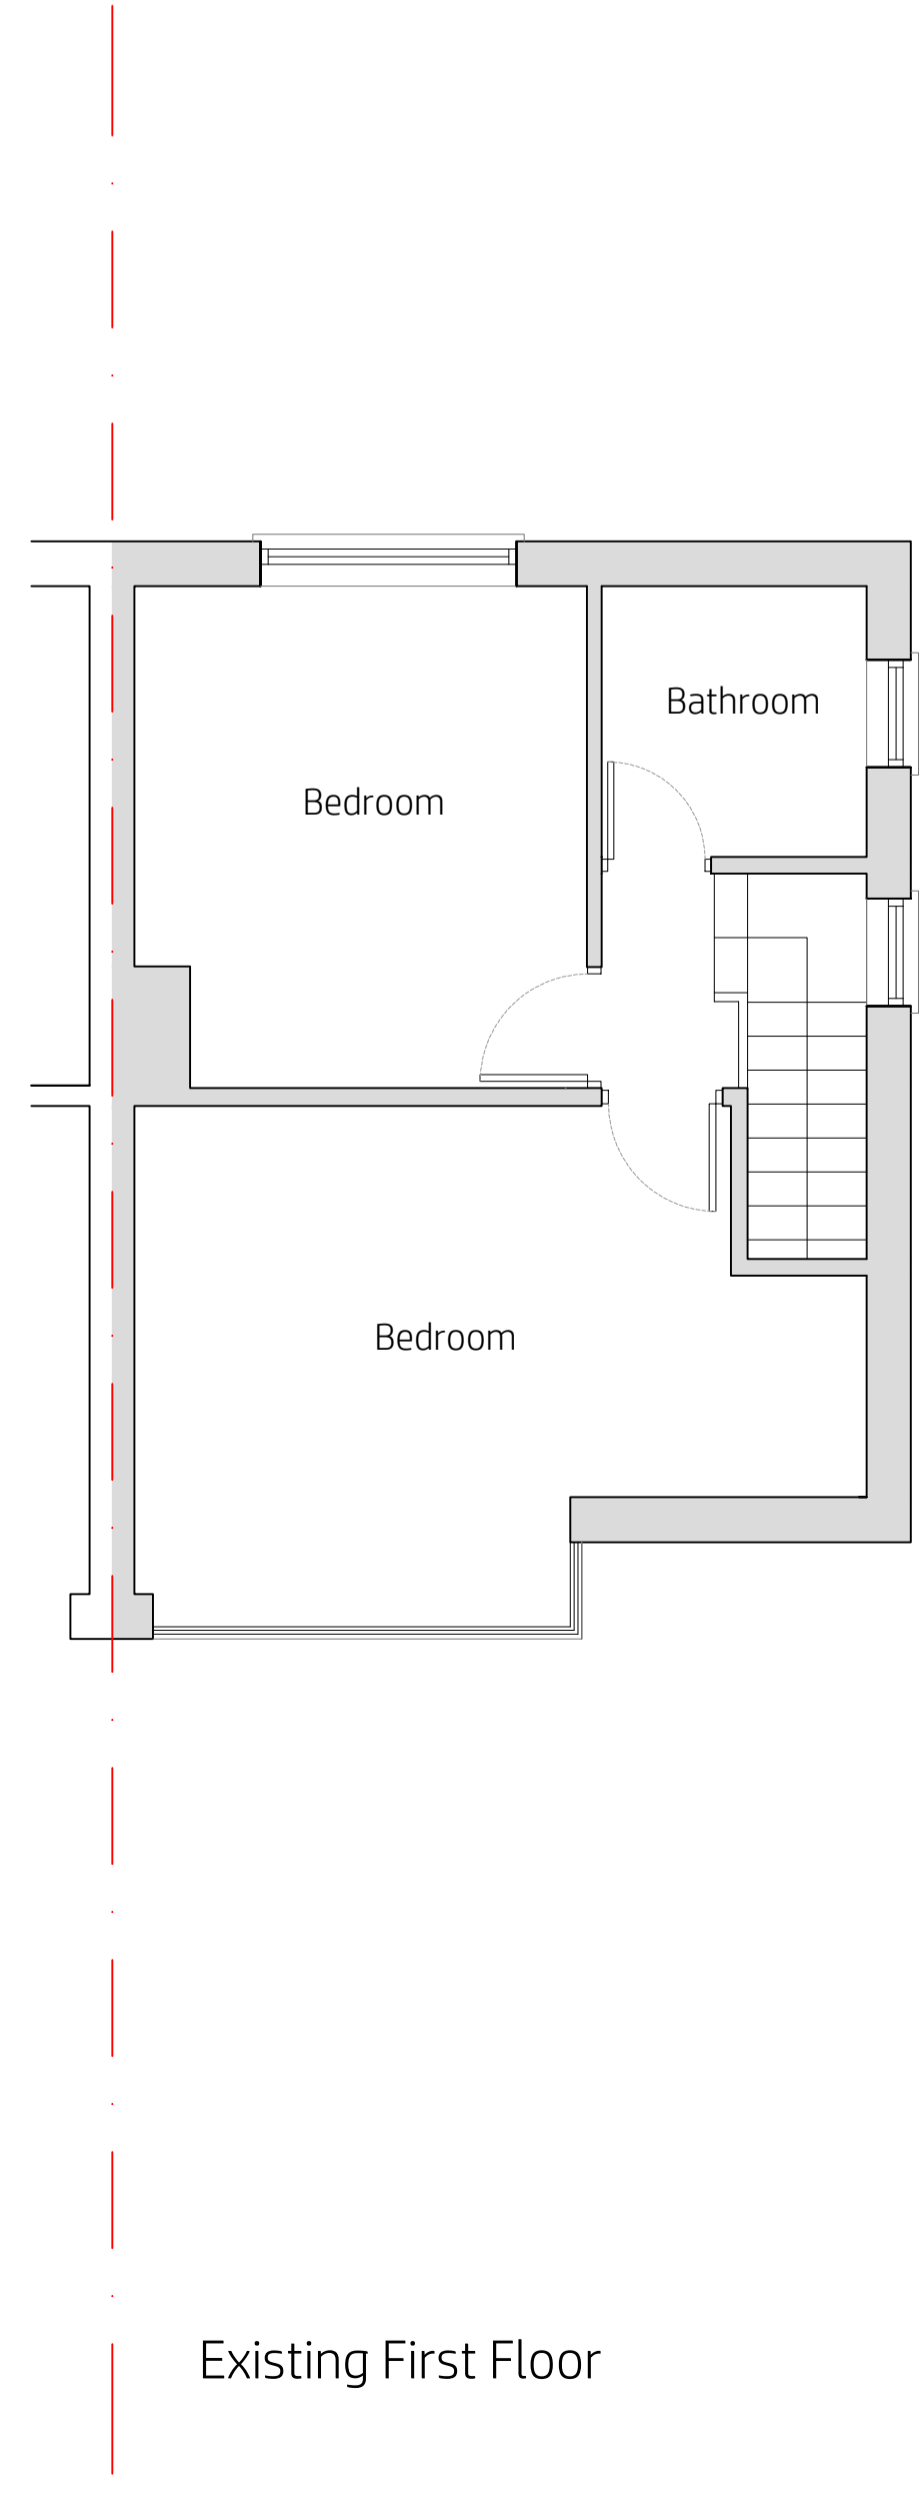

Scale 1:50
0 1 2 3 4 5

Existing Ground Floor

Existing First Floor

project
18 Crescent Park
Stockport
SK4 2HS

scale
1:50@A1
1:100@A3

drawn by
klh

drawing number
KH846-001

revision	description	date