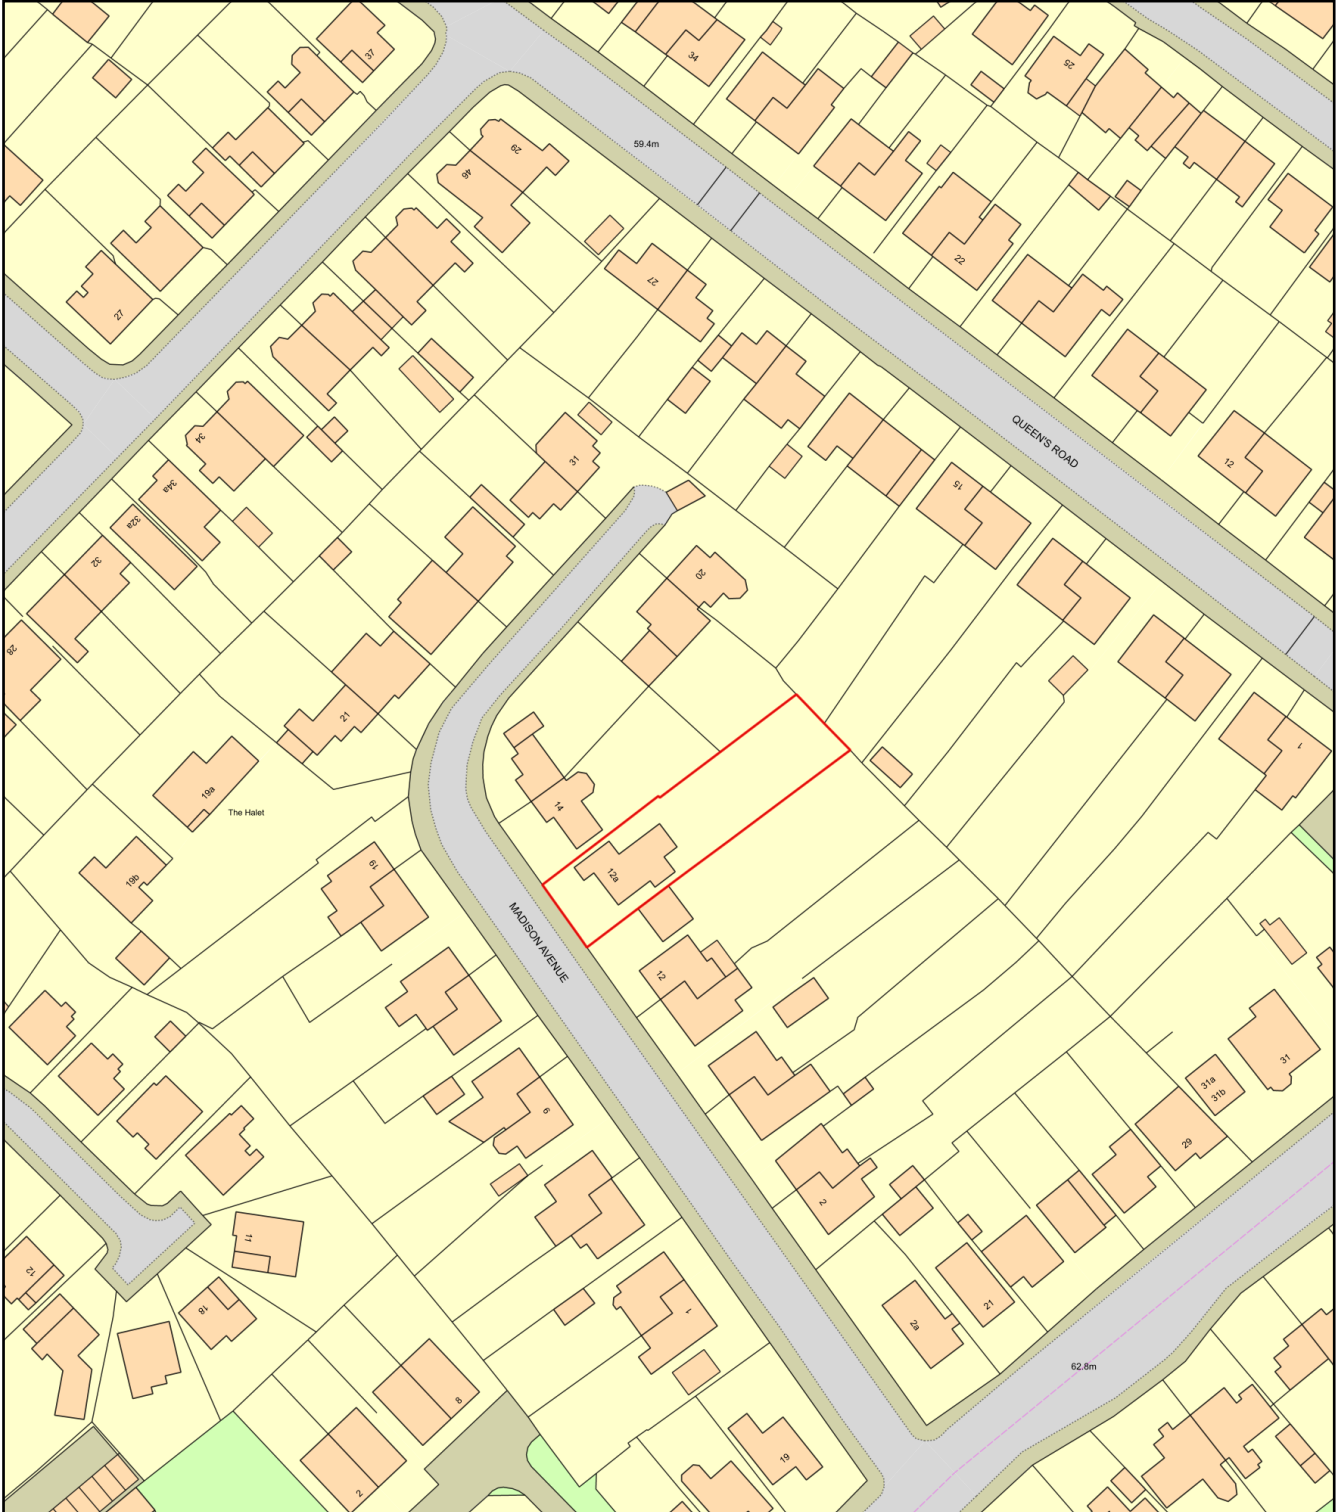

# LOCATION PLAN

Plan Produced for: Colin & Maureen Buckley

Date Produced: 13 Nov 2023

Plan Reference Number: TQRQM23317212906071

Scale: 1:1250 @ A4