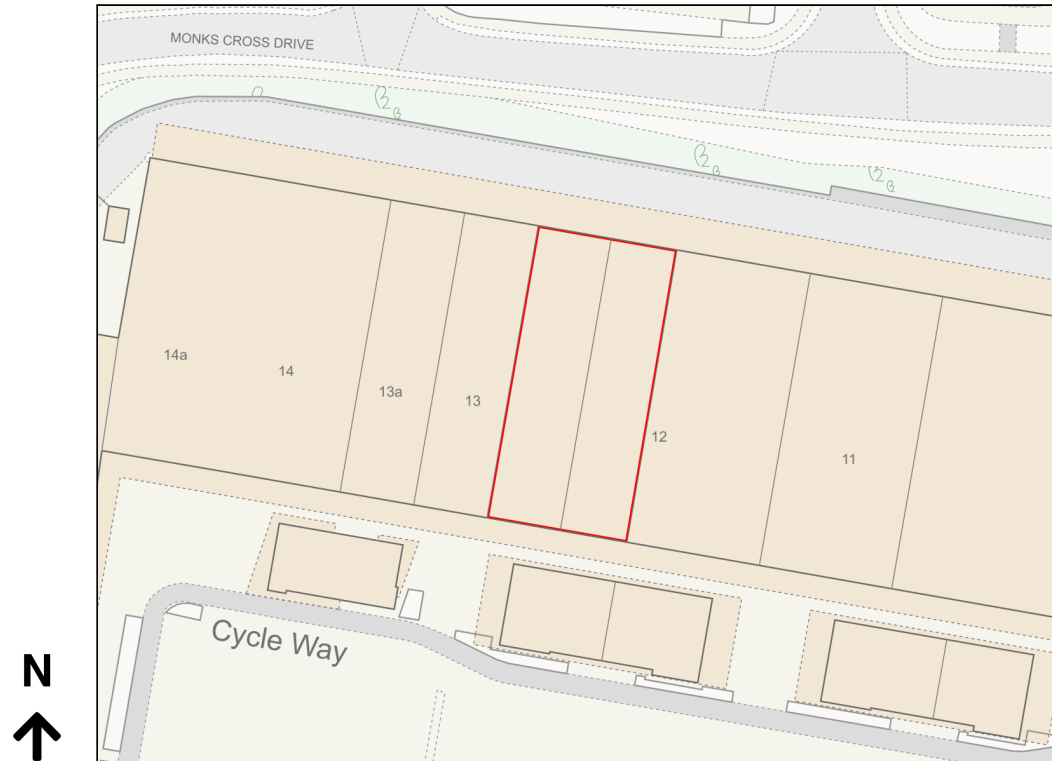

# Location Plan

Site Address: Monks Cross Shopping Park Trust, Monks Cross Shopping Park, Monks Cross Drive, Huntington, York, YO32 9GX

Date Produced: 09-Feb-2024

Scale: 1:1250 @A4

Planning Portal Reference: PP-12707853v1