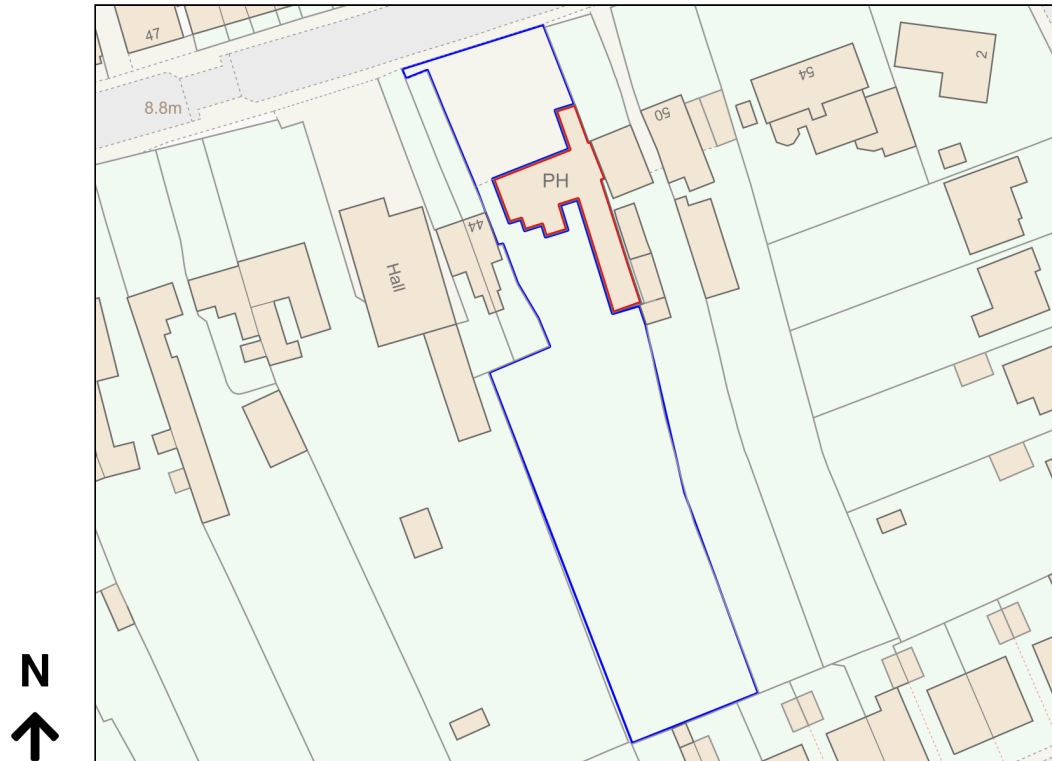

# Location Plan

Site Address: Ebor Hotel, 46, Main Street, Bishopthorpe, York, YO23 2RB

Date Produced: 13-Feb-2024

Scale: 1:1250 @A4

Planning Portal Reference: PP-12802945v1