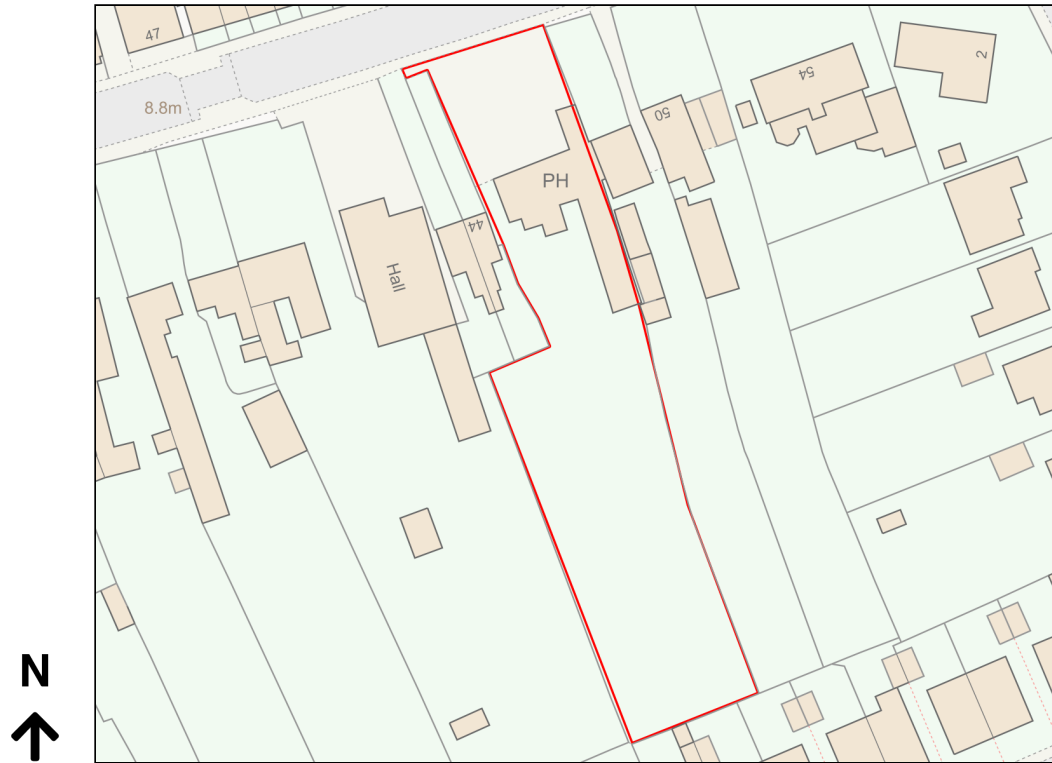

Location Plan

Site Address: Ebor Hotel, 46, Main Street, Bishopthorpe, York, YO23 2RB

Date Produced: 29-Feb-2024

Scale: 1:1250 @A4

Planning Portal Reference: PP-12802945v2