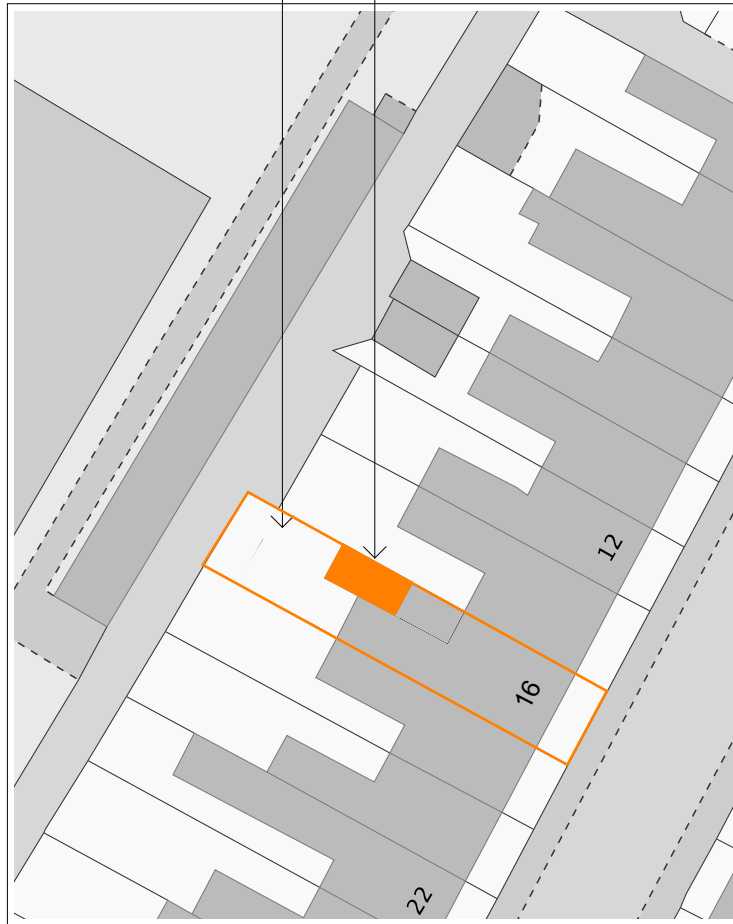

SITE LOCATION
No 16 Sycamore Terrace

PROPOSED EXTENSION

Do not scale off this drawing. If in doubt ask
Scale correct when printed at A4

Suite S8, The Catalyst,
University of York,
East Campus
Baird Lane, Heslington,
York YO10 5GA
T: 01904 623034
E: post@ppy.co.uk

16 Sycamore Terrace York
Proposed extension
Block Plan

SCALE 1:500
DATE Feb '24
DRAWN MDD

REV

3861/00
All Drawings Copyright of PPIY Limited