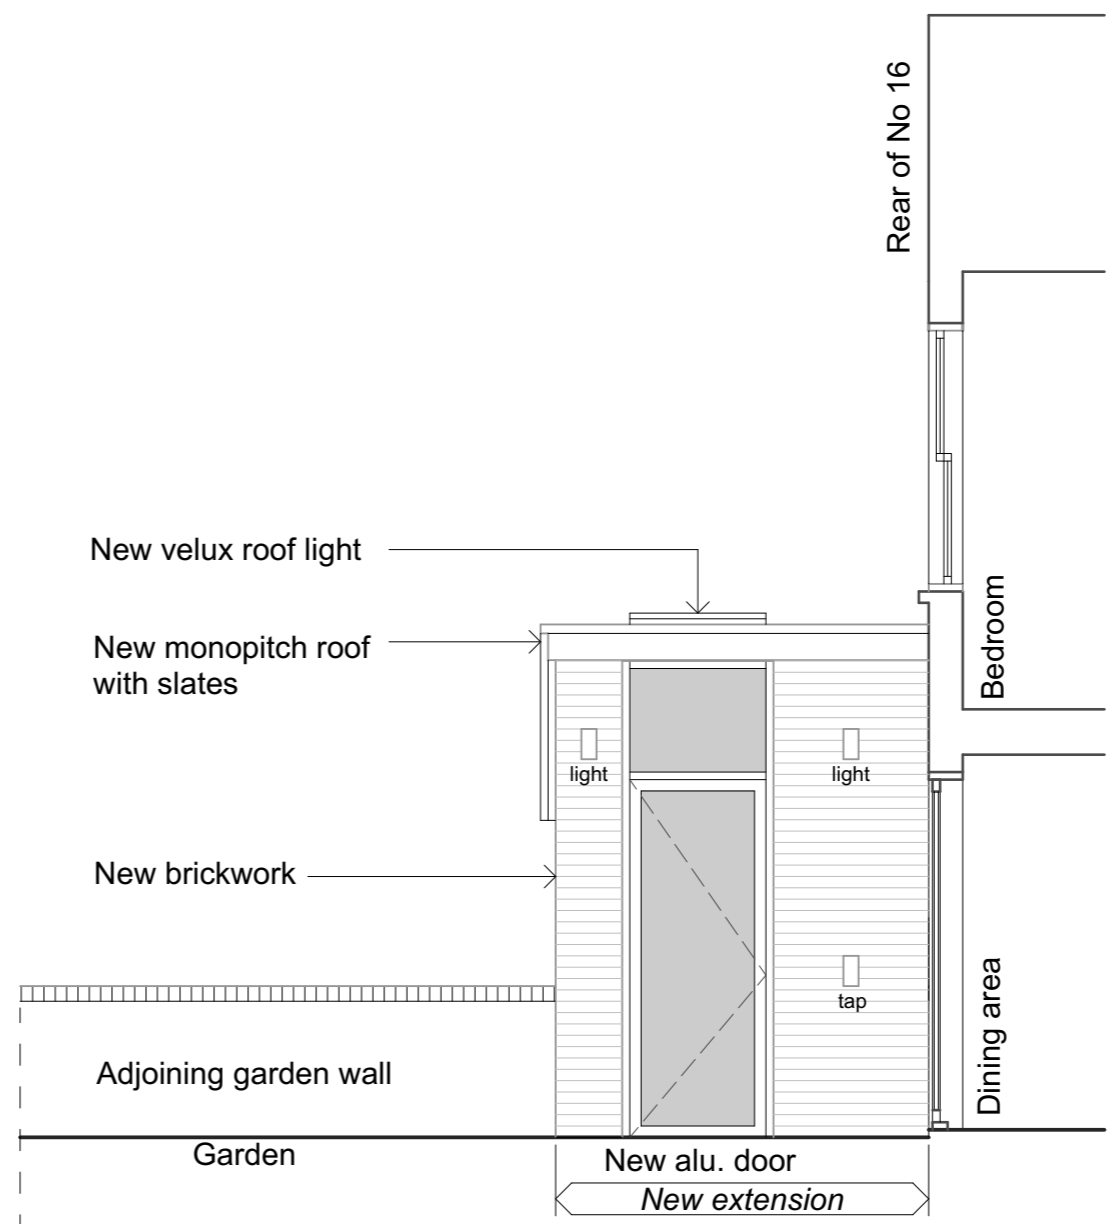

**No 16 - Rear elevation - As Proposed**

**South West side - elevation - As Proposed**

**OPTION 1**

Suite S8, The Catalyst,  
University of York, East Campus  
Baird Lane, Heslington,  
York YO10 5GA

T: 01904 623034  
E: post@ppiy.co.uk

Do not scale off this drawing. If in doubt ask.  
Scale correct when drawing printed at A3

**16 Sycamore Terrace York**  
**Proposed extension**  
**Option 1 - Proposed elevations**

SCALE 1:50  
DATE Jan 2024  
DRAWN MDD