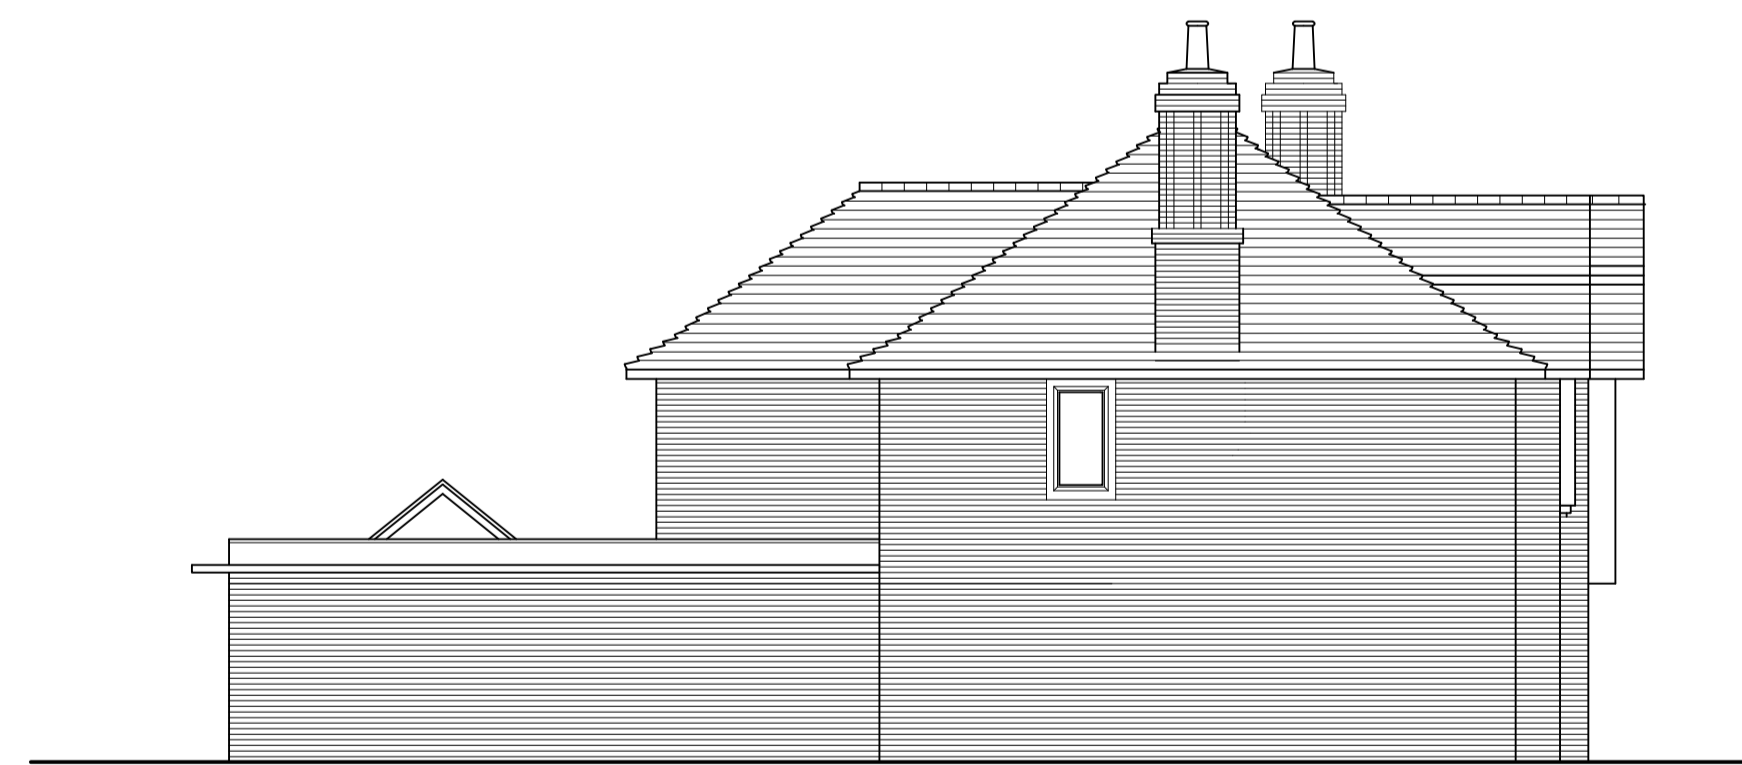

SOUTH EAST ELEVATION

NORTH WEST ELEVATION

NORTH EAST ELEVATION

SOUTH WEST ELEVATION

RIBA #

Brierley Groom LLP
Registered England
Partnership No. OC344478
VAT No. 973 9541 73

Founded by John Carr circa 1750

2 Holly Tree House, Harwood Road
Northminster Business Park, York, YO26 6QU
T. 01904 794794
e. mail@brierleygroom.co.uk
website. www.brierleygroom.com

client	
MR & MRS SMITH	
project	
MOOR LANE BISHOPTHORPE YO23 2UF	
drawing	
Elevations	
date	SEPT 2023
status	PLANNING
scale	1:100 @ A1
revision	
number	S140.01.12