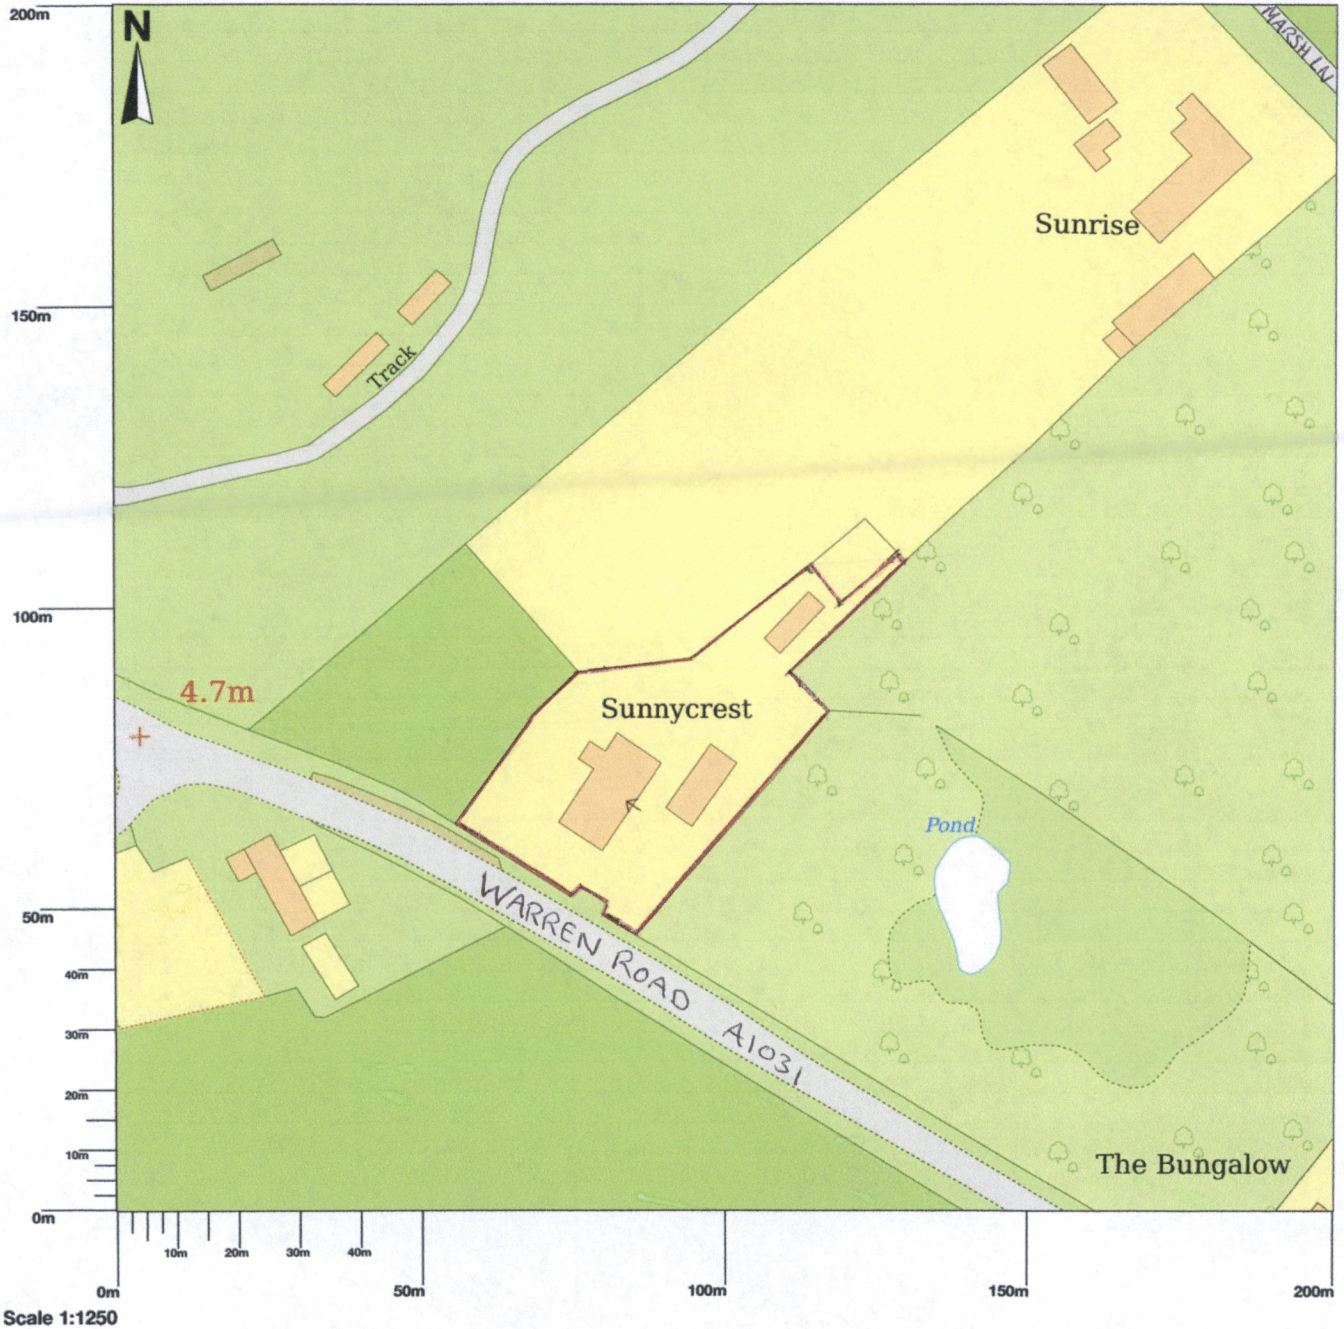

**UK
Planning
Maps**

LOCATION PLAN

N / 1 5 5 / 0 2 4 5 / 2 4

Sunnycrest, Warren Road, Saltfleet, Louth, LN11 7RU

© Crown copyright and database rights 2024 OS 100054135. Map area bounded by: 544797,394405 544997,394605. Produced on 04 February 2024 from the OS National Geographic Database. Supplied by UKPlanningMaps.com. Unique plan reference: p4e/uk/1054350/1420533

N / 1 5 5 / 0 2 4 5 / 2 4