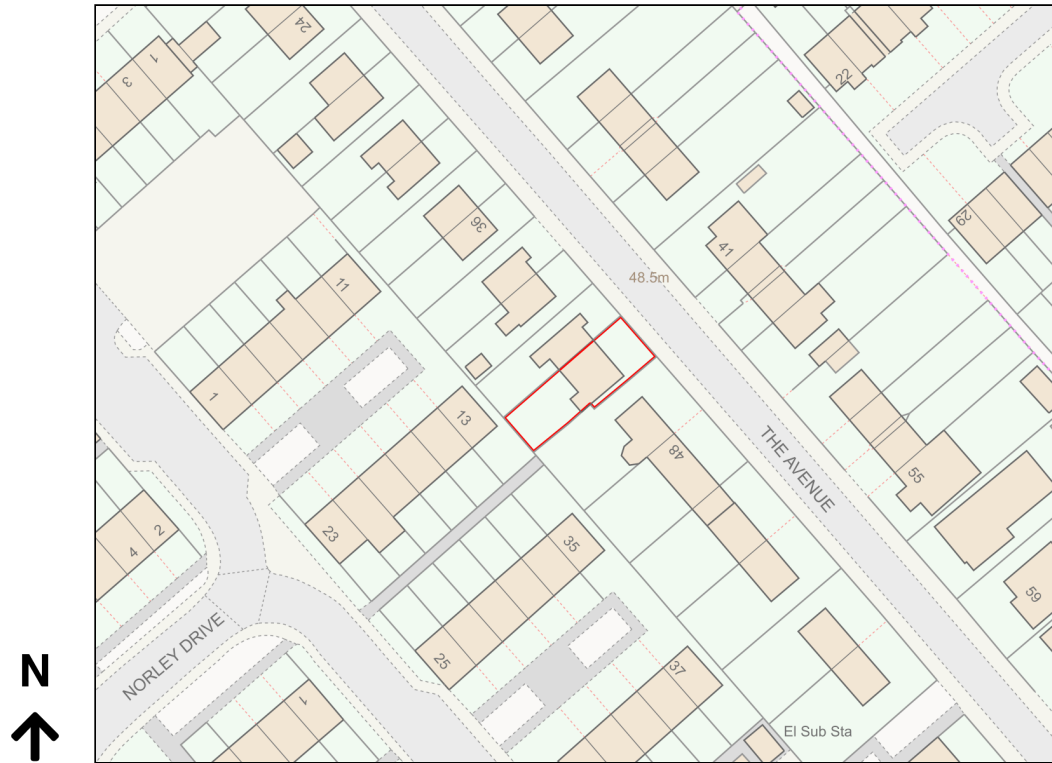

Location Plan

Site Address: 44, The Avenue, Ecclestone, WA10 5NP

Date Produced: 01-Mar-2024

Scale: 1:1250 @A4

Planning Portal Reference: PP-12846047v1