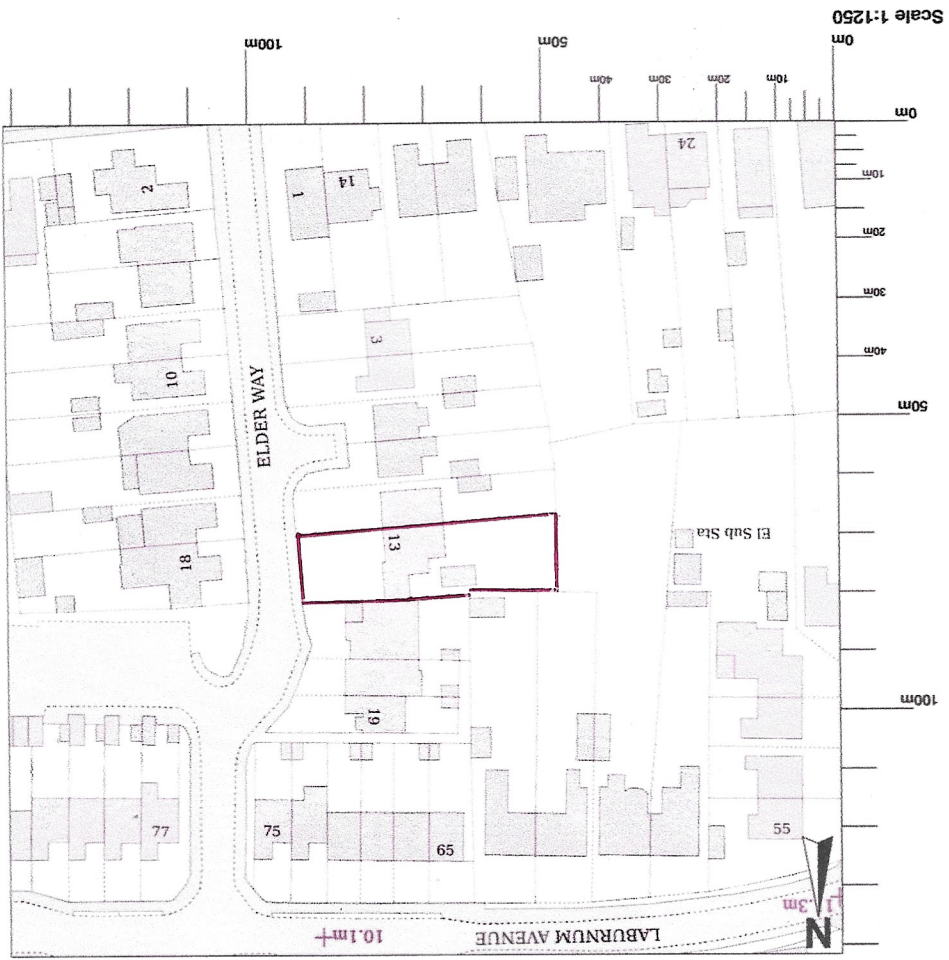

13 Elder Way, Wickford, SS12 0LX

© Crown copyright and database rights 2024 OS 100054135. Map area bounded by: 574204,192811 574346,192953. Produced on 01 March 2024 from the OS National Geographic Database. Supplied by UKPlanningMaps.com. Unique plan reference: p2/uk/1067496/1437690