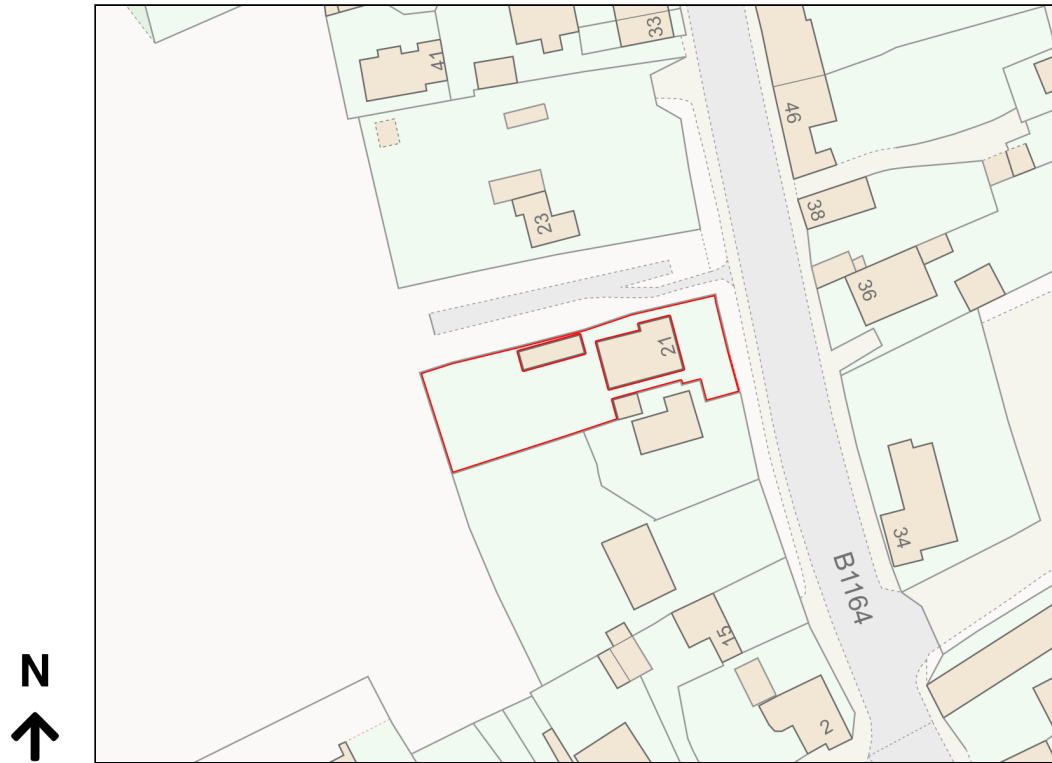

Location Plan

Site Address: 21, Eldon Street, Tuxford, NG22 0LG

Date Produced: 20-Feb-2024

Scale: 1:1250 @A4

Planning Portal Reference: PP-12773042v1