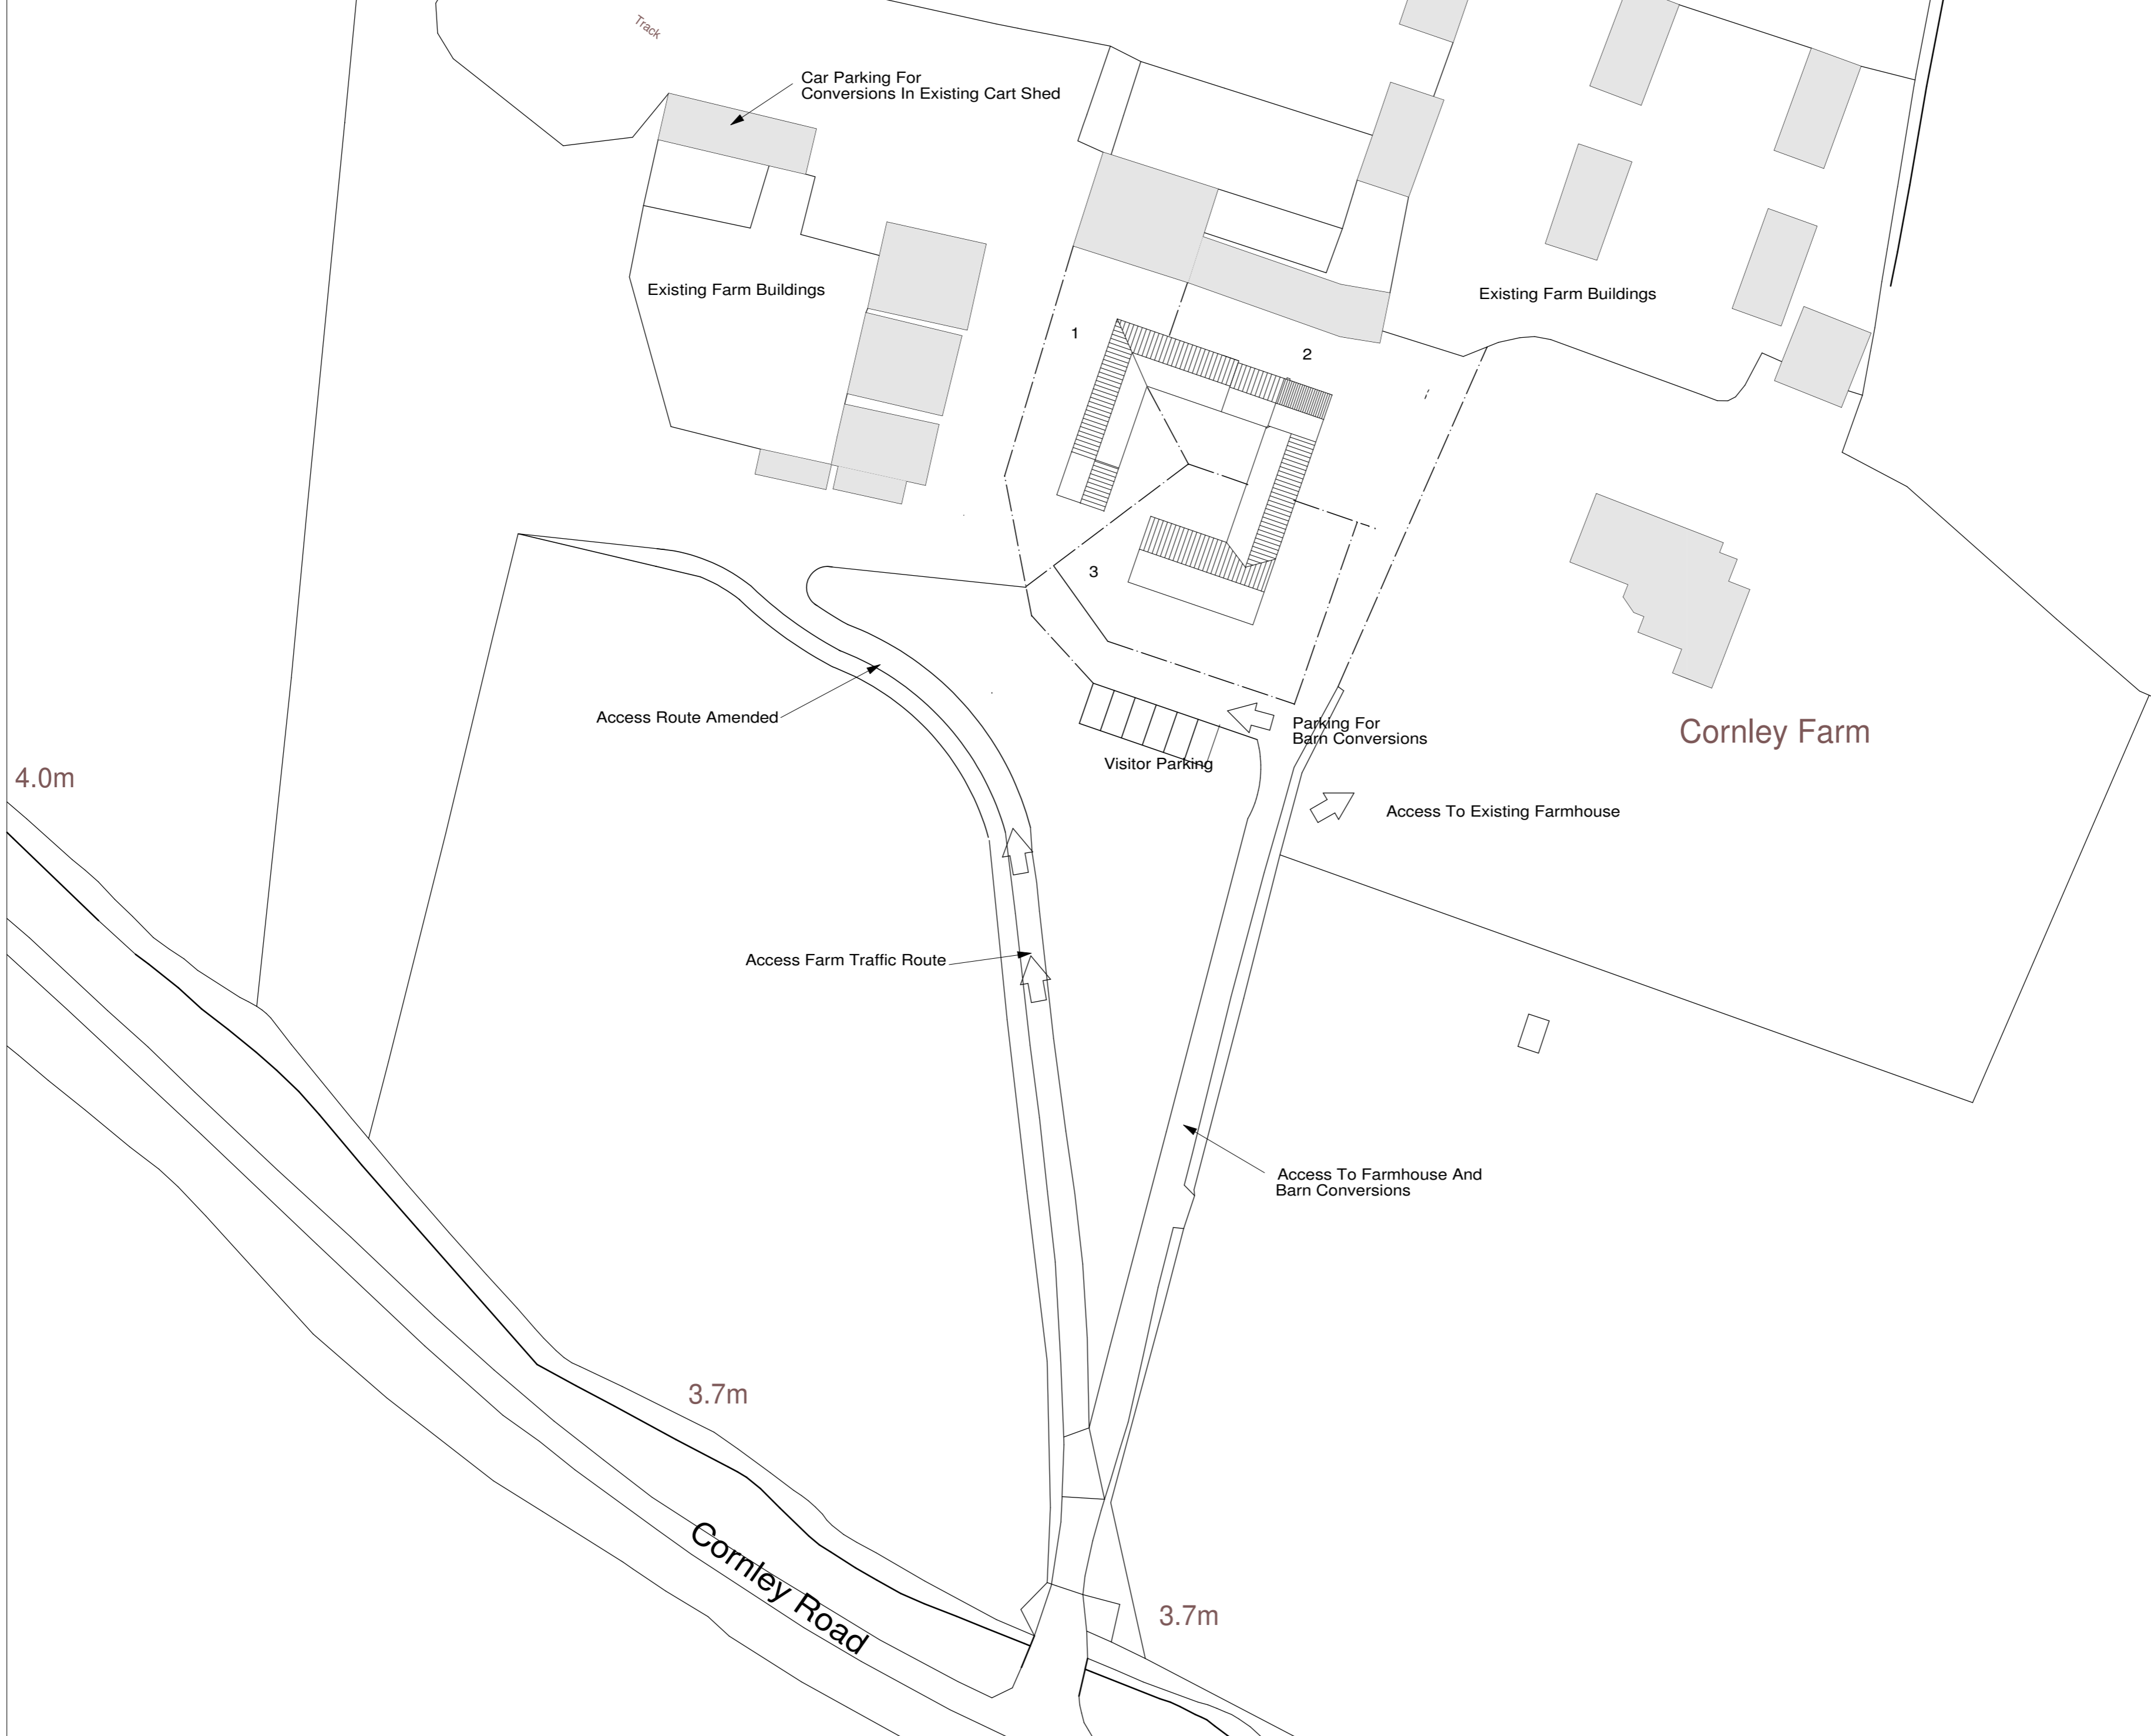

NOTES:
All dimensions must be checked on site and not scaled from this drawing.

A	Date	Revisions

©copyright

Taylor Loom Consultants Ltd
The Consulting Rooms
29 Grove Coach Road
Retford
Retford, Nottinghamshire DN22 7HG
Tel: 01777 702544

Client
Mr & Mrs Millington

Job Title
Proposed Conversion To Residential
Cornley Farm Crew Yard
Cornley Road
Misterton DN10 4AZ

Drawing Title
Proposed Site Plan

Scale
1:500@A2

Date
January 2024

Drawn by
JML

Drg No.	Rev.
TLC/23/219/SP2	-