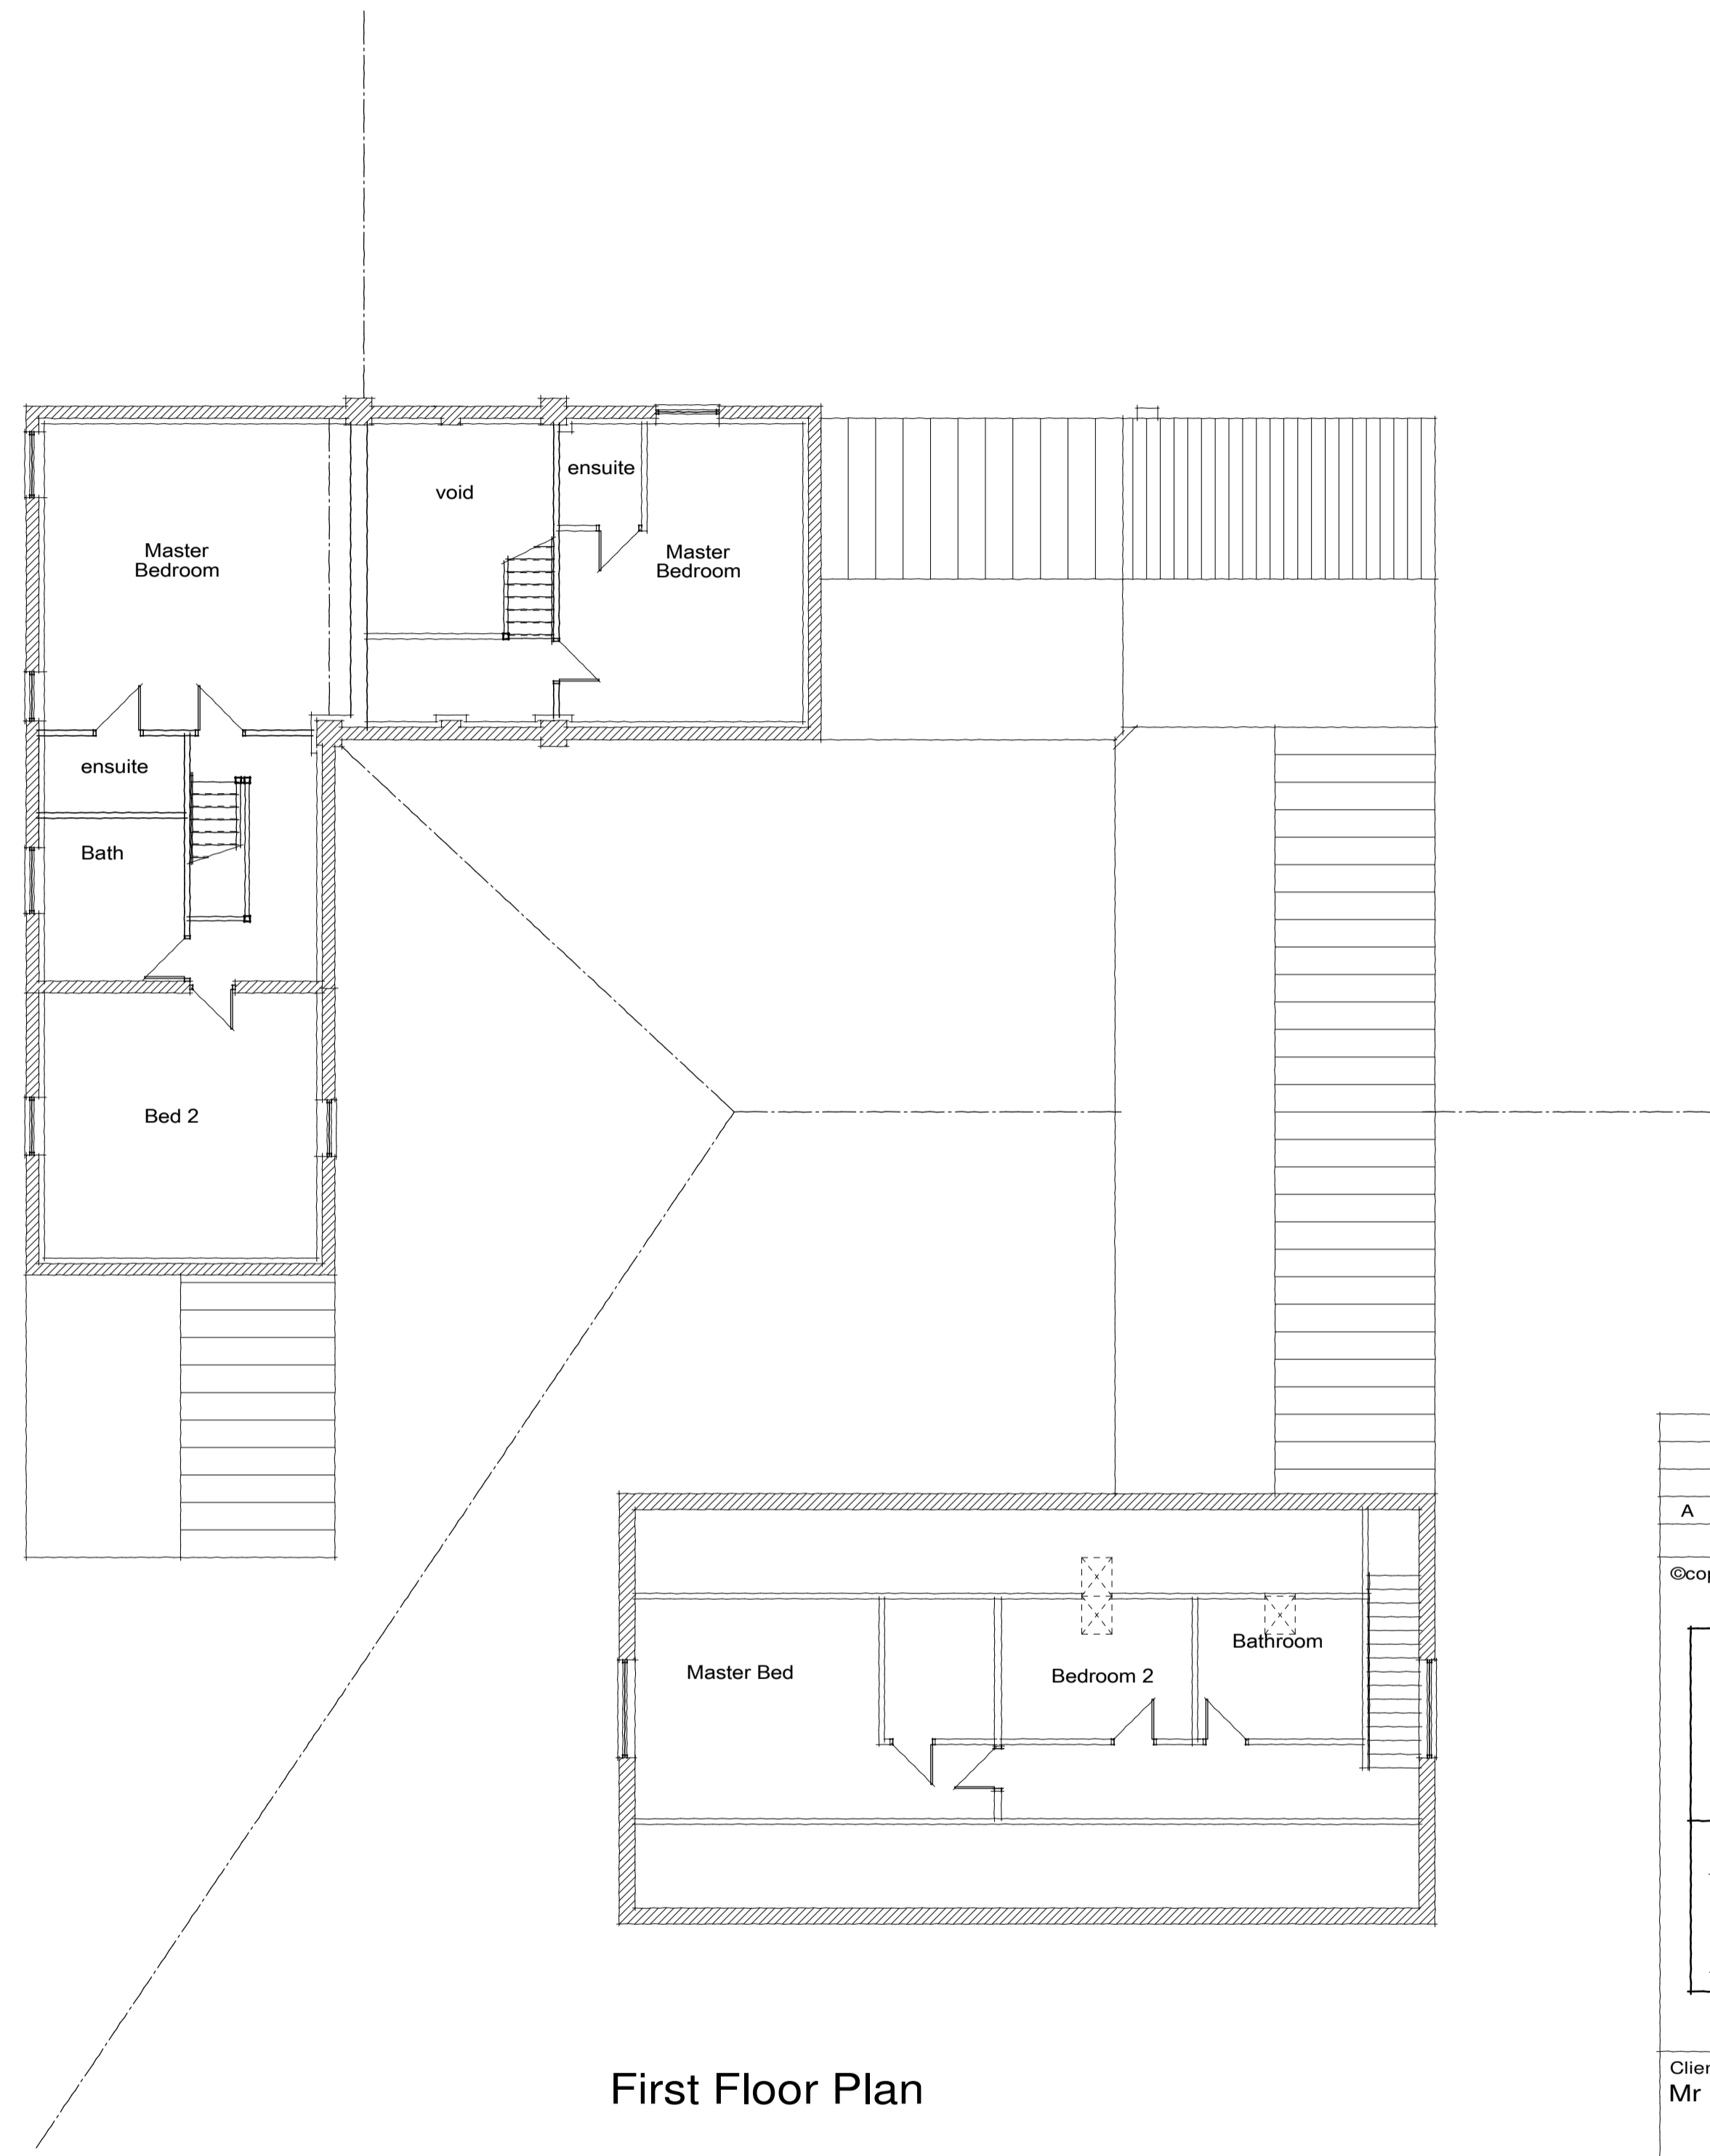

NOTES:
All dimensions must be checked on site and not scaled from this drawing.

A		-	
Date		Revisions	
©copyright			
Taylor Loom Consultants Ltd The Consulting Rooms 29 Grove Coach Road Retford Retford, Nottinghamshire DN22 7HG Tel: 01777 702544			
  			
Client Mr & Mrs Millington			
Job Title Proposed Conversion To Residential Cornley Farm Crew Yard Cornley Road Misterton DN10 4AZ			
Drawing Title Sketch Proposal Floor Plans			
Scale 1:100@A1			
Date November 2023		Drawn by JML	
Drg No. TLC/23/219/02		Rev. -	