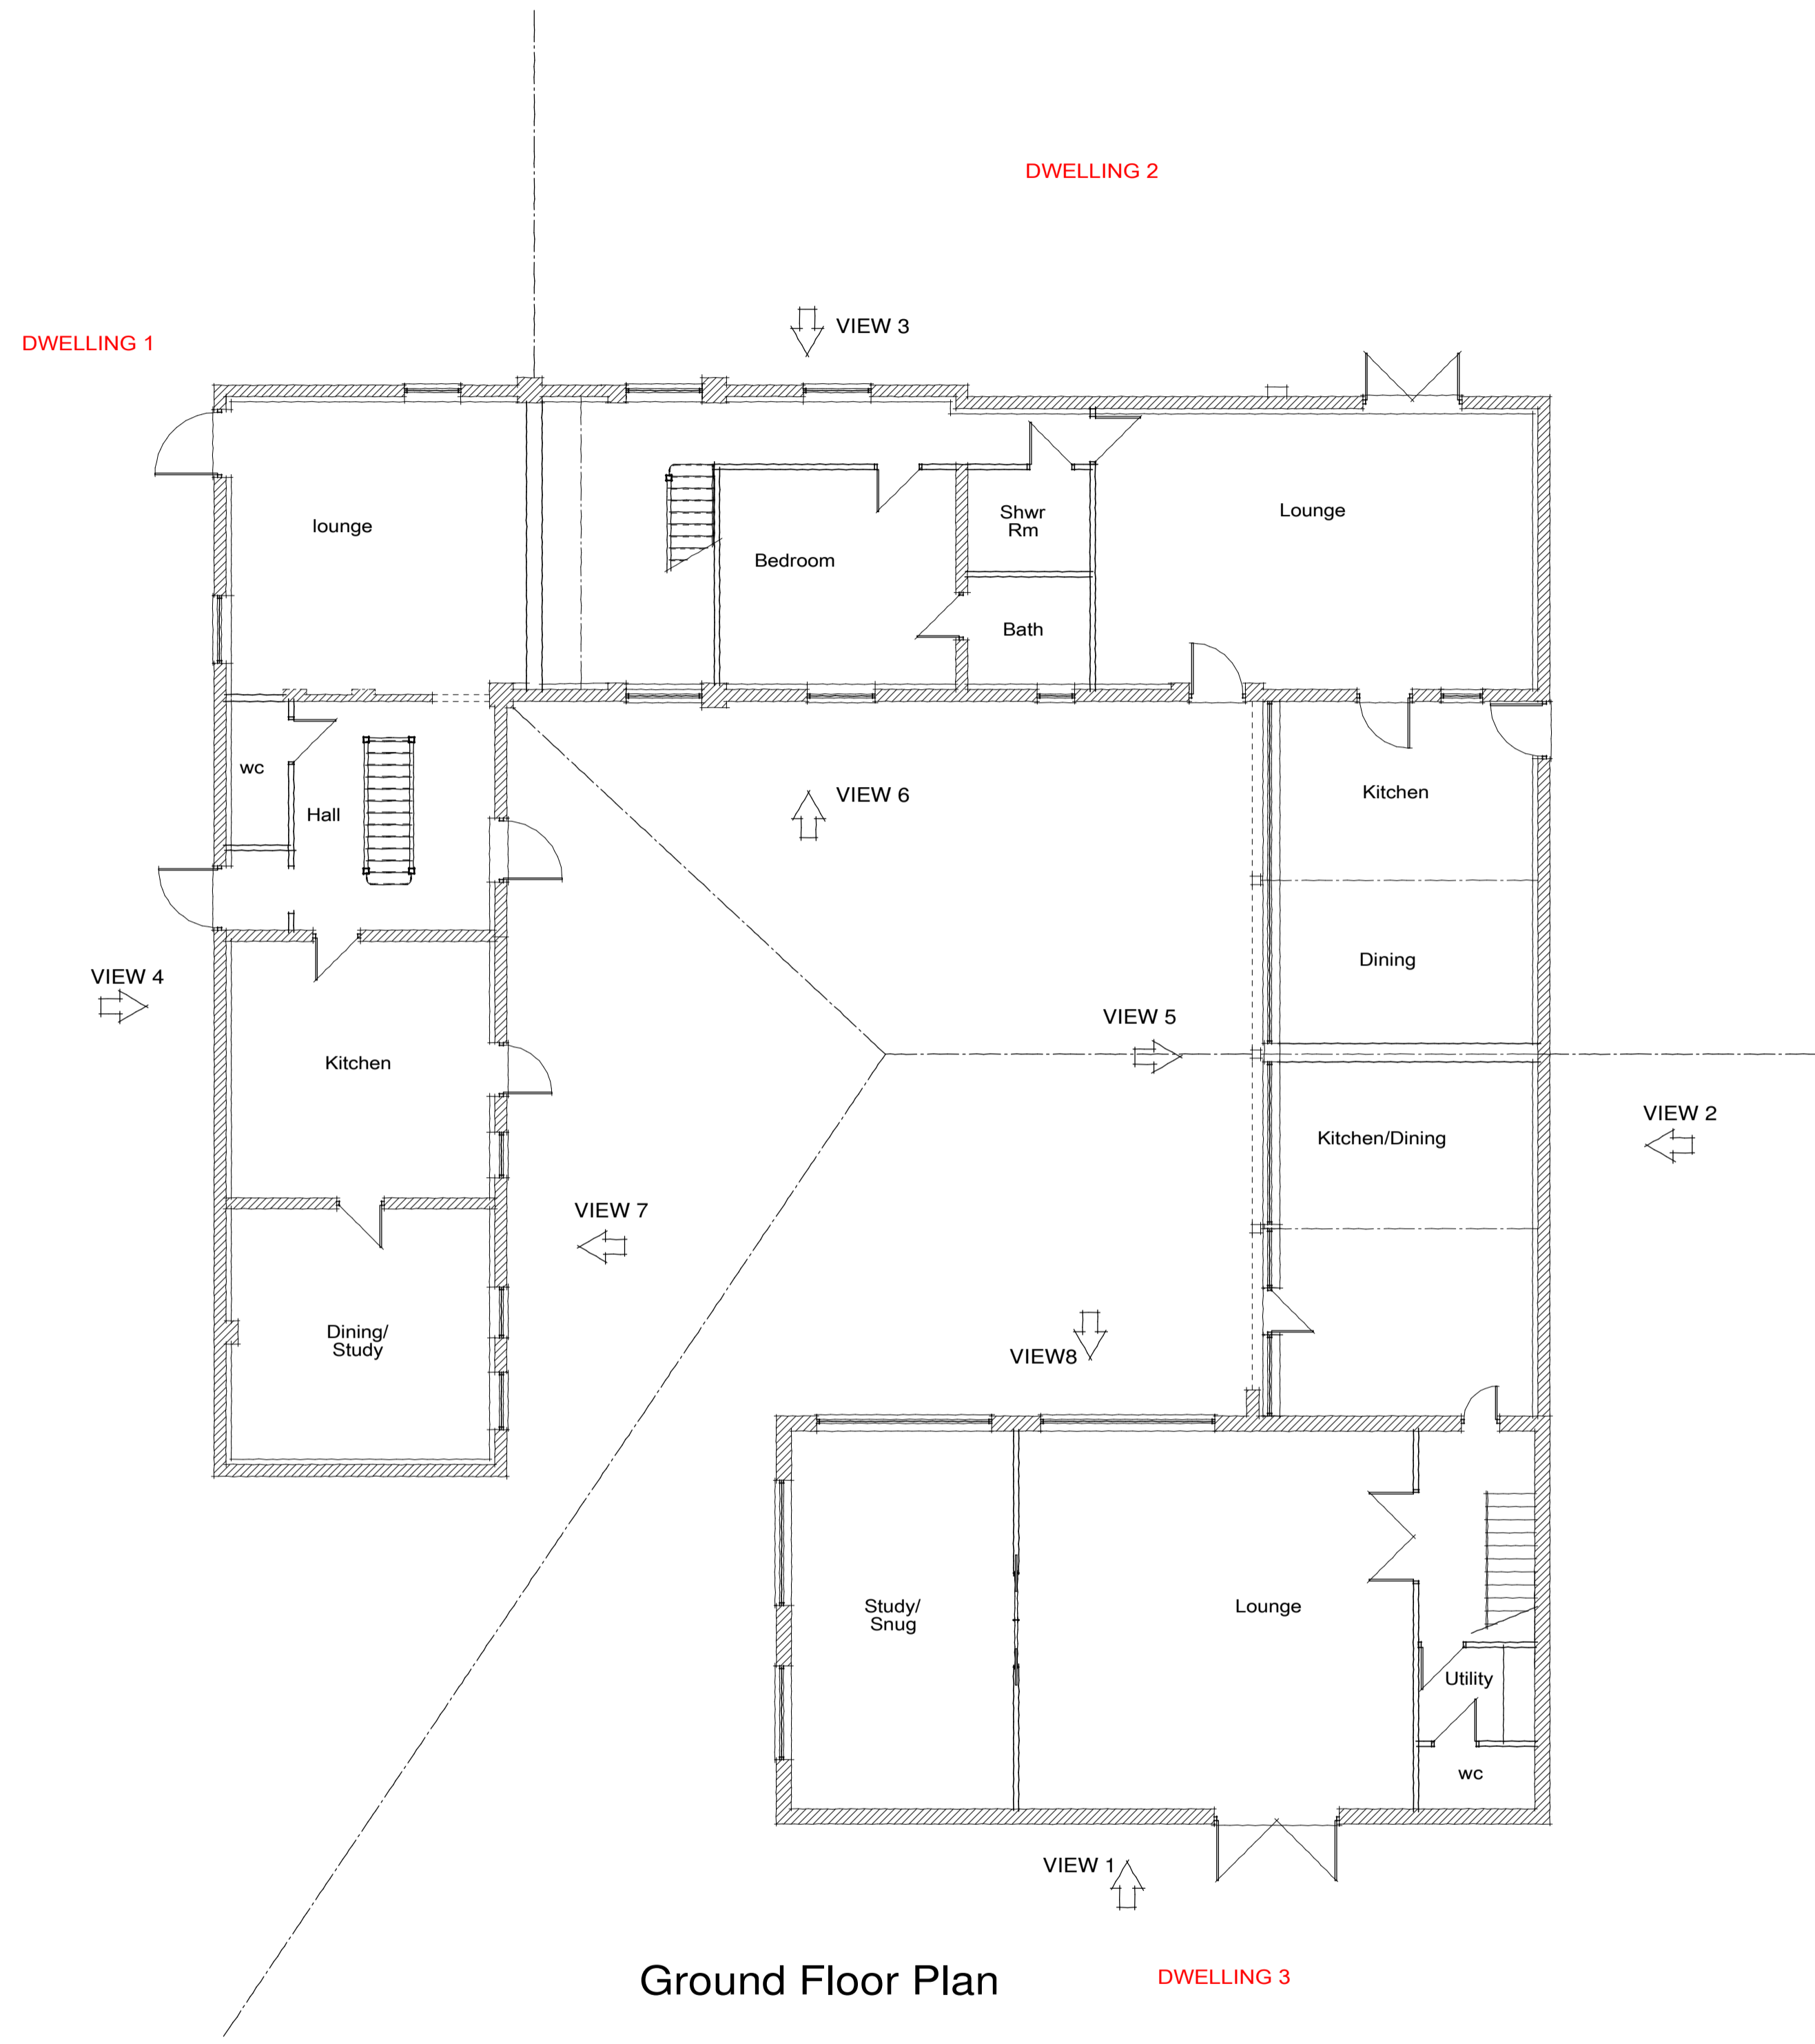

NOTES:
All dimensions must be checked on site and not scaled from this drawing.

A		-	
Date		Revisions	
©copyright			
Taylor Loom Consultants Ltd The Consulting Rooms 29 Grove Coach Road Retford Retford, Nottinghamshire DN22 7HG Tel: 01777 702544			
  			
Client Mr & Mrs Millington			
Job Title Proposed Conversion To Residential Cornley Farm Crew Yard Cornley Road Misterton DN10 4AZ			
Drawing Title Sketch Proposal Floor Plans			
Scale 1:100@A1			
Date November 2023		Drawn by JML	
Drg No. TLC/23/219/02		Rev. -	