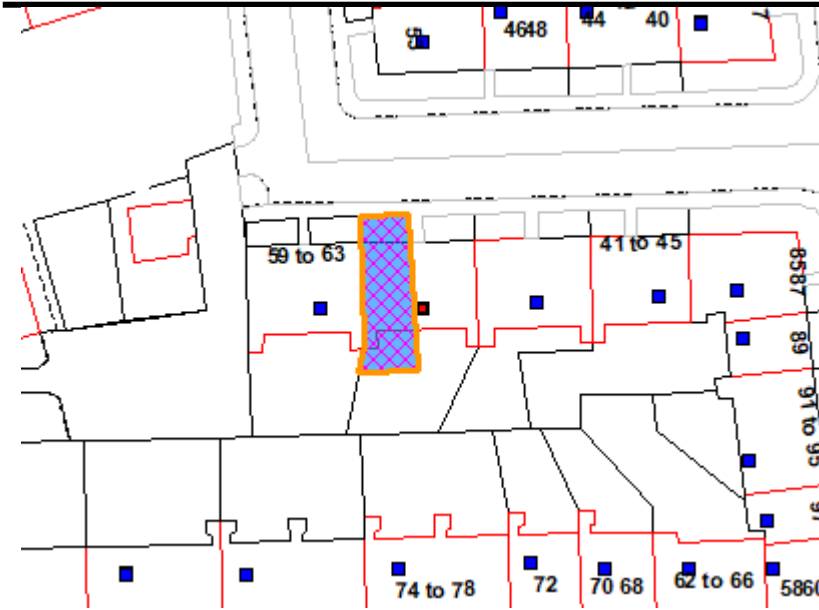

Neighbours Notified for 24/01055/FUL Date 6 March 2024

Location Plan

Reproduction from the Ordnance Survey mapping with permission of the Controller of Her Majesty's Stationery Office
© Crown Copyright.
Unauthorised reproduction infringes Crown copyright and may lead to prosecution or civil proceedings. Licence
Number 100023420 The City of Edinburgh Council 2012.