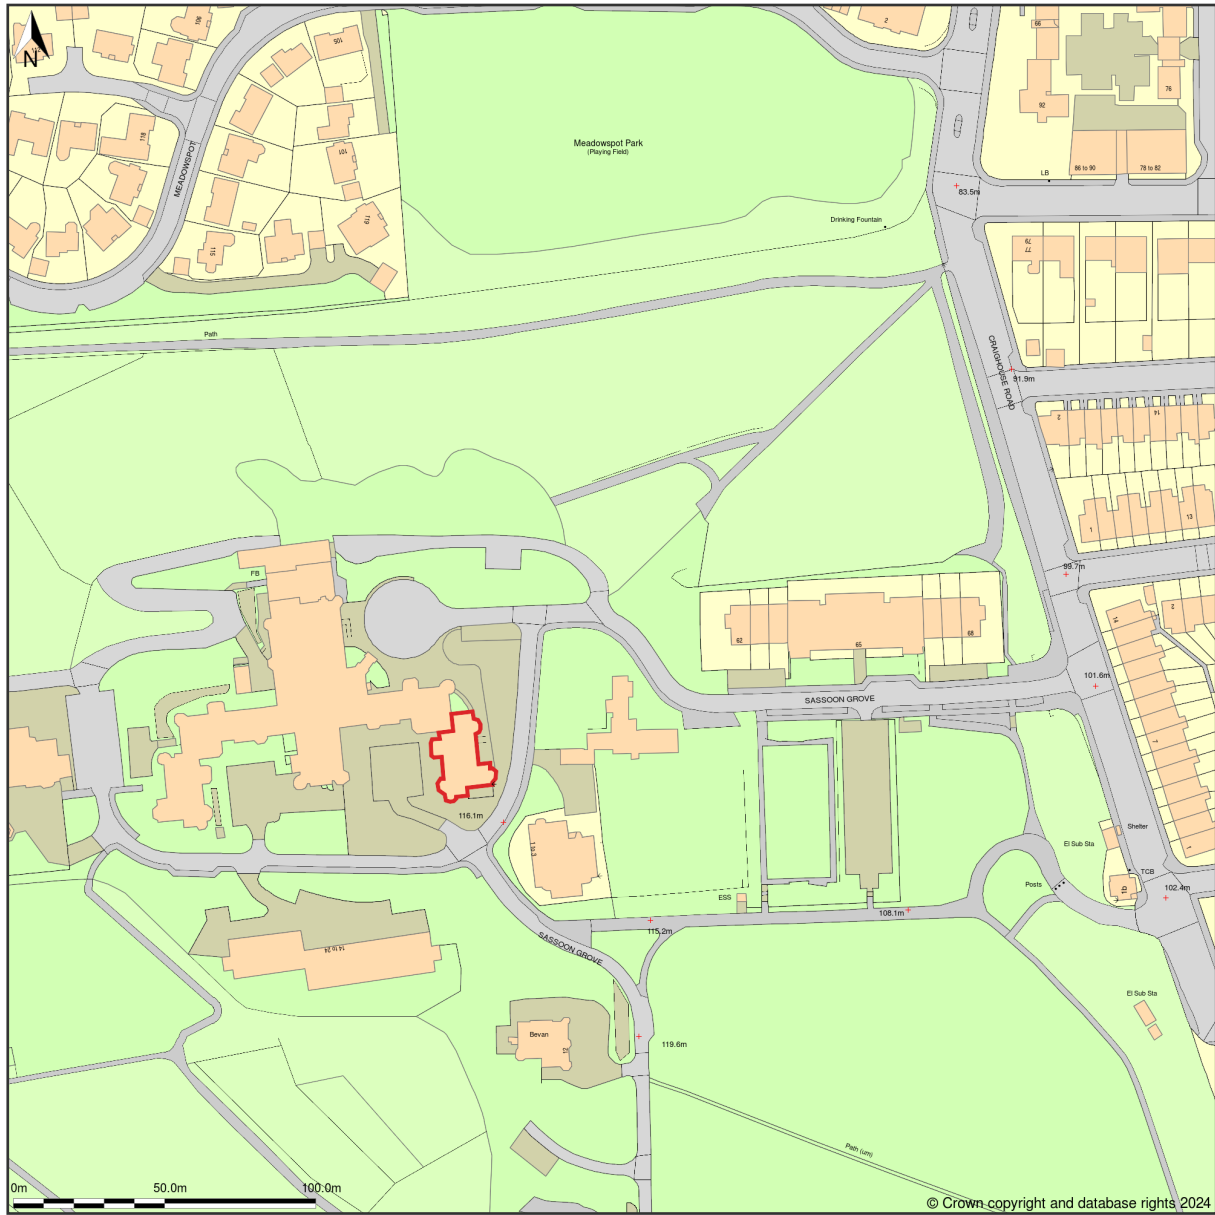

Flat 4, 47, Sassoon Grove, Craiglockhart, Edinburgh, EH10 5FB

Location Plan shows area bounded by: 323253.13, 670502.34 323653.13, 670902.34 (at a scale of 1:2500), OSGridRef: NT23457070. The representation of a road, track or path is no evidence of a right of way. The representation of features as lines is no evidence of a property boundary.

Produced on 9th Feb 2024 from the Ordnance Survey National Geographic Database and incorporating surveyed revision available at this date. Reproduction in whole or part is prohibited without the prior permission of Ordnance Survey. © Crown copyright 2024. Supplied by www.buyaplan.co.uk a licensed Ordnance Survey partner (100053143). Unique plan reference: #00877845-8A5464.