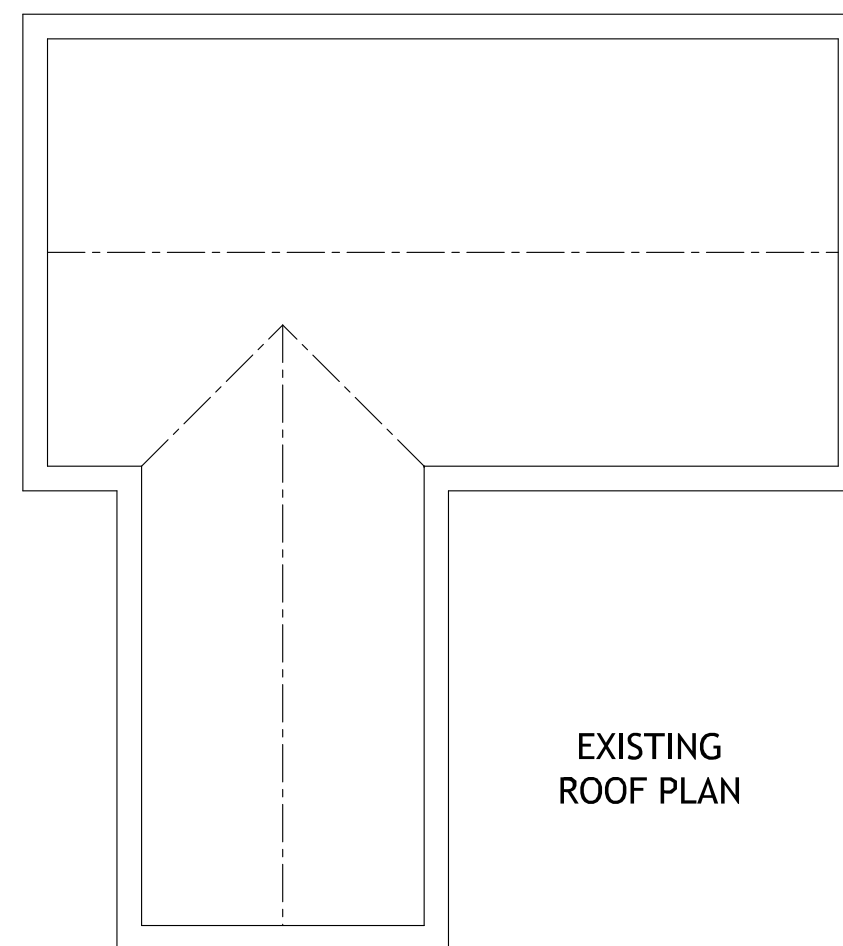

(H) Interconnected mains operated heat detector with battery back-up. 300mm min from any light fitting

(S) Interconnected mains operated smoke detector with battery back-up. 300mm min from any light fitting

<b>xtraroom</b> loft conversions			
<b>Mr &amp; Mrs KERMEZ</b>			
4 Mapletree Close, Cringleford, Norwich. NR4 7BF			
<b>PROPOSED LOFT CONVERSION</b>			
SCALE :	1:100	Drawing number :	
DATE :	Feb 2024	2700 / 3894	
BY :	A. Lloyd	Revision :	Sheet :
SHEET :	1 of 6	0	A3