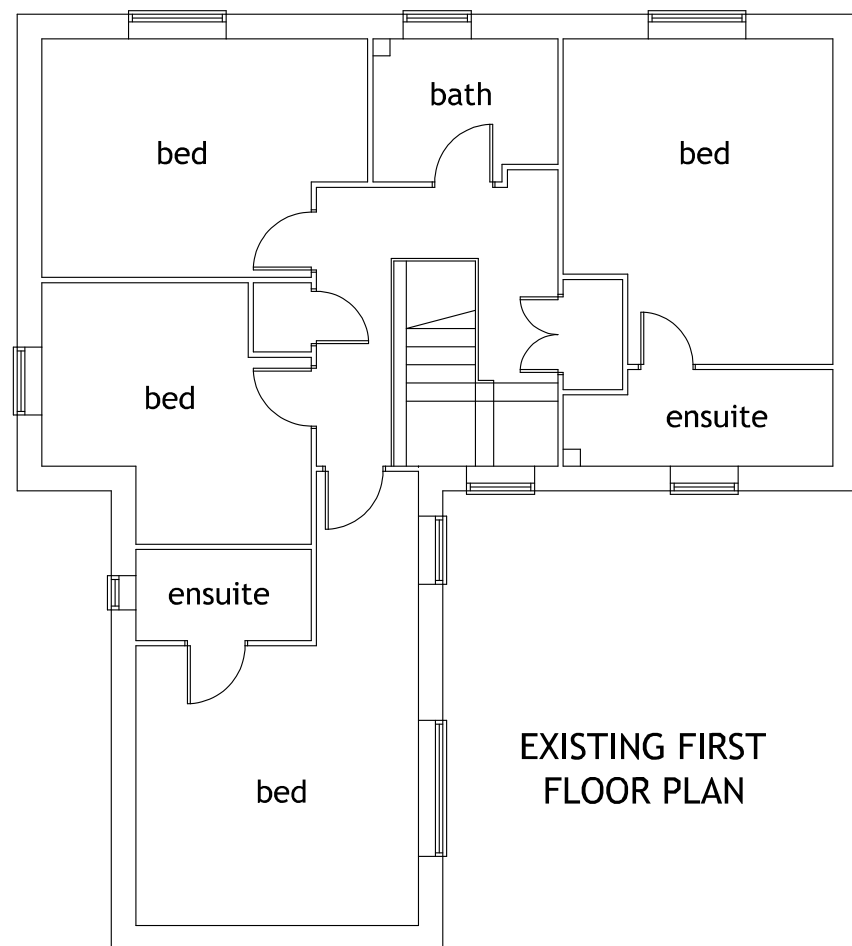

(H) Interconnected mains operated heat detector with battery back-up. 300mm min from any light fitting

(S) Interconnected mains operated smoke detector with battery back-up. 300mm min from any light fitting

<b>xtraroom</b> loft conversions			
<b>Mr &amp; Mrs KERMEZ</b>			
4 Mapletree Close, Cringleford, Norwich. NR4 7BF			
<b>PROPOSED LOFT CONVERSION</b>			
SCALE :	1:100	Drawing number :	
DATE :	Feb 2024	2700 / 3894	
BY :	A. Lloyd	Revision :	Sheet :
SHEET :	1 of 6	0	A3